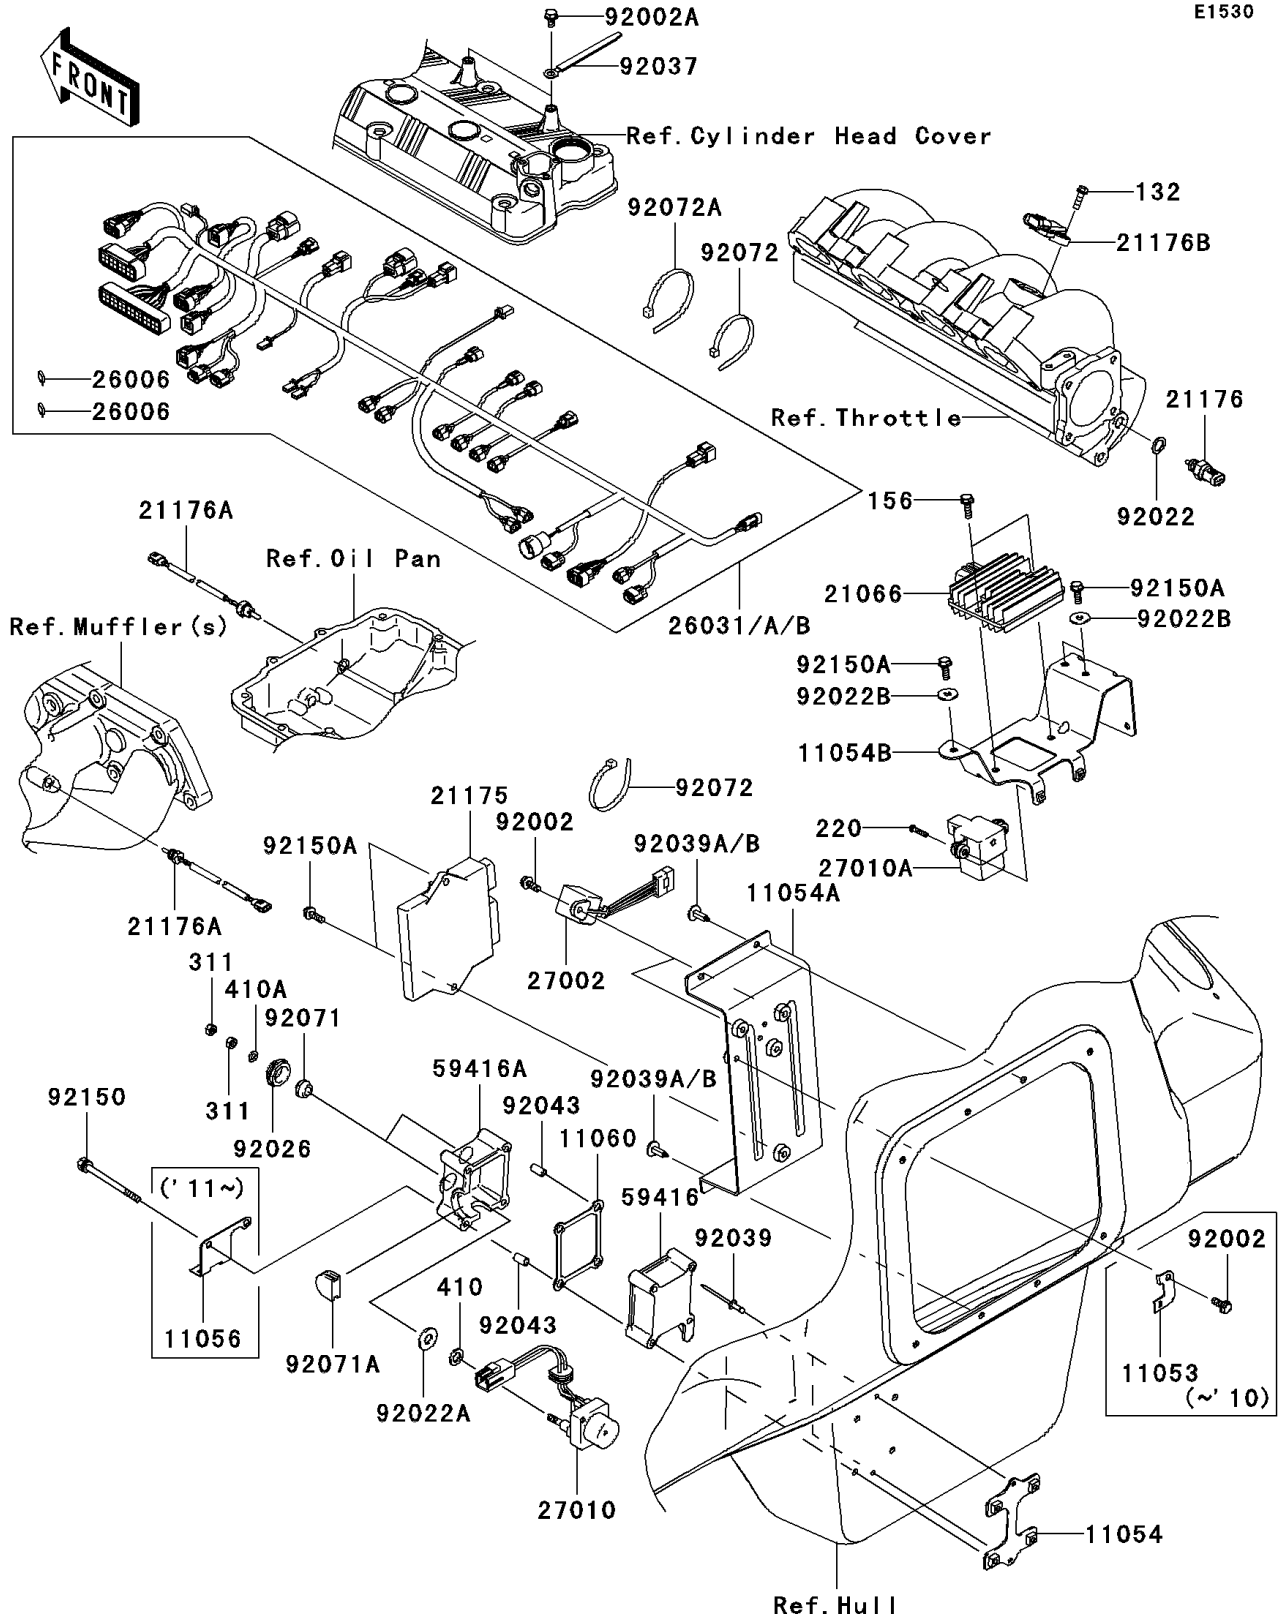

2010 Jet Ski® Ultra® LX PARTS DIAGRAM

Fuel Injection

E1530

2010 Jet Ski® Ultra® LX PARTS LIST

Fuel Injection

ITEM NAME	PART NUMBER	QUANTITY
BRACKET,FUSE (Ref # 11053)	11053-3724	1
BRACKET,SWITCH (Ref # 11054)	11054-3742	1
BRACKET,ECU&RELAY (Ref # 11054A)	11054-3743	1
BRACKET,REGULATOR&VDS (Ref # 11054B)	11054-3749	1
GASKET (Ref # 11060)	11060-3709	1
REGULATOR-VOLTAGE (Ref # 21066)	21066-3718	1
CONTROL UNIT-ELECTRONIC (Ref # 21175)	21175-3734	1
SENSOR,AIR TEMPERATURE (Ref # 21176)	21176-1086	1
SENSOR,TEMP (Ref # 21176A)	21176-3758	2
SENSOR,PRESSURE (Ref # 21176B)	21176-3765	1
FUSE,MINI BLADE,20A,YELLOW (Ref # 26006)	26006-3704	2
HARNESS,ENGINE (Ref # 26031A)	26031-3729	1
RELAY-ASSY (Ref # 27002)	27002-3703	2
SWITCH (Ref # 27010)	27010-3777	1
SWITCH,VDS (Ref # 27010A)	27010-3785	1
CASE-ELECTRIC (Ref # 59416)	59416-3765	1
CASE-ELECTRIC (Ref # 59416A)	59416-3766	1
BOLT,6X16 (Ref # 92002)	92002-3728	3
BOLT,6X12 (Ref # 92002A)	92002-3763	2
WASHER,12X18X1.0 (Ref # 92022)	92022-1211	1
WASHER (Ref # 92022A)	92022-3035	2
WASHER,6.5X20X1.5 (Ref # 92022B)	92022-3710	3
SPACER (Ref # 92026)	92026-3703	2
CLAMP,L=100 (Ref # 92037)	92037-3736	2
RIVET (Ref # 92039)	92039-3714	2
RIVET (Ref # 92039A)	92039-3785	4
PIN (Ref # 92043)	92043-3715	2
GROMMET (Ref # 92071)	92071-3004	2
GROMMET (Ref # 92071A)	92071-3837	1

2010 Jet Ski[®] Ultra[®] LX PARTS LIST

Fuel Injection

ITEM NAME	PART NUMBER	QUANTITY
BAND,L=188.85 (Ref # 92072)	92072-0105	2
BAND,L=372.24 (Ref # 92072A)	92072-3883	1
BOLT,6X80 (Ref # 92150)	92150-3711	4
BOLT,6X18 (Ref # 92150A)	92150-3729	5
BOLT-FLANGED-SMALL,6X18 (Ref # 132)	132BD0618	2
BOLT-WP,6X20 (Ref # 156)	156R0620	2
SCREW-PAN-CROSS,4X20 (Ref # 220)	220R0420	2
NUT-HEX,6MM (Ref # 311)	311R0600	4
WASHER-PLAIN-SMALL,10MM (Ref # 410)	410AA1000	2
WASHER-PLAIN-SMALL,6MM (Ref # 410A)	410S0600	2