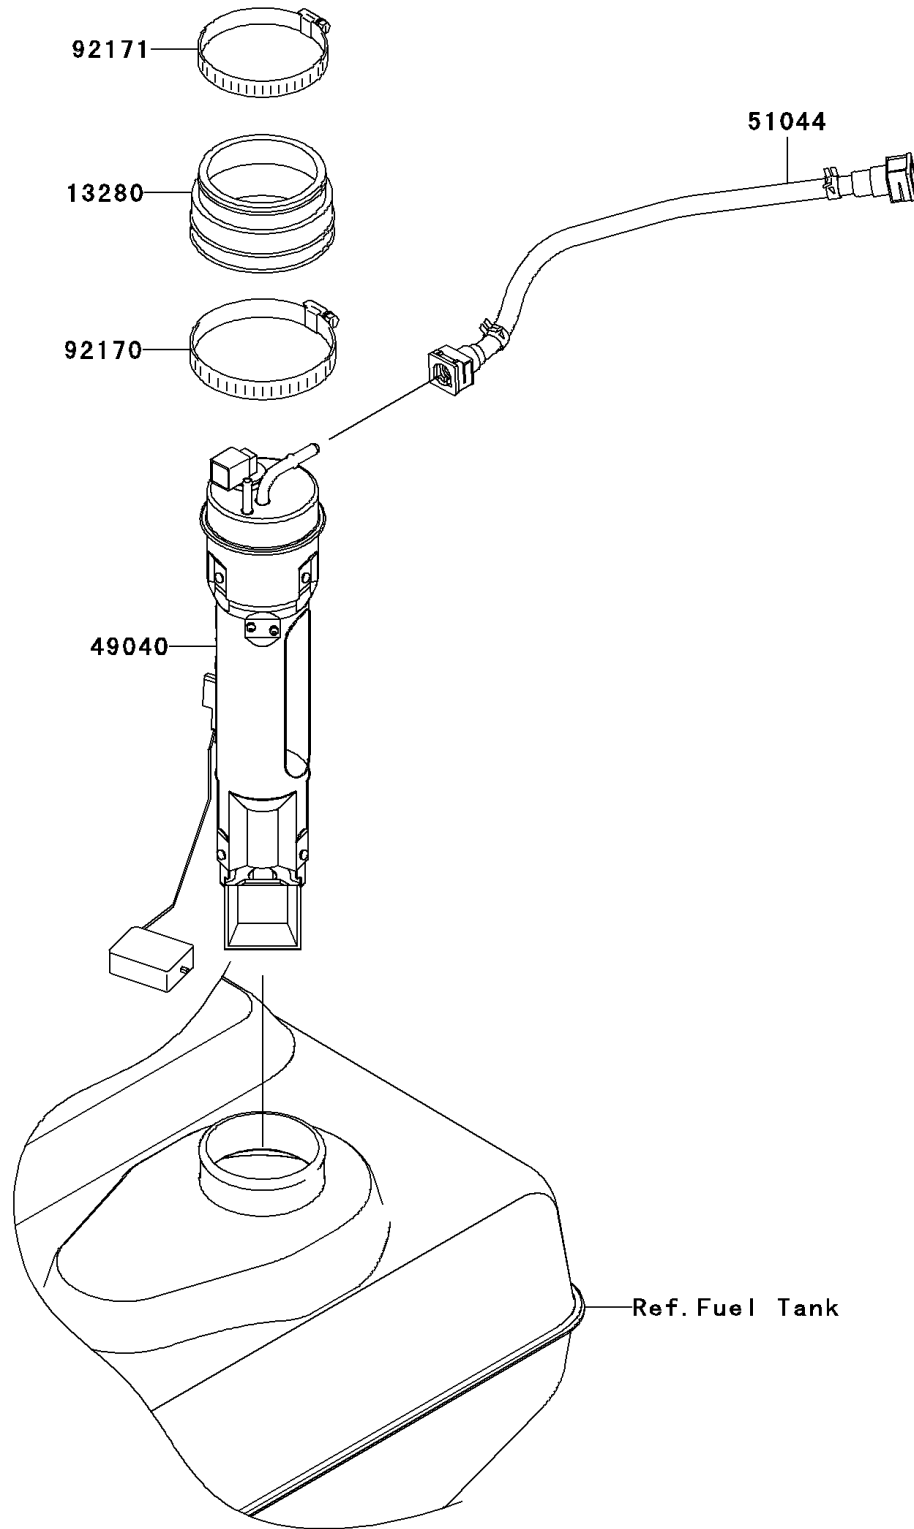

2010 Jet Ski® Ultra® LX PARTS DIAGRAM

Fuel Pump

E1520

2010 Jet Ski® Ultra® LX PARTS LIST

Fuel Pump

ITEM NAME	PART NUMBER	QUANTITY
HOLDER (Ref # 13280)	13280-3735	1
PUMP-FUEL (Ref # 49040)	49040-3719	1
TUBE-ASSY,FUEL (Ref # 51044)	51044-3705	1
CLAMP (Ref # 92170)	92170-3760	1
CLAMP (Ref # 92171)	92171-3716	1