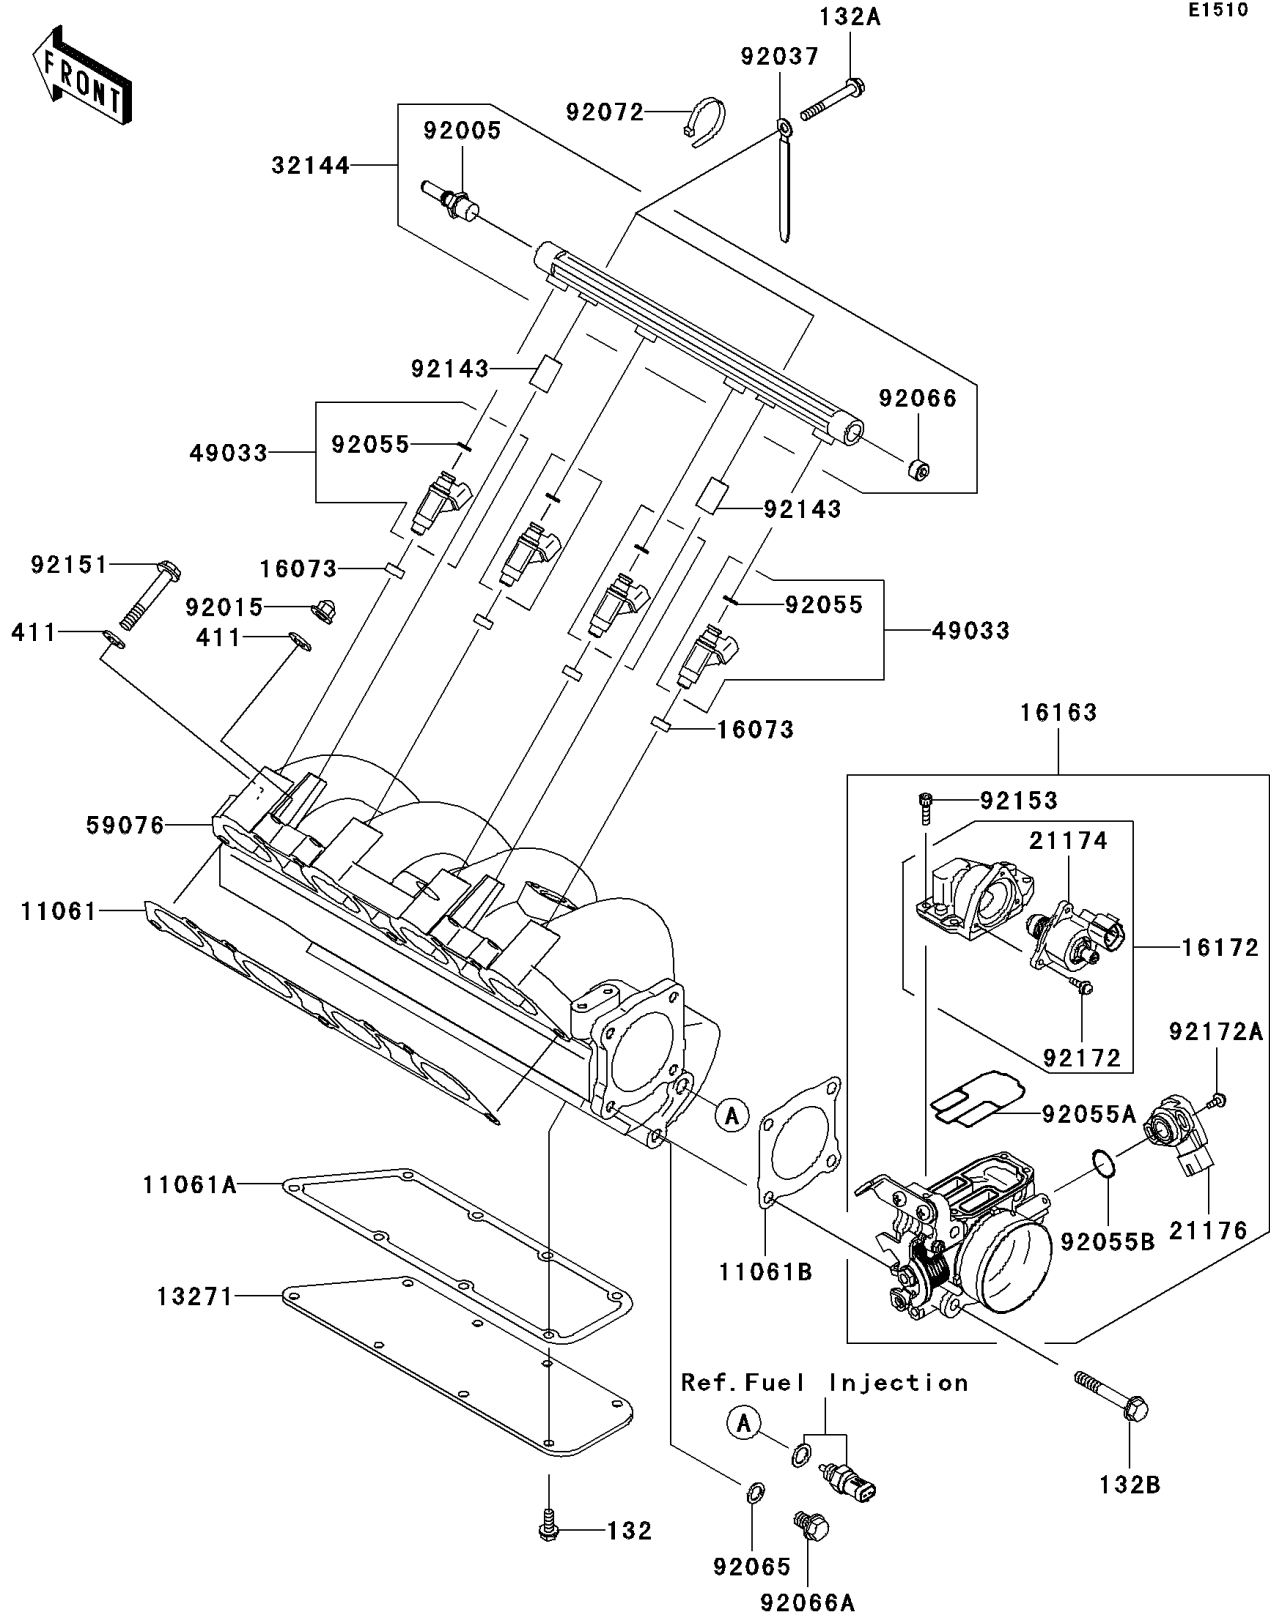

2011 JET SKI® Ultra® LX PARTS DIAGRAM

Throttle

E1510

2011 JET SKI® Ultra® LX PARTS LIST

Throttle

ITEM NAME	PART NUMBER	QUANTITY
GASKET,MANIFOLD (Ref # 11061)	11061-3716	1
GASKET,PLATE (Ref # 11061A)	11061-3737	1
GASKET,THROTTLE (Ref # 11061B)	11061-3738	1
PLATE,MANIFOLD (Ref # 13271)	13271-3899	1
INSULATOR (Ref # 16073)	16073-3707	4
THROTTLE-ASSY,AC60 (Ref # 16163)	16163-3713	1
ACTUATOR (Ref # 16172)	16172-3705	1
MOTOR-ELECTRIC,STM (Ref # 21174)	21174-3706	1
SENSOR,TPS (Ref # 21176)	21176-3762	1
PIPE-ASSY (Ref # 32144)	32144-3706	1
NOZZLE-INJECTION (Ref # 49033)	49033-3707	4
MANIFOLD-INTAKE (Ref # 59076)	59076-3729	1
FITTING (Ref # 92005)	92005-3754	1
NUT,CAP,8MM (Ref # 92015)	92015-1371	4
CLAMP,L=100 (Ref # 92037)	92037-3736	2
RING-O,INJECTION NOZZLE (Ref # 92055)	92055-1622	4
RING-O (Ref # 92055A)	92055-3773	1
RING-O (Ref # 92055B)	92055-3774	1
GASKET,10.5X16X1 (Ref # 92065)	92065-058	1
PLUG (Ref # 92066)	92066-3778	1
PLUG (Ref # 92066A)	92066-3781	1
BAND,L=188.85 (Ref # 92072)	92072-0105	1
COLLAR (Ref # 92143)	92143-3731	2
BOLT,8X60 (Ref # 92151)	92151-3730	3
BOLT (Ref # 92153)	92153-3723	4
SCREW (Ref # 92172)	92172-3710	3
SCREW (Ref # 92172A)	92172-3711	2
BOLT-FLANGED-SMALL,6X16 (Ref # 132)	132BD0616	8
BOLT-FLANGED-SMALL,6X50 (Ref # 132A)	132BD0650	2

2011 JET SKI® Ultra® LX PARTS LIST

Throttle

ITEM NAME	PART NUMBER	QUANTITY
BOLT-FLANGED-SMALL,8X55 (Ref # 132B)	132BD0855	4
WASHER-PLAIN,8MM (Ref # 411)	411S0800	7