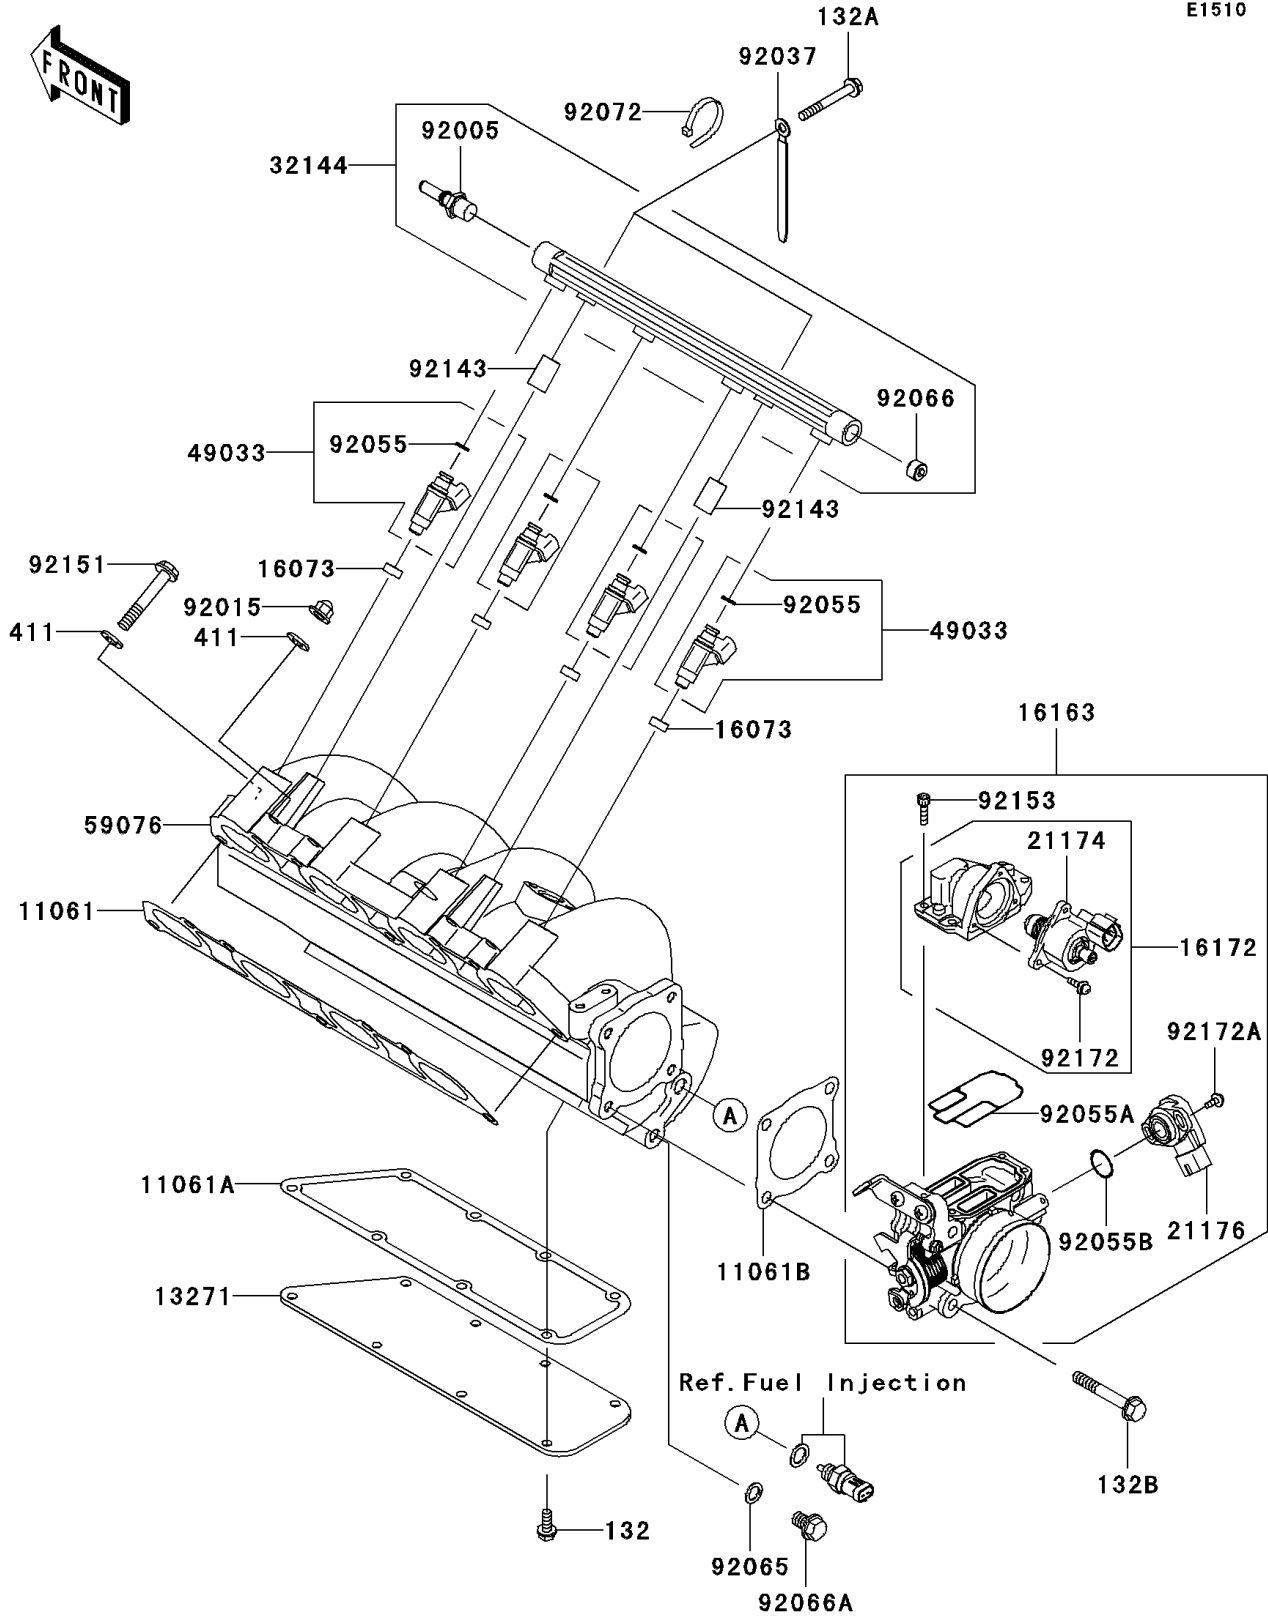

2010 Jet Ski® Ultra® LX PARTS DIAGRAM

Throttle

E1510

2010 Jet Ski® Ultra® LX PARTS LIST

Throttle

ITEM NAME	PART NUMBER	QUANTITY
GASKET,MANIFOLD (Ref # 11061)	11061-3716	1
GASKET,PLATE (Ref # 11061A)	11061-3737	1
GASKET,THROTTLE (Ref # 11061B)	11061-3738	1
PLATE,MANIFOLD (Ref # 13271)	13271-3899	1
INSULATOR (Ref # 16073)	16073-3707	4
THROTTLE-ASSY,AC60 (Ref # 16163)	16163-3713	1
ACTUATOR (Ref # 16172)	16172-3705	1
MOTOR-ELECTRIC,STM (Ref # 21174)	21174-3706	1
SENSOR,TPS (Ref # 21176)	21176-3762	1
PIPE-ASSY (Ref # 32144)	32144-3706	1
NOZZLE-INJECTION (Ref # 49033)	49033-3707	4
MANIFOLD-INTAKE (Ref # 59076)	59076-3729	1
FITTING (Ref # 92005)	92005-3754	1
NUT,CAP,8MM (Ref # 92015)	92015-1371	4
CLAMP,L=100 (Ref # 92037)	92037-3736	2
RING-O,INJECTION NOZZLE (Ref # 92055)	92055-1622	4
RING-O (Ref # 92055A)	92055-3773	1
RING-O (Ref # 92055B)	92055-3774	1
GASKET,10.5X16X1 (Ref # 92065)	92065-058	1
PLUG (Ref # 92066)	92066-3778	1
PLUG (Ref # 92066A)	92066-3781	1
BAND,L=188.85 (Ref # 92072)	92072-0105	1
COLLAR (Ref # 92143)	92143-3731	2
BOLT,8X60 (Ref # 92151)	92151-3730	3
BOLT (Ref # 92153)	92153-3723	4
SCREW (Ref # 92172)	92172-3710	3
SCREW (Ref # 92172A)	92172-3711	2
BOLT-FLANGED-SMALL,6X16 (Ref # 132)	132BD0616	8
BOLT-FLANGED-SMALL,6X50 (Ref # 132A)	132BD0650	2

2010 Jet Ski® Ultra® LX PARTS LIST

Throttle

ITEM NAME	PART NUMBER	QUANTITY
BOLT-FLANGED-SMALL,8X55 (Ref # 132B)	132BD0855	4
WASHER-PLAIN,8MM (Ref # 411)	411S0800	7