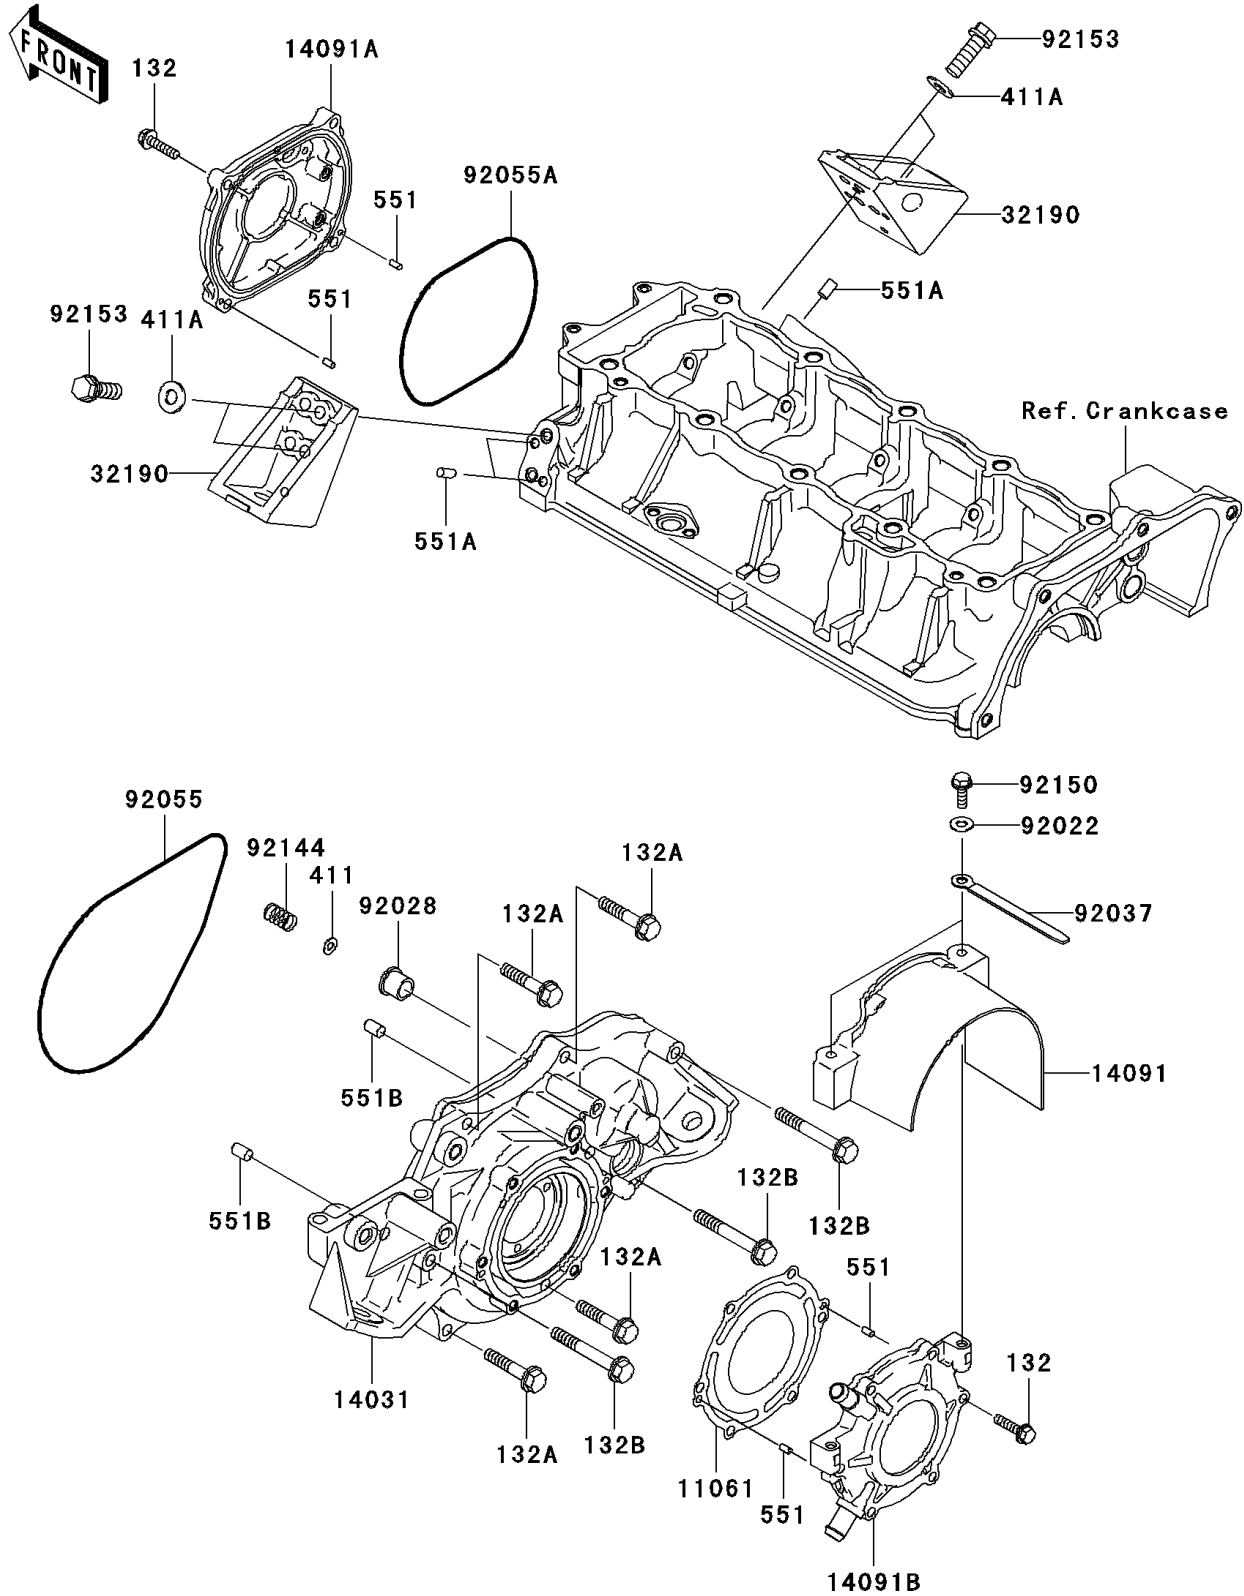

# 2010 Jet Ski® Ultra® LX PARTS DIAGRAM

Engine Cover(s)

E1431

## 2010 Jet Ski® Ultra® LX PARTS LIST

### Engine Cover(s)

ITEM NAME	PART NUMBER	QUANTITY
GASKET,OUTPUT COVER (Ref # 11061)	11061-3709	1
COVER-GENERATOR (Ref # 14031)	14031-3737	1
COVER,COUPLING (Ref # 14091)	14091-3749	1
COVER,PULS (Ref # 14091A)	14091-3763	1
COVER,OUTPUT (Ref # 14091B)	14091-3776	1
BRACKET-ENGINE (Ref # 32190)	32190-3703	2
WASHER,6.5X20X1.5 (Ref # 92022)	92022-3710	2
BUSHING (Ref # 92028)	92028-3718	1
CLAMP,L=100 (Ref # 92037)	92037-3736	2
RING-O,196X3 (Ref # 92055)	92055-3761	1
RING-O,120X3 (Ref # 92055A)	92055-3762	1
SPRING (Ref # 92144)	92144-3728	1
BOLT,6X18 (Ref # 92150)	92150-3729	2
BOLT,FLANGED,8X30 (Ref # 92153)	92153-3722	4
BOLT-FLANGED-SMALL,6X25 (Ref # 132)	132BD0625	10
BOLT-FLANGED-SMALL,8X40 (Ref # 132A)	132BD0840	4
BOLT-FLANGED-SMALL,8X60 (Ref # 132B)	132BD0860	3
WASHER-PLAIN,5MM (Ref # 411)	411S0500	1
WASHER-PLAIN,8MM (Ref # 411A)	411S0800	4
PIN-DOWEL (Ref # 551)	551R0408	4
PIN-DOWEL (Ref # 551A)	551R0612	4
PIN-DOWEL (Ref # 551B)	551R0812	2