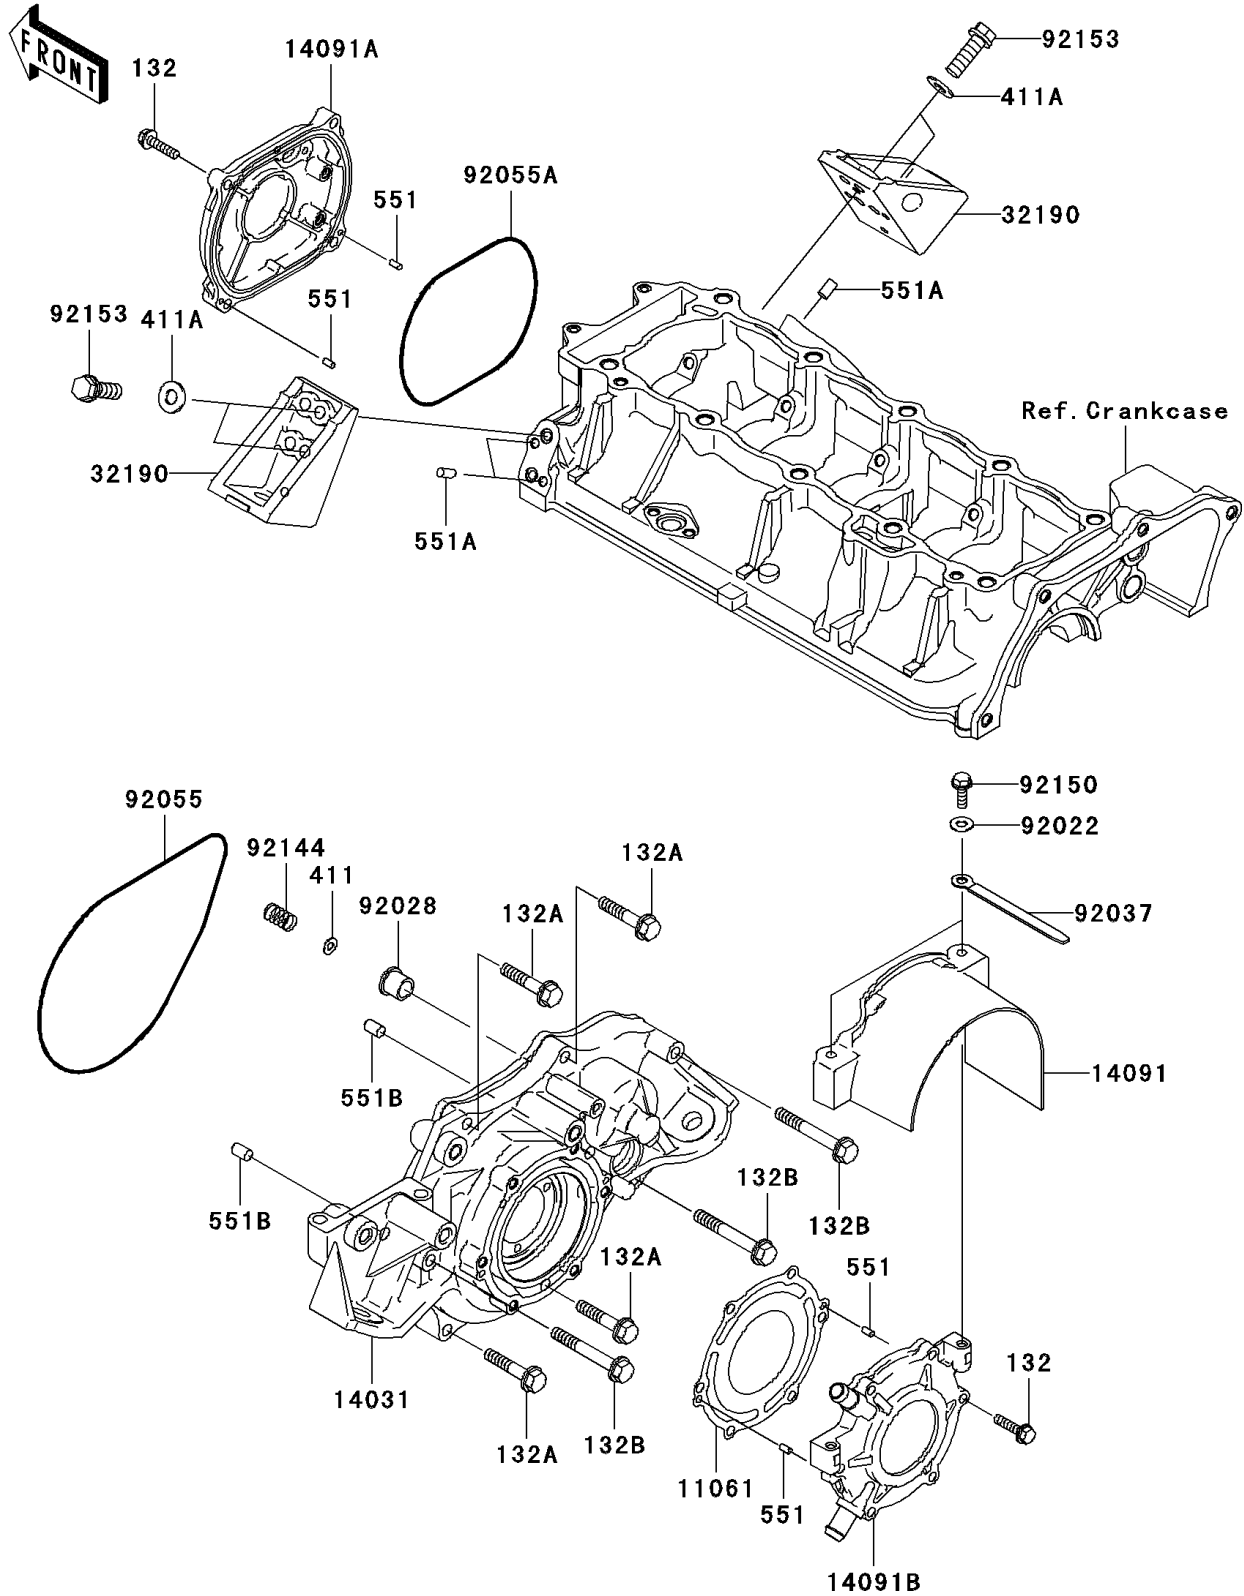

2009 Jet Ski® Ultra® LX PARTS DIAGRAM

Engine Cover(s)

E1431

2009 Jet Ski® Ultra® LX PARTS LIST

Engine Cover(s)

ITEM NAME	PART NUMBER	QUANTITY
GASKET,OUTPUT COVER (Ref # 11061)	11061-3709	1
COVER-GENERATOR (Ref # 14031)	14031-3737	1
COVER,COUPLING (Ref # 14091)	14091-3749	1
COVER,PULS (Ref # 14091A)	14091-3763	1
COVER,OUTPUT (Ref # 14091B)	14091-3776	1
BRACKET-ENGINE (Ref # 32190)	32190-3703	2
WASHER,6.5X20X1.5 (Ref # 92022)	92022-3710	2
BUSHING (Ref # 92028)	92028-3718	1
CLAMP,L=100 (Ref # 92037)	92037-3736	2
RING-O,196X3 (Ref # 92055)	92055-3761	1
RING-O,120X3 (Ref # 92055A)	92055-3762	1
SPRING (Ref # 92144)	92144-3728	1
BOLT,6X18 (Ref # 92150)	92150-3729	2
BOLT,FLANGED,8X30 (Ref # 92153)	92153-3722	4
BOLT-FLANGED-SMALL,6X25 (Ref # 132)	132BD0625	10
BOLT-FLANGED-SMALL,8X40 (Ref # 132A)	132BD0840	4
BOLT-FLANGED-SMALL,8X60 (Ref # 132B)	132BD0860	3
WASHER-PLAIN,5MM (Ref # 411)	411S0500	1
WASHER-PLAIN,8MM (Ref # 411A)	411S0800	4
PIN-DOWEL (Ref # 551)	551R0408	4
PIN-DOWEL (Ref # 551A)	551R0612	4
PIN-DOWEL (Ref # 551B)	551R0812	2