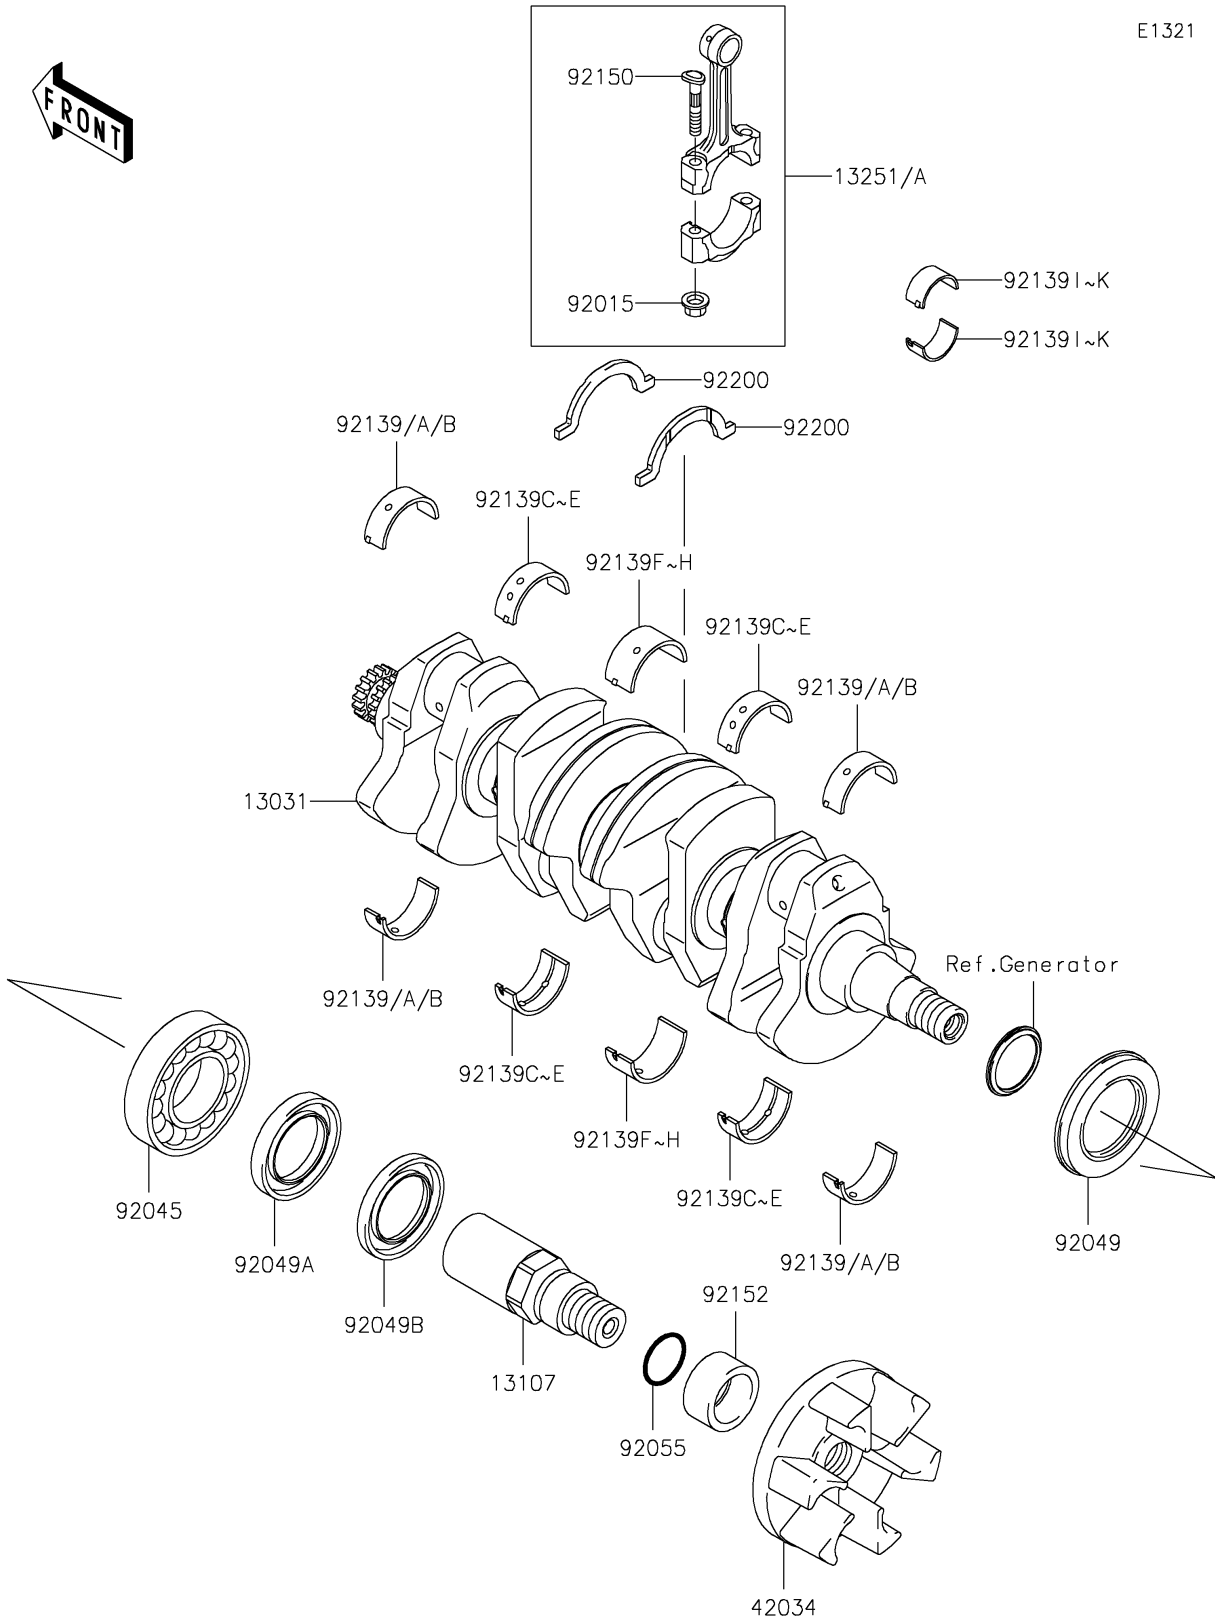

2010 Jet Ski® Ultra® LX PARTS DIAGRAM

Crankshaft

E1321

2010 Jet Ski® Ultra® LX PARTS LIST

Crankshaft

ITEM NAME	PART NUMBER	QUANTITY
CRANKSHAFT-COMP (Ref # 13031)	13031-3742	1
SHAFT (Ref # 13107)	13107-3785	1
ROD-ASSY-CONNECTING,I (Ref # 13251)	13251-3702-II	4
ROD-ASSY-CONNECTING,J (Ref # 13251A)	13251-3702-JJ	4
COUPLING (Ref # 42034)	42034-3711	1
NUT,CONNECTING ROD (Ref # 92015)	92015-1559	8
BEARING-BALL,6208ZZ AS2S (Ref # 92045)	92045-3739	1
SEAL-OIL,SD347626LHS (Ref # 92049)	92049-3736	1
SEAL-OIL,FPJ740628.5ZS (Ref # 92049A)	92049-3737	1
SEAL-OIL,S40626NS (Ref # 92049B)	92049-3738	1
RING-O,27.7X2.4 (Ref # 92055)	92055-091	1
BUSH,CRANK,#1,BLU,NA MODEL (Ref # 92139)	92139-0942	4
BUSH,CRANK,#1,BLK,NA MODEL (Ref # 92139A)	92139-0943	AR
BUSH,CRANK,#1,BRN,NA MODEL (Ref # 92139B)	92139-0944	AR
BUSH,CRANK,#2,BLU,NA MODEL (Ref # 92139C)	92139-0945	4
BUSH,CRANK,#2,BLK,NA MODEL (Ref # 92139D)	92139-0946	AR
BUSH,CRANK,#2,BRN,NA MODEL (Ref # 92139E)	92139-0947	AR
BUSH,CRANK,#3,BLU,NA MODEL (Ref # 92139F)	92139-0948	2
BUSH,CRANK,#3,BLK,NA MODEL (Ref # 92139G)	92139-0949	AR
BUSH,CRANK,#3,BRN,NA MODEL (Ref # 92139H)	92139-0950	AR
BUSHING,CONNECTING ROD,BLUE (Ref # 92139I)	92139-3708	8
BUSHING,CONNECTING ROD,BLACK (Ref # 92139J)	92139-3709	AR
BUSHING,CONNECTING ROD,BROWN (Ref # 92139K)	92139-3710	AR
BOLT,CONNECTING ROD,9MM (Ref # 92150)	92150-1362	8
COLLAR,OUTPUT RR,L=19.5 (Ref # 92152)	92152-3733	1
WASHER (Ref # 92200)	92200-3789	2