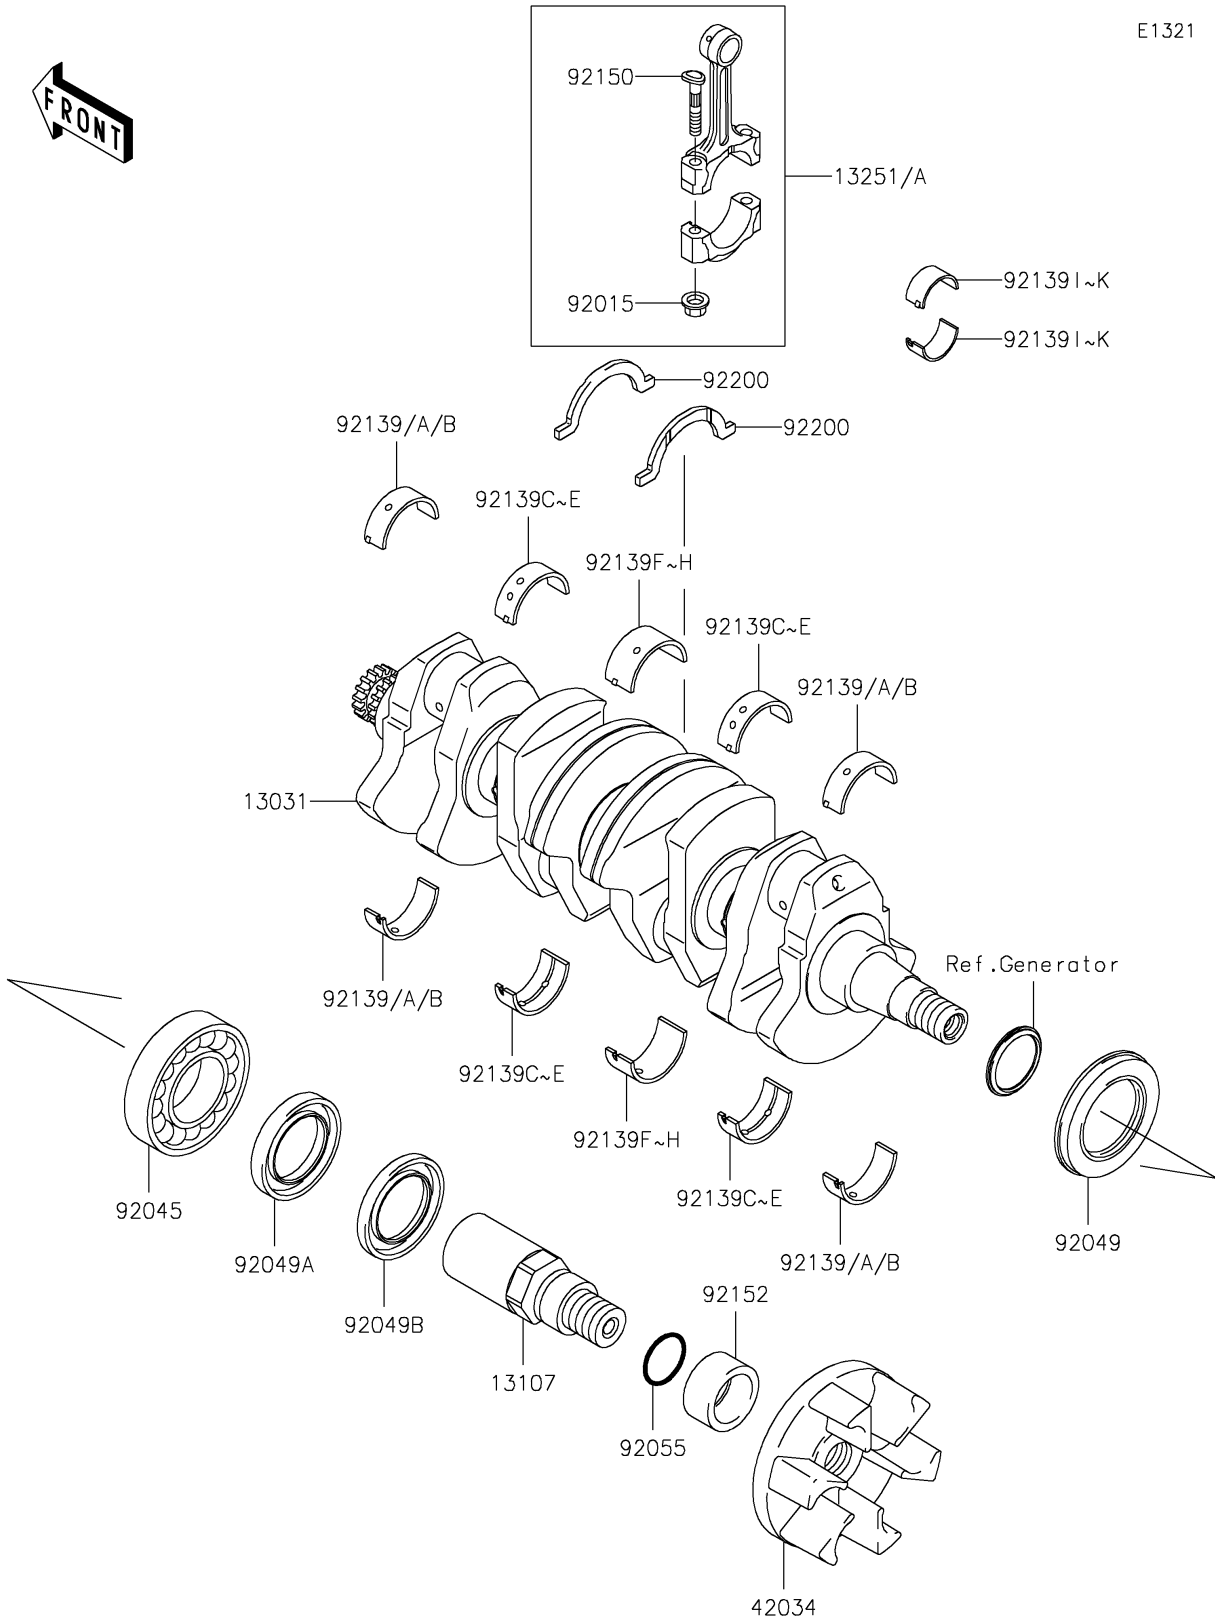

# 2009 Jet Ski® Ultra® LX PARTS DIAGRAM

Crankshaft

E1321

## 2009 Jet Ski® Ultra® LX PARTS LIST

### Crankshaft

ITEM NAME	PART NUMBER	QUANTITY
CRANKSHAFT-COMP (Ref # 13031)	13031-3742	1
SHAFT (Ref # 13107)	13107-3785	1
ROD-ASSY-CONNECTING,I (Ref # 13251)	13251-3702-II	4
ROD-ASSY-CONNECTING,J (Ref # 13251A)	13251-3702-JJ	4
COUPLING (Ref # 42034)	42034-3711	1
NUT,CONNECTING ROD (Ref # 92015)	92015-1559	8
BEARING-BALL,6208ZZ AS2S (Ref # 92045)	92045-3739	1
SEAL-OIL,SD347626LHS (Ref # 92049)	92049-3736	1
SEAL-OIL,FPJ740628.5ZS (Ref # 92049A)	92049-3737	1
SEAL-OIL,S40626NS (Ref # 92049B)	92049-3738	1
RING-O,27.7X2.4 (Ref # 92055)	92055-091	1
BUSH,CRANK,#1&#5,BLU,NA MODEL (Ref # 92139)	92139-0942	4
BUSH,CRANK,#1&#5,BLK,NA MODEL (Ref # 92139A)	92139-0943	AR
BUSH,CRANK,#1&#5,BRN,NA MODEL (Ref # 92139B)	92139-0944	AR
BUSH,CRANK,#2&#4,BLU,NA MODEL (Ref # 92139C)	92139-0945	4
BUSH,CRANK,#2&#4,BLK,NA MODEL (Ref # 92139D)	92139-0946	AR
BUSH,CRANK,#2&#4,BRN,NA MODEL (Ref # 92139E)	92139-0947	AR
BUSH,CRANK,#3,BLU,NA MODEL (Ref # 92139F)	92139-0948	2
BUSH,CRANK,#3,BLK,NA MODEL (Ref # 92139G)	92139-0949	AR
BUSH,CRANK,#3,BRN,NA MODEL (Ref # 92139H)	92139-0950	AR
BUSHING,CONNECTING ROD,BLUE (Ref # 92139I)	92139-3708	8
BUSHING,CONNECTING ROD,BLACK (Ref # 92139J)	92139-3709	AR
BUSHING,CONNECTING ROD,BROWN (Ref # 92139K)	92139-3710	AR
BOLT,CONNECTING ROD,9MM (Ref # 92150)	92150-1362	8
COLLAR,OUTPUT RR,L=19.5 (Ref # 92152)	92152-3733	1
WASHER (Ref # 92200)	92200-3789	2