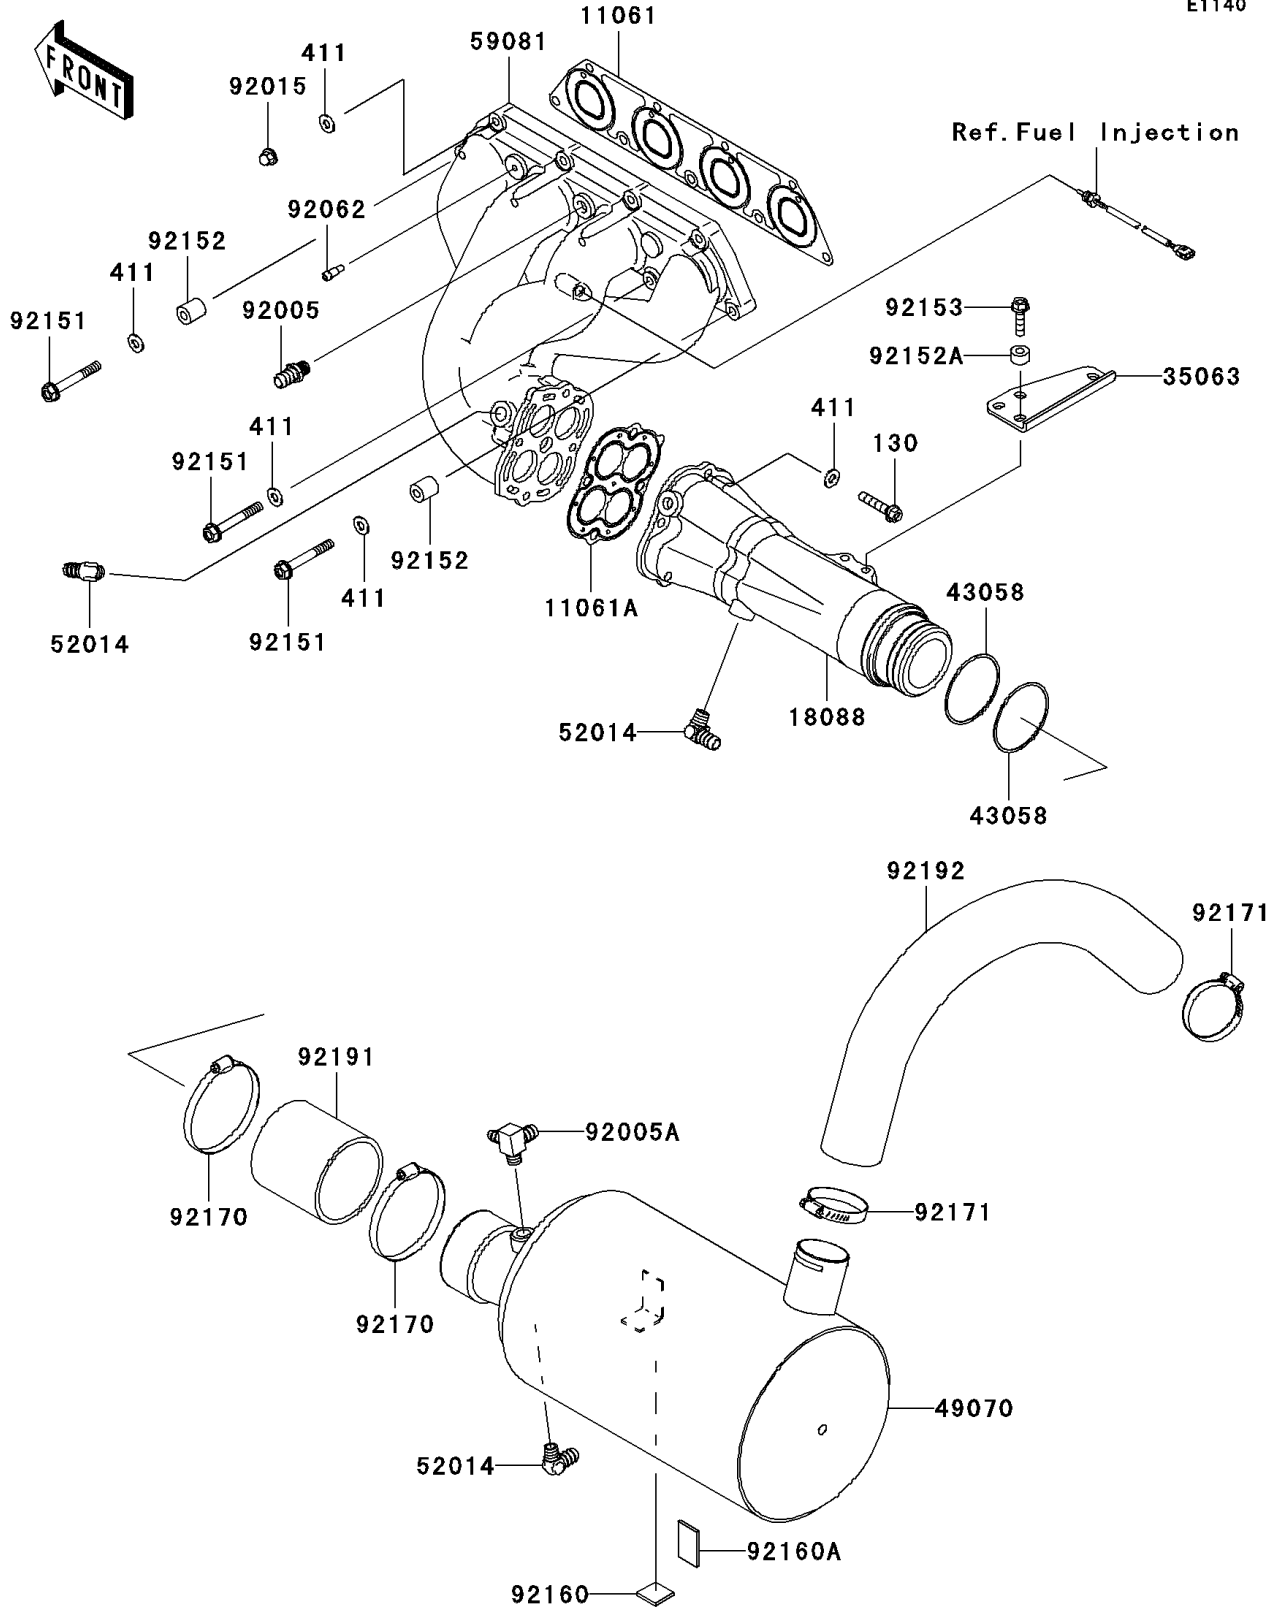

2010 Jet Ski® Ultra® LX PARTS DIAGRAM

Muffler(s)

E1140

2010 Jet Ski® Ultra® LX PARTS LIST

Muffler(s)

ITEM NAME	PART NUMBER	QUANTITY
GASKET,MANIFOLD EXHAUST (Ref # 11061)	11061-3713	1
GASKET,PIPE EXHAUST (Ref # 11061A)	11061-3714	1
PIPE-EXHAUST (Ref # 18088)	18088-3723	1
STAY (Ref # 35063)	35063-3704	1
RING,GASKET (Ref # 43058)	43058-3733	2
MUFFLER-COMP (Ref # 49070)	49070-3751	1
ELBOW (Ref # 52014)	52014-3711	3
MANIFOLD-EXHAUST (Ref # 59081)	59081-3741	1
FITTING (Ref # 92005)	92005-3714	1
FITTING (Ref # 92005A)	92005-3751	1
NUT,CAP,8MM (Ref # 92015)	92015-1371	4
NOZZLE (Ref # 92062)	92062-3705	1
BOLT,8X60 (Ref # 92151)	92151-3730	5
COLLAR (Ref # 92152)	92152-3736	2
COLLAR,8.2X17X10 (Ref # 92152A)	92152-3740	4
BOLT,FLANGED,8X30 (Ref # 92153)	92153-3722	4
DAMPER,25X25 (Ref # 92160)	92160-3864	1
DAMPER,40X25 (Ref # 92160A)	92160-3865	1
CLAMP (Ref # 92170)	92170-3760	2
CLAMP (Ref # 92171)	92171-3723	2
TUBE,PIPE EX-MUFFLER (Ref # 92191)	92191-3986	1
TUBE,W/M-TAIL PIPE (Ref # 92192)	92192-3833	1
BOLT-FLANGED,8X40 (Ref # 130)	130CD0840	4
WASHER-PLAIN,8MM (Ref # 411)	411S0800	13