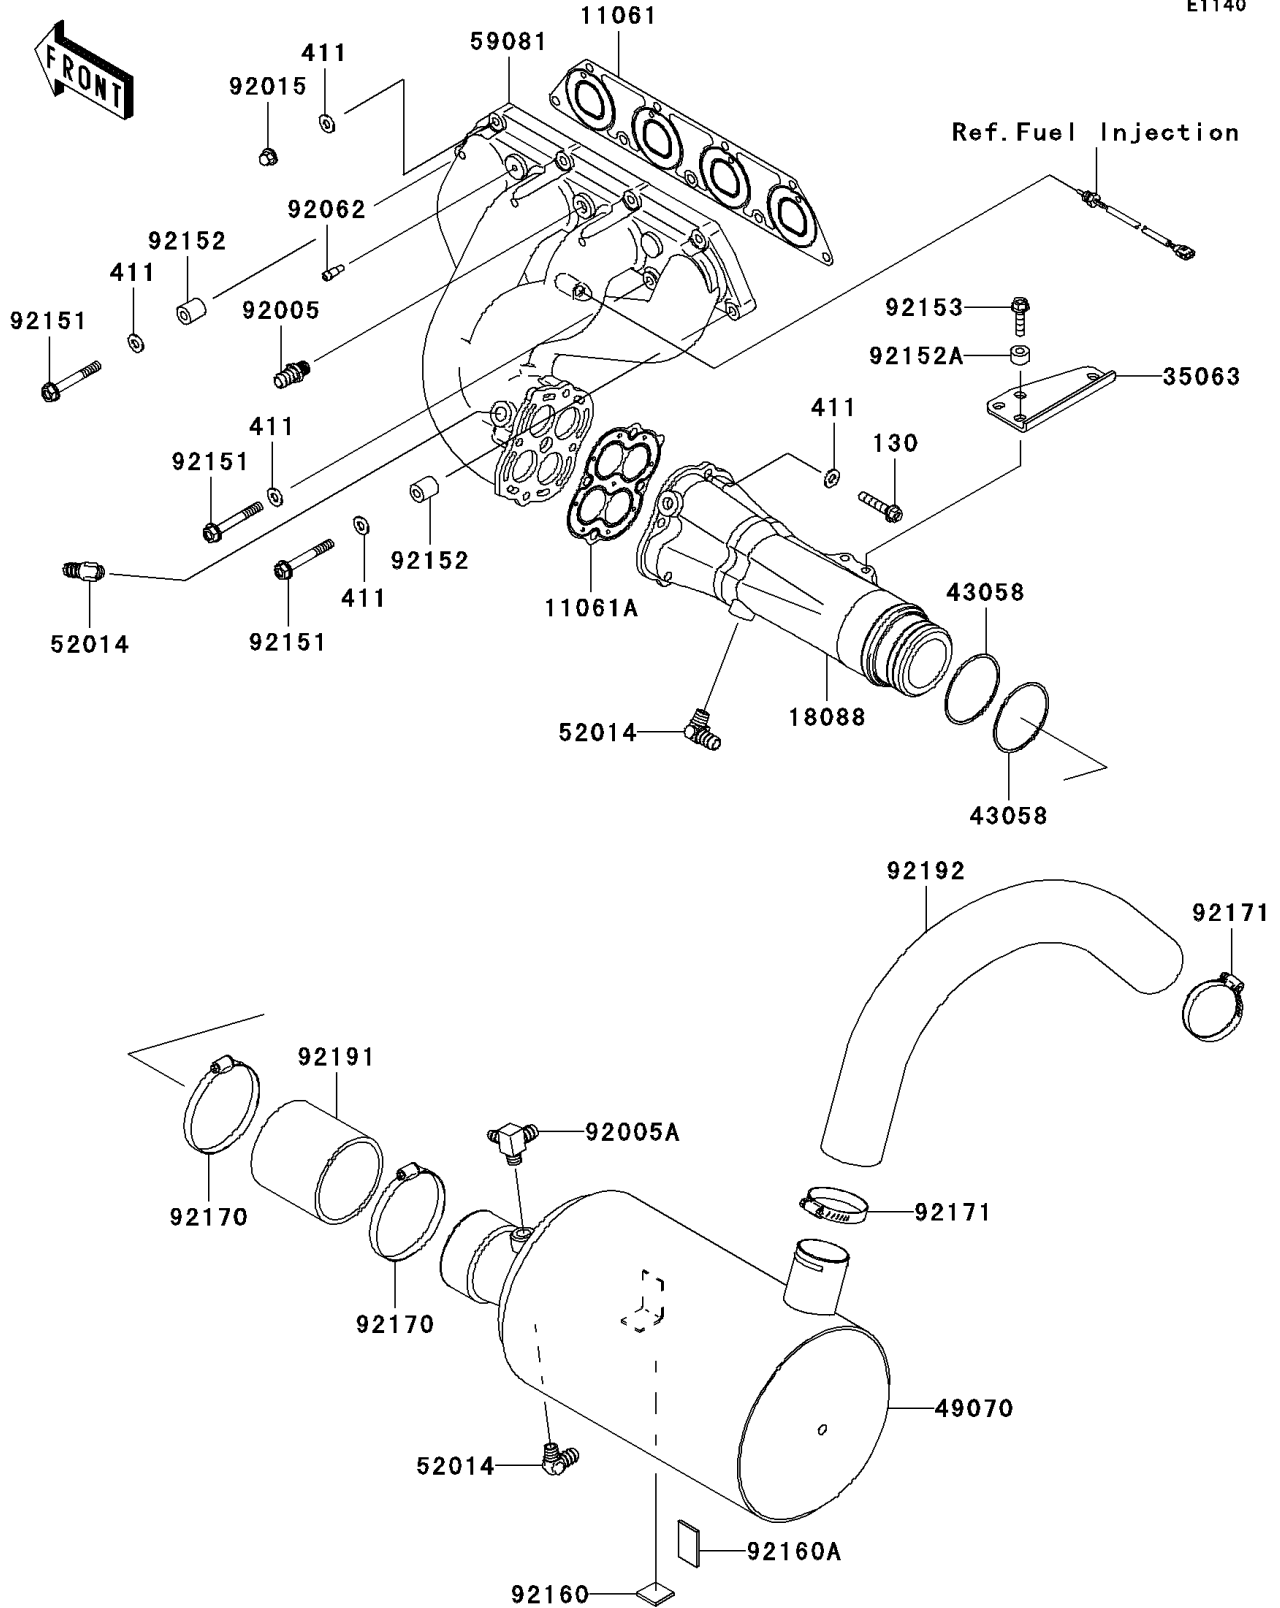

2009 Jet Ski® Ultra® LX PARTS DIAGRAM

Muffler(s)

E1140

2009 Jet Ski® Ultra® LX PARTS LIST

Muffler(s)

ITEM NAME	PART NUMBER	QUANTITY
GASKET,MANIFOLD EXHAUST (Ref # 11061)	11061-3713	1
GASKET,PIPE EXHAUST (Ref # 11061A)	11061-3714	1
PIPE-EXHAUST (Ref # 18088)	18088-3723	1
STAY (Ref # 35063)	35063-3704	1
RING,GASKET (Ref # 43058)	43058-3733	2
MUFFLER-COMP (Ref # 49070)	49070-3751	1
ELBOW (Ref # 52014)	52014-3711	3
MANIFOLD-EXHAUST (Ref # 59081)	59081-3741	1
FITTING (Ref # 92005)	92005-3714	1
FITTING (Ref # 92005A)	92005-3751	1
NUT,CAP,8MM (Ref # 92015)	92015-1371	4
NOZZLE (Ref # 92062)	92062-3705	1
BOLT,8X60 (Ref # 92151)	92151-3730	5
COLLAR (Ref # 92152)	92152-3736	2
COLLAR,8.2X17X10 (Ref # 92152A)	92152-3740	4
BOLT,FLANGED,8X30 (Ref # 92153)	92153-3722	4
DAMPER,25X25 (Ref # 92160)	92160-3864	1
DAMPER,40X25 (Ref # 92160A)	92160-3865	1
CLAMP (Ref # 92170)	92170-3760	2
CLAMP (Ref # 92171)	92171-3723	2
TUBE,PIPE EX-MUFFLER (Ref # 92191)	92191-3986	1
TUBE,W/M-TAIL PIPE (Ref # 92192)	92192-3833	1
BOLT-FLANGED,8X40 (Ref # 130)	130CD0840	4
WASHER-PLAIN,8MM (Ref # 411)	411S0800	13