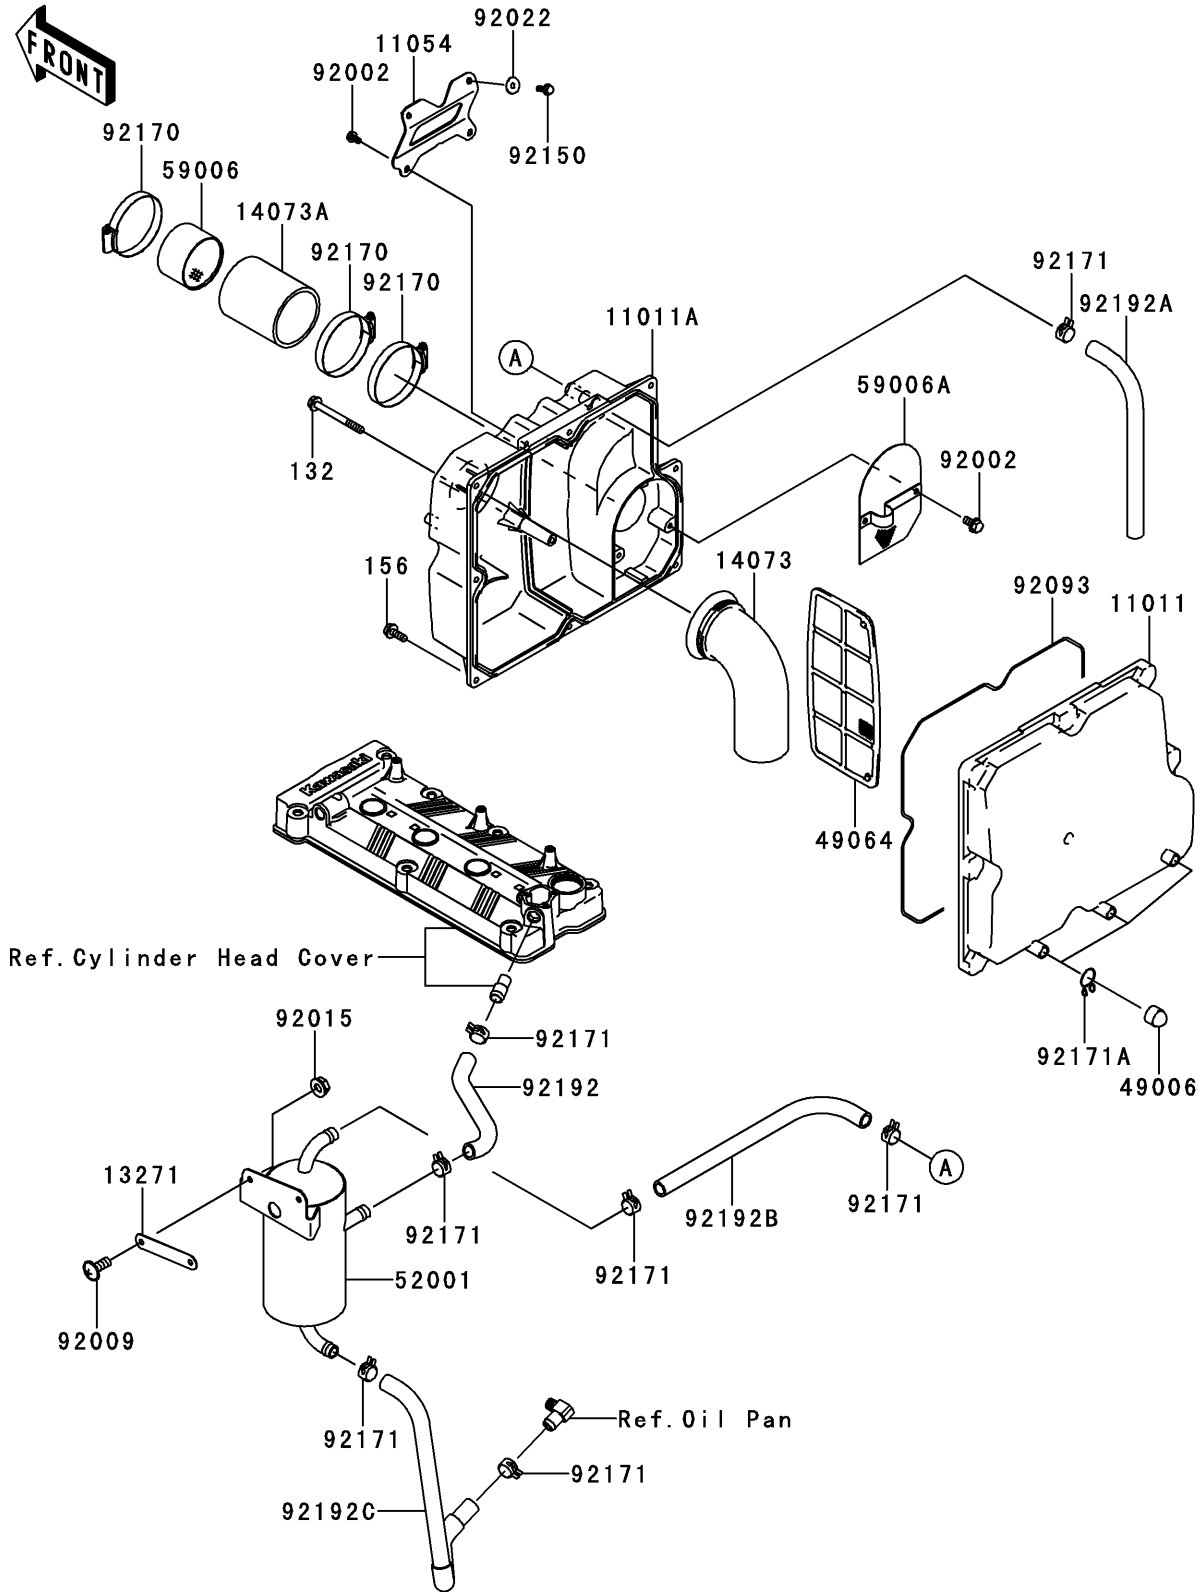

# 2011 JET SKI® Ultra® LX PARTS DIAGRAM

## Intake Silencer

E1130

## 2011 JET SKI® Ultra® LX PARTS LIST

### Intake Silencer

ITEM NAME	PART NUMBER	QUANTITY
CASE-AIR FILTER,RR (Ref # 11011)	11011-3704	1
CASE-AIR FILTER (Ref # 11011A)	11011-3706	1
BRACKET,AIR BOX (Ref # 11054)	11054-3744	1
PLATE (Ref # 13271)	13271-3880	1
DUCT,AIR INLET (Ref # 14073)	14073-3794	1
DUCT,AIR FILTER-THOROTTLE (Ref # 14073A)	14073-3795	1
BOOT,DRAIN (Ref # 49006)	49006-3718	3
FILTER-AIR (Ref # 49064)	49064-3702	1
TANK-OIL (Ref # 52001)	52001-3738	1
ARRESTER-FLAME (Ref # 59006)	59006-0019	1
ARRESTER-FLAME (Ref # 59006A)	59006-3720	1
BOLT,6X12 (Ref # 92002)	92002-3763	4
SCREW,6X20 (Ref # 92009)	92009-3870	2
NUT,6MM (Ref # 92015)	92015-3767	2
WASHER,6.5X20X1.5 (Ref # 92022)	92022-3710	2
SEAL (Ref # 92093)	92093-3766	1
BOLT,6X18 (Ref # 92150)	92150-3729	2
CLAMP (Ref # 92170)	92170-3764	3
CLAMP,TUBE (Ref # 92171)	92171-3710	7
CLAMP,BOOT (Ref # 92171A)	92171-3711	3
TUBE,HEAD-SEPARATOR (Ref # 92192)	92192-3719	1
TUBE,BLOWBY (Ref # 92192A)	92192-3725	1
TUBE,OIL TANK-A/C (Ref # 92192B)	92192-3795	1
TUBE,OIL TANK-OIL PAN (Ref # 92192C)	92192-3808	1
BOLT-FLANGED-SMALL,6X60 (Ref # 132)	132BD0660	1
BOLT-WP,6X16 (Ref # 156)	156R0616	8