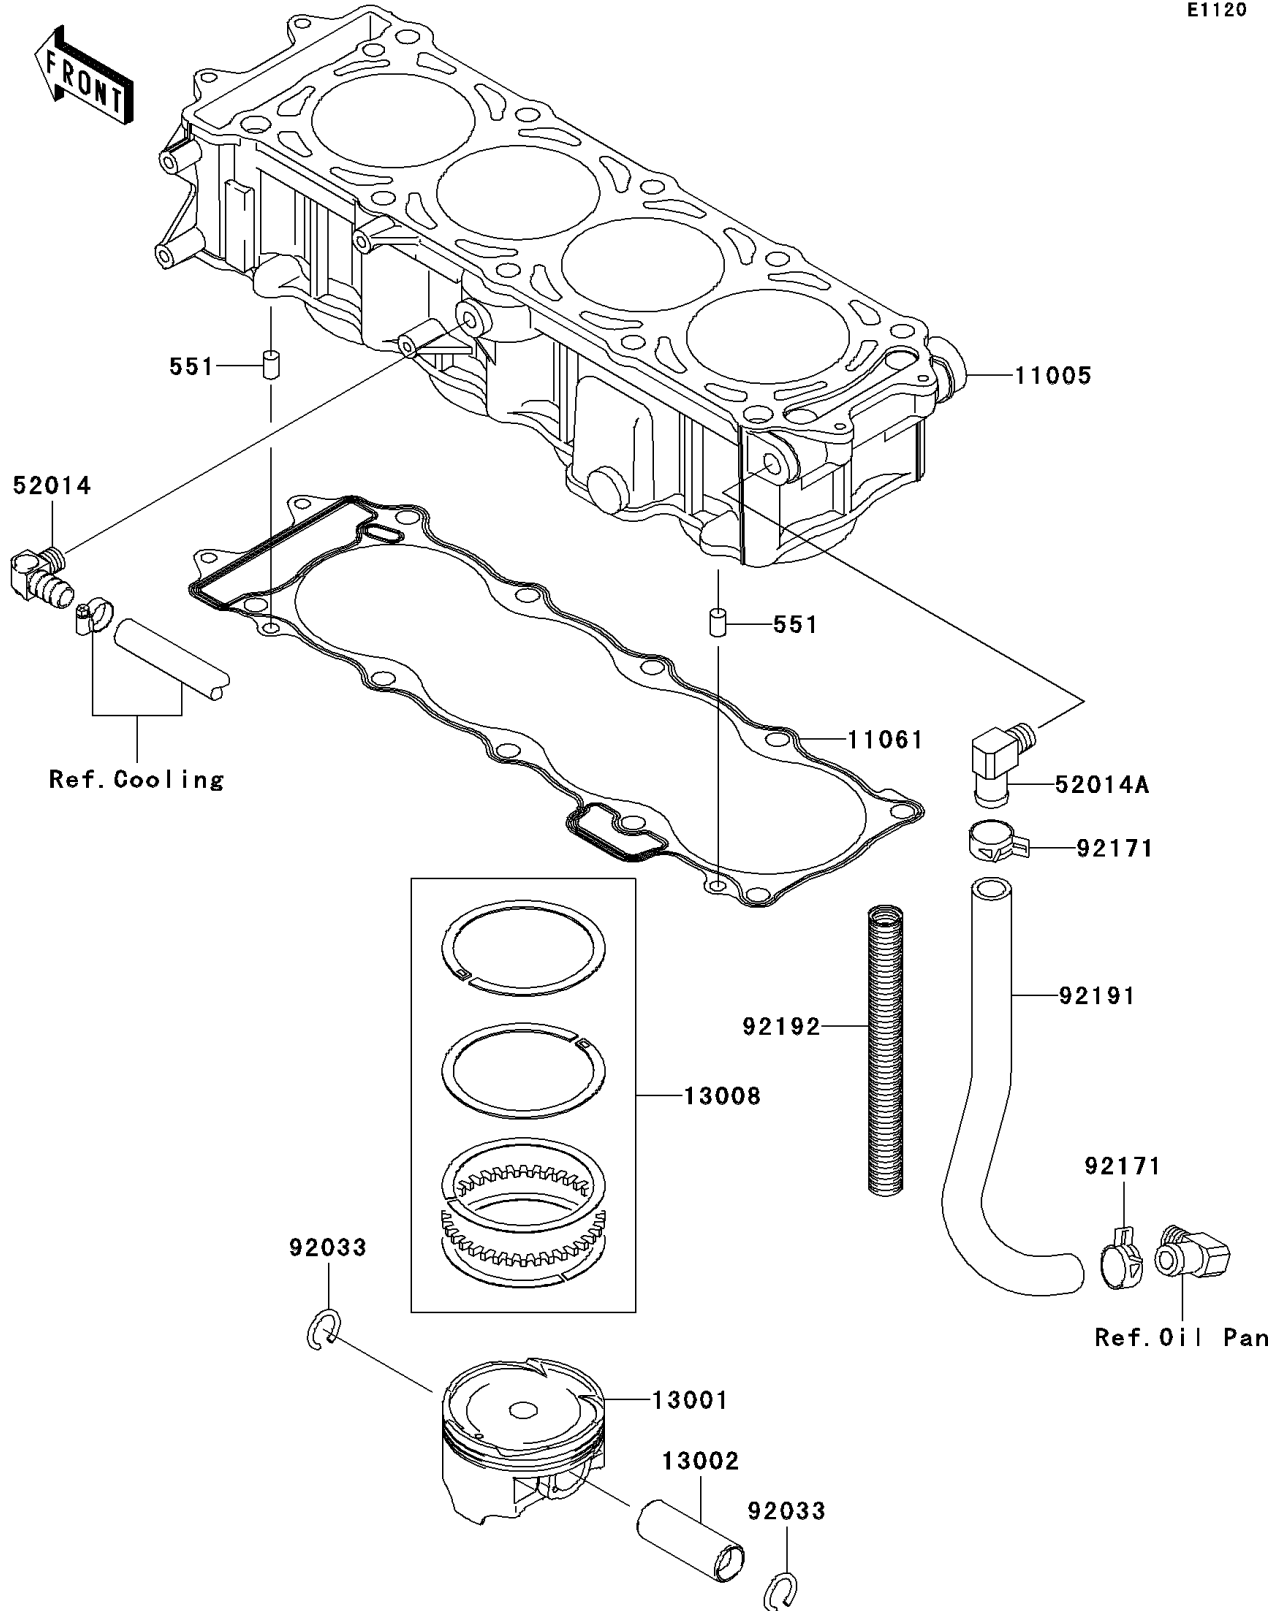

2010 Jet Ski® Ultra® LX PARTS DIAGRAM

Cylinder/Piston(s)

E1120

2010 Jet Ski® Ultra® LX PARTS LIST

Cylinder/Piston(s)

ITEM NAME	PART NUMBER	QUANTITY
CYLINDER-ENGINE (Ref # 11005)	11005-3768	1
GASKET,CYLINDER BASE (Ref # 11061)	11061-3708	1
PISTON-ENGINE (Ref # 13001)	13001-3737	4
PIN-PISTON (Ref # 13002)	13002-3709	4
RING-SET-PISTON (Ref # 13008)	13008-1196	4
ELBOW (Ref # 52014)	52014-3711	1
ELBOW (Ref # 52014A)	52014-3717	1
RING-SNAP (Ref # 92033)	92033-1188	8
CLAMP,TUBE (Ref # 92171)	92171-3710	2
TUBE,BREATHER (Ref # 92191)	92191-3983	1
TUBE,19.5X23.8X170 (Ref # 92192)	92192-3702	1
PIN-DOWEL (Ref # 551)	551R0812	2