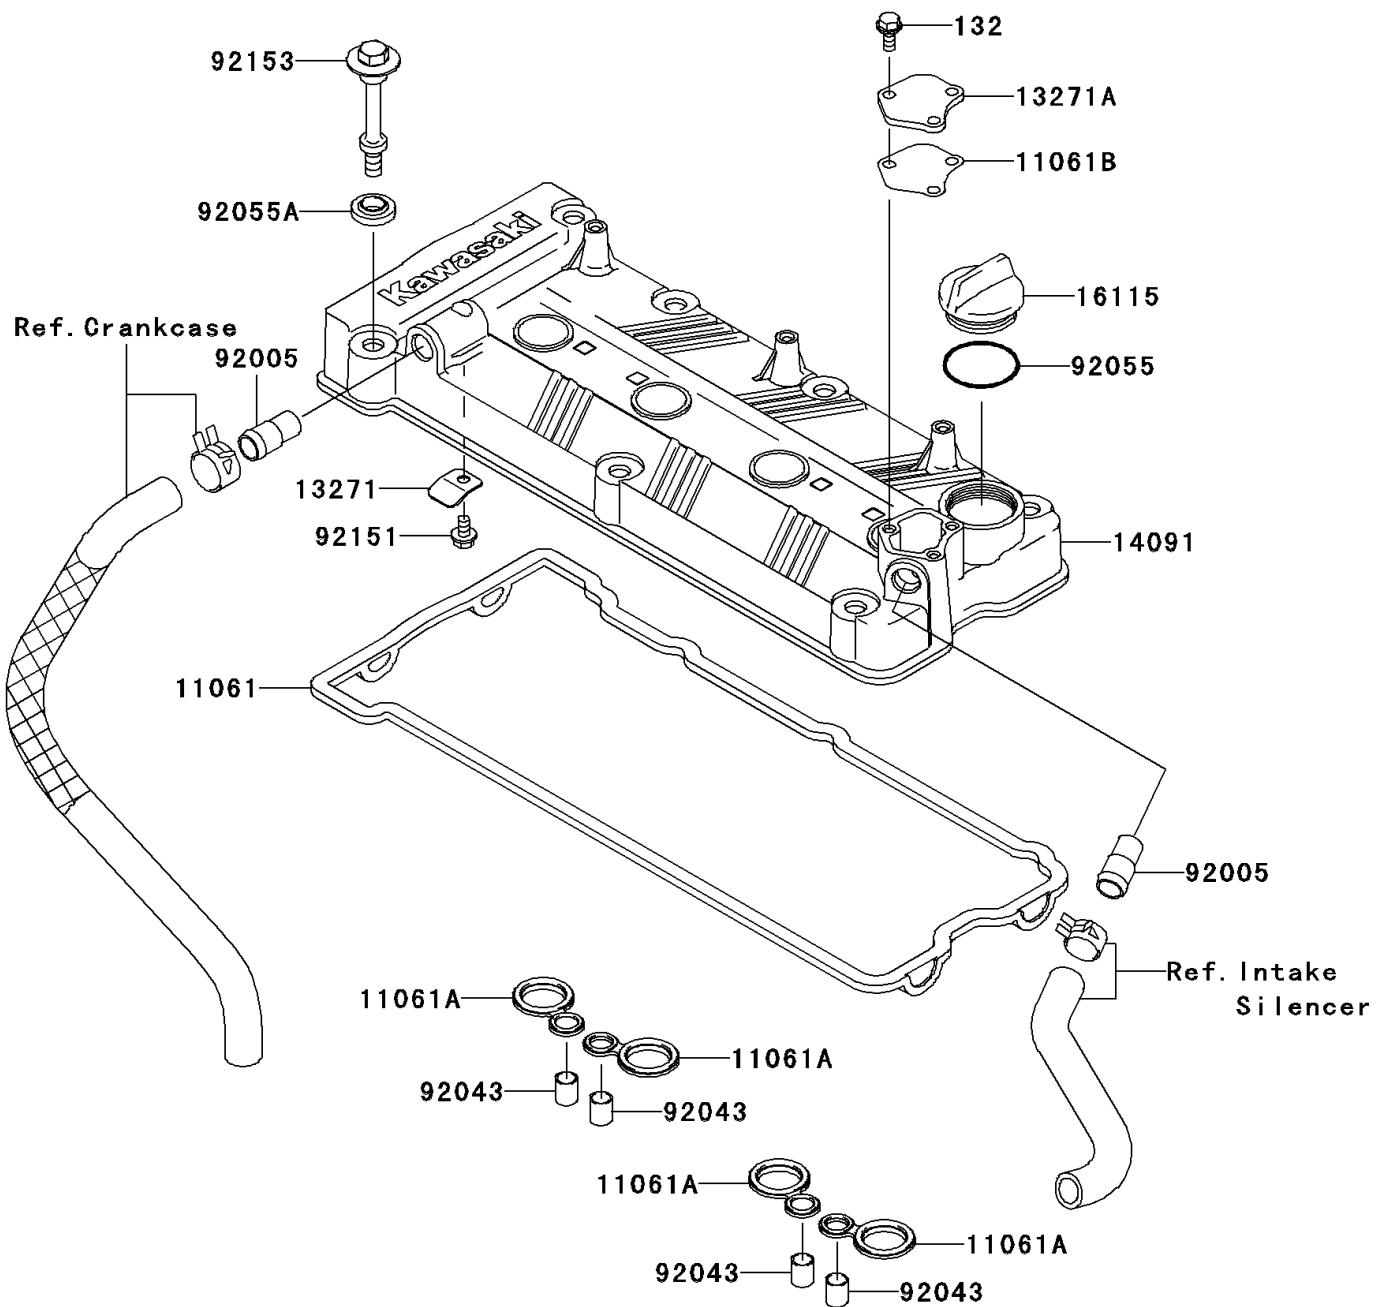

# 2011 JET SKI® Ultra® LX PARTS DIAGRAM

Cylinder Head Cover

E1112

## 2011 JET SKI® Ultra® LX PARTS LIST

### Cylinder Head Cover

ITEM NAME	PART NUMBER	QUANTITY
GASKET,HEAD COVER (Ref # 11061)	11061-0090	1
GASKET,SPARK PLUG HOLE (Ref # 11061A)	11061-0105	4
GASKET,PLATE (Ref # 11061B)	11061-3728	1
PLATE (Ref # 13271)	13271-3851	1
PLATE (Ref # 13271A)	13271-3898	1
COVER,HEAD (Ref # 14091)	14091-3822	1
CAP-OIL FILLER (Ref # 16115)	16115-1064	1
FITTING (Ref # 92005)	92005-3741	2
PIN,10.1X12X14 (Ref # 92043)	92043-4009	4
RING-O,38X1.9 (Ref # 92055)	92055-1295	1
RING-O,HEAD COVER BOLT (Ref # 92055A)	92055-1352	7
BOLT,FLANGED,6X10 (Ref # 92151)	92151-1822	1
BOLT,HEAD COVER (Ref # 92153)	92153-3706	7
BOLT-FLANGED-SMALL,6X14 (Ref # 132)	132BD0614	3