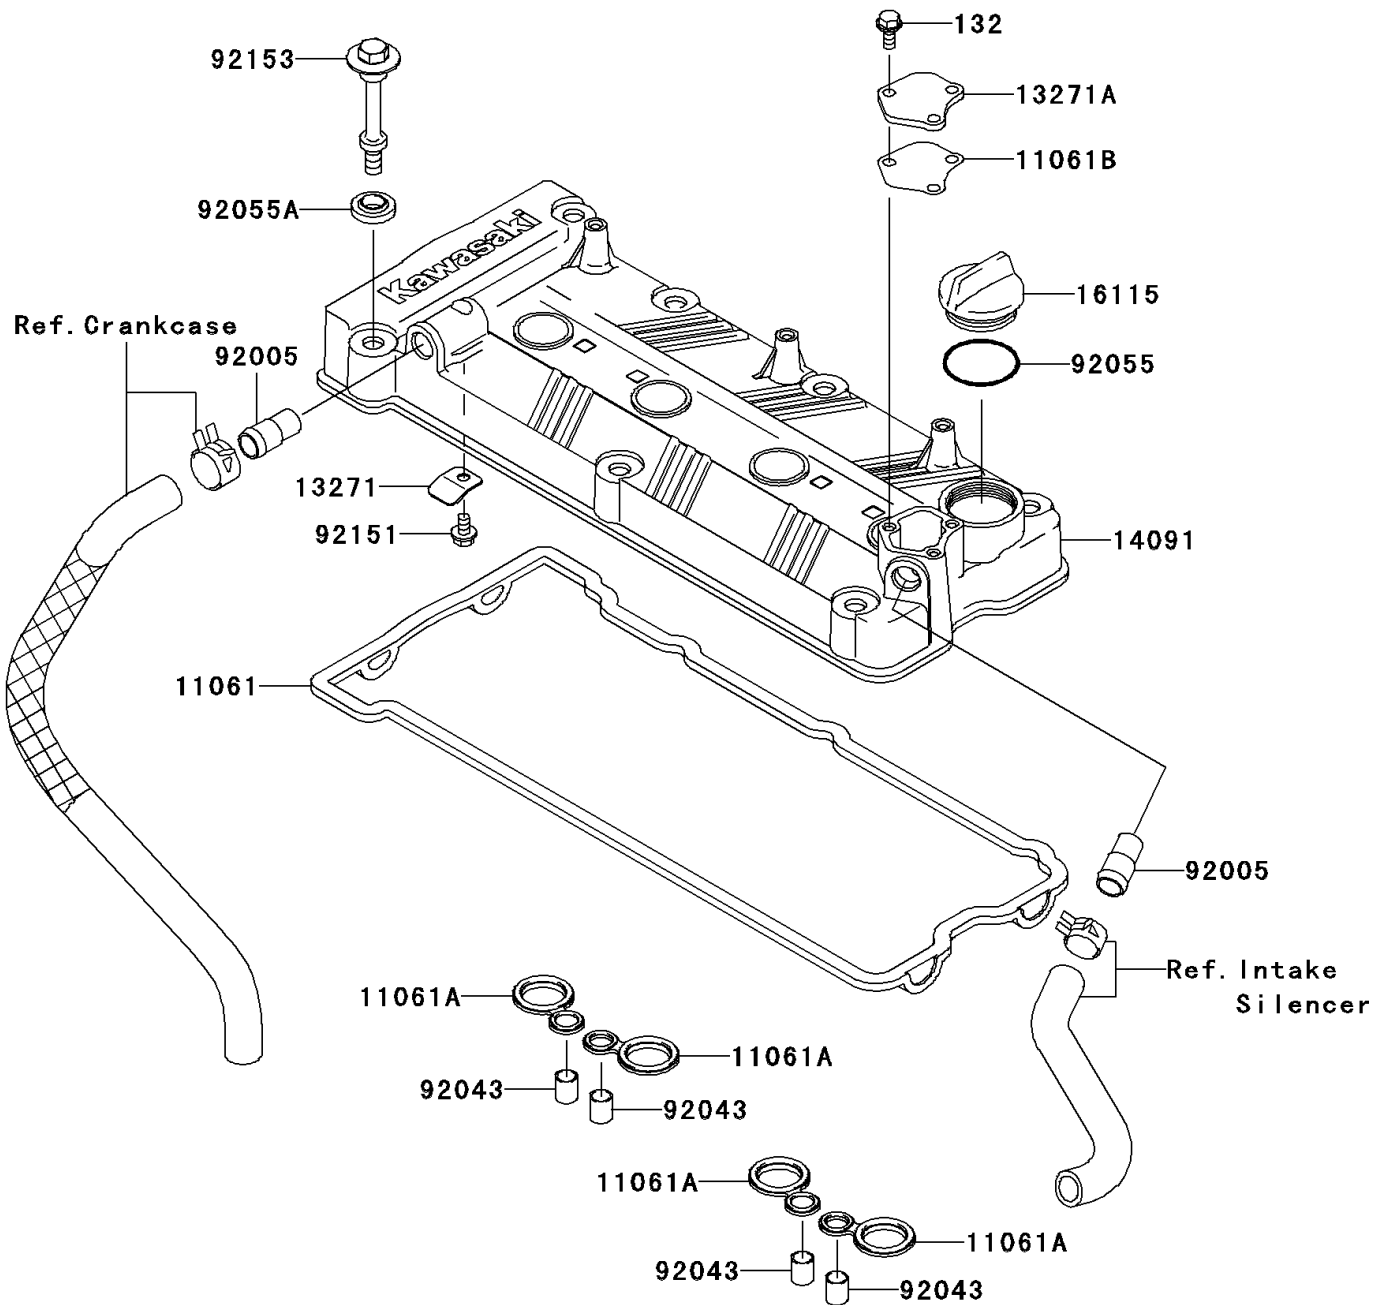

2010 Jet Ski® Ultra® LX PARTS DIAGRAM

Cylinder Head Cover

E1112

2010 Jet Ski® Ultra® LX PARTS LIST

Cylinder Head Cover

ITEM NAME	PART NUMBER	QUANTITY
GASKET,HEAD COVER (Ref # 11061)	11061-0090	1
GASKET,SPARK PLUG HOLE (Ref # 11061A)	11061-0105	4
GASKET,PLATE (Ref # 11061B)	11061-3728	1
PLATE (Ref # 13271)	13271-3851	1
PLATE (Ref # 13271A)	13271-3898	1
COVER,HEAD (Ref # 14091)	14091-3822	1
CAP-OIL FILLER (Ref # 16115)	16115-1064	1
FITTING (Ref # 92005)	92005-3741	2
PIN,10.1X12X14 (Ref # 92043)	92043-4009	4
RING-O,38X1.9 (Ref # 92055)	92055-1295	1
RING-O,HEAD COVER BOLT (Ref # 92055A)	92055-1352	7
BOLT,FLANGED,6X10 (Ref # 92151)	92151-1822	1
BOLT,HEAD COVER (Ref # 92153)	92153-3706	7
BOLT-FLANGED-SMALL,6X14 (Ref # 132)	132BD0614	3