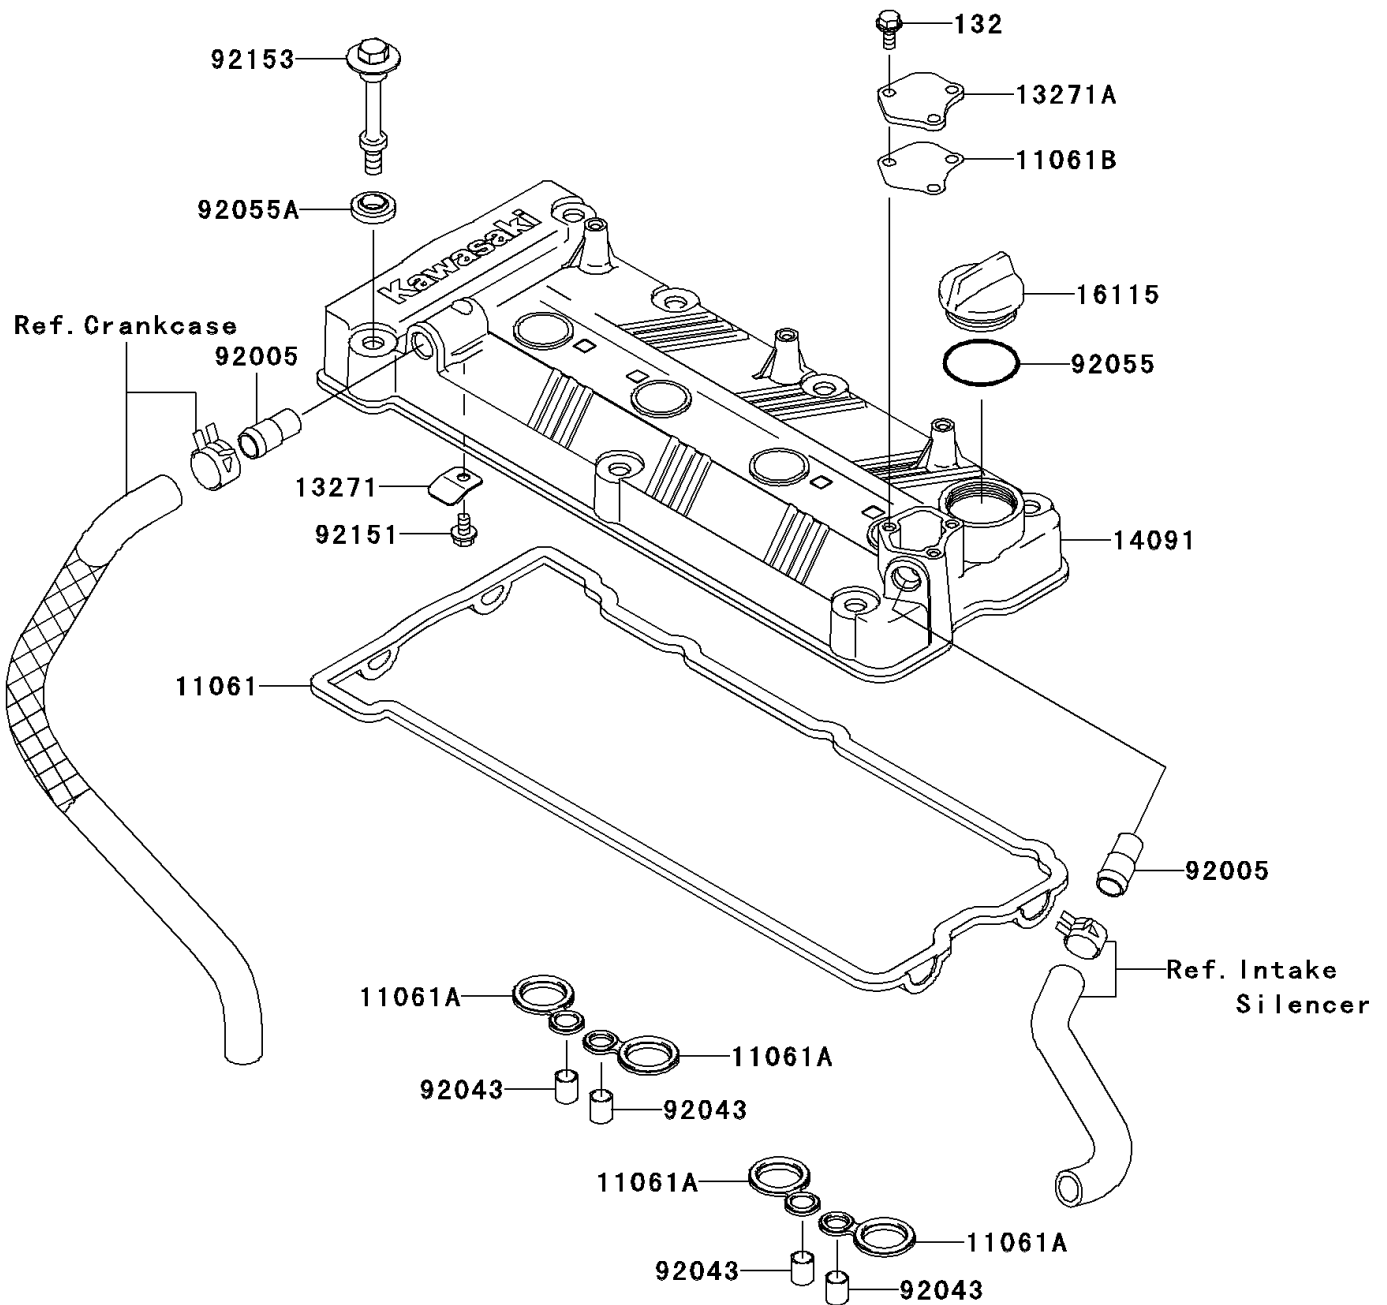

# 2010 Jet Ski® Ultra® LX PARTS DIAGRAM

Cylinder Head Cover

E1112

## 2010 Jet Ski® Ultra® LX PARTS LIST

### Cylinder Head Cover

ITEM NAME	PART NUMBER	QUANTITY
GASKET,HEAD COVER (Ref # 11061)	11061-0090	1
GASKET,SPARK PLUG HOLE (Ref # 11061A)	11061-0105	4
GASKET,PLATE (Ref # 11061B)	11061-3728	1
PLATE (Ref # 13271)	13271-3851	1
PLATE (Ref # 13271A)	13271-3898	1
COVER,HEAD (Ref # 14091)	14091-3822	1
CAP-OIL FILLER (Ref # 16115)	16115-1064	1
FITTING (Ref # 92005)	92005-3741	2
PIN,10.1X12X14 (Ref # 92043)	92043-4009	4
RING-O,38X1.9 (Ref # 92055)	92055-1295	1
RING-O,HEAD COVER BOLT (Ref # 92055A)	92055-1352	7
BOLT,FLANGED,6X10 (Ref # 92151)	92151-1822	1
BOLT,HEAD COVER (Ref # 92153)	92153-3706	7
BOLT-FLANGED-SMALL,6X14 (Ref # 132)	132BD0614	3