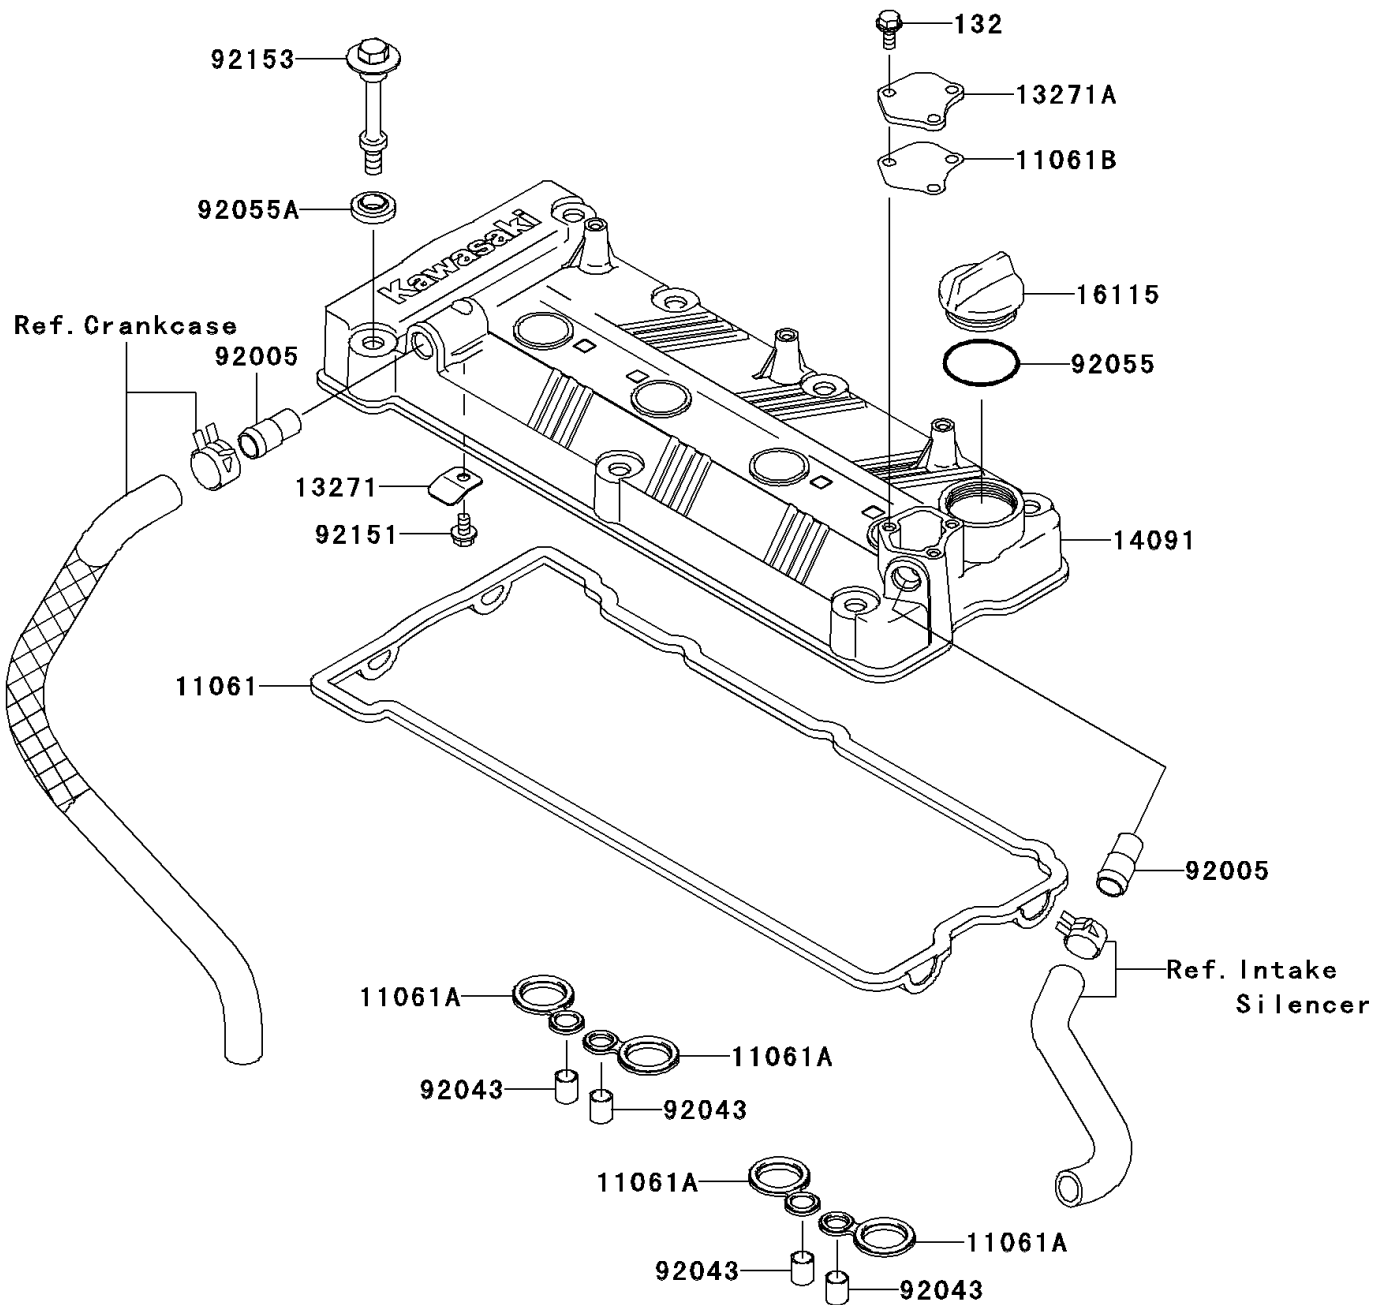

2009 Jet Ski® Ultra® LX PARTS DIAGRAM

Cylinder Head Cover

E1112

2009 Jet Ski® Ultra® LX PARTS LIST

Cylinder Head Cover

ITEM NAME	PART NUMBER	QUANTITY
GASKET,HEAD COVER (Ref # 11061)	11061-0090	1
GASKET,SPARK PLUG HOLE (Ref # 11061A)	11061-0105	4
GASKET,PLATE (Ref # 11061B)	11061-3728	1
PLATE (Ref # 13271)	13271-3851	1
PLATE (Ref # 13271A)	13271-3898	1
COVER,HEAD (Ref # 14091)	14091-3822	1
CAP-OIL FILLER (Ref # 16115)	16115-1064	1
FITTING (Ref # 92005)	92005-3741	2
PIN,10.1X12X14 (Ref # 92043)	92043-4009	4
RING-O,38X1.9 (Ref # 92055)	92055-1295	1
RING-O,HEAD COVER BOLT (Ref # 92055A)	92055-1352	7
BOLT,FLANGED,6X10 (Ref # 92151)	92151-1822	1
BOLT,HEAD COVER (Ref # 92153)	92153-3706	7
BOLT-FLANGED-SMALL,6X14 (Ref # 132)	132BD0614	3