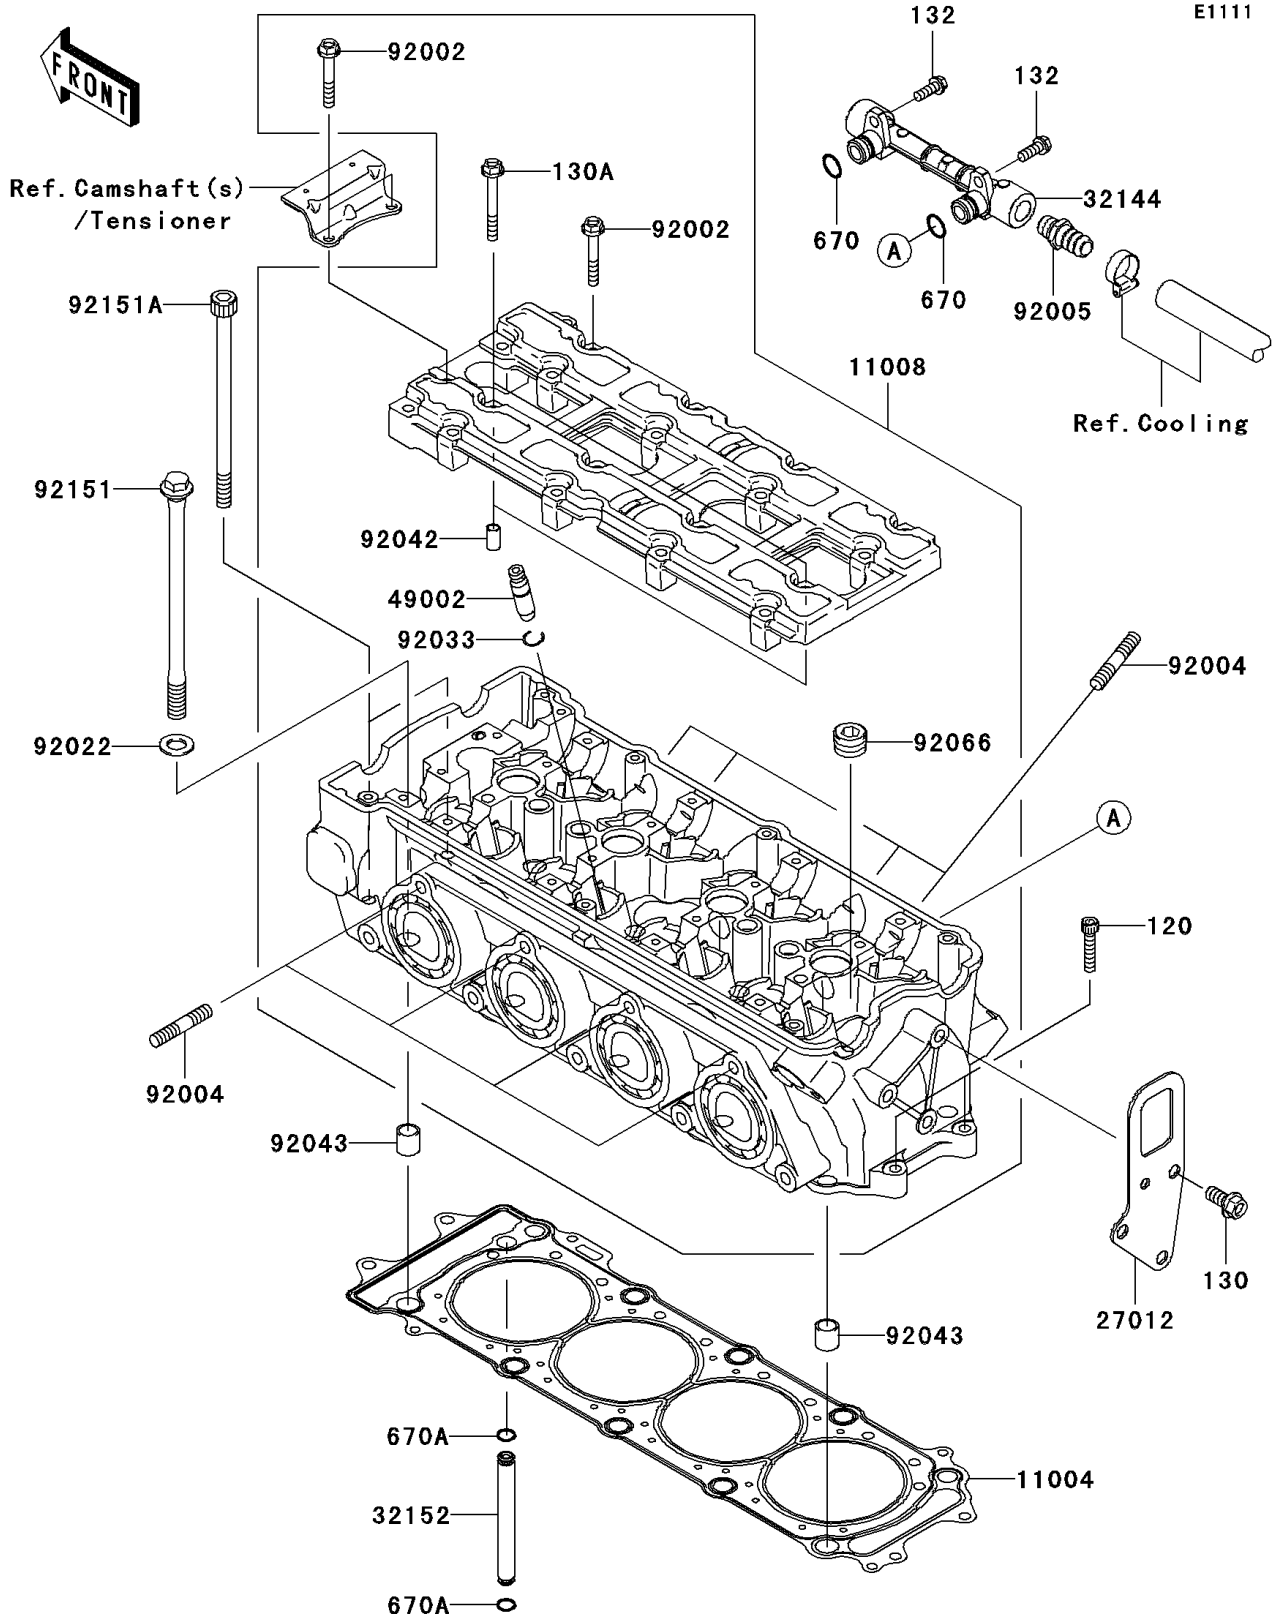

2010 Jet Ski® Ultra® LX PARTS DIAGRAM

Cylinder Head

2010 Jet Ski® Ultra® LX PARTS LIST

Cylinder Head

ITEM NAME	PART NUMBER	QUANTITY
GASKET-HEAD (Ref # 11004)	11004-3721	1
HEAD-COMP-CYLINDER (Ref # 11008)	11008-3709	1
HOOK,ENGINE,RR (Ref # 27012)	27012-3856	1
PIPE-ASSY (Ref # 32144)	32144-3709	1
PIPE,OIL (Ref # 32152)	32152-1544	1
GUIDE-VALVE (Ref # 49002)	49002-1140	AR
BOLT,6X40 (Ref # 92002)	92002-1756	18
STUD,8X30 (Ref # 92004)	92004-3743	8
FITTING (Ref # 92005)	92005-3714	1
WASHER,11.5X20.5X1.6 (Ref # 92022)	92022-1720	10
RING-SNAP (Ref # 92033)	92033-1247	16
PIN,DOWEL,6.3X8X14 (Ref # 92042)	92042-007	2
PIN,14X14 (Ref # 92043)	92043-1593	2
PLUG,PT1/2X12.5 (Ref # 92066)	92066-0002	5
BOLT,11X168 (Ref # 92151)	92151-1513	10
BOLT,SOCKET,7X120 (Ref # 92151A)	92151-1804	2
BOLT-SOCKET,6X30 (Ref # 120)	120CD0630	2
BOLT-FLANGED,8X18 (Ref # 130)	130BD0818	3
BOLT-FLANGED,6X50 (Ref # 130A)	130CD0650	2
BOLT-FLANGED-SMALL,6X16 (Ref # 132)	132BD0616	2
O RING,12MM (Ref # 670)	670B2012	2
O RING,7MM (Ref # 670A)	670D1507	2