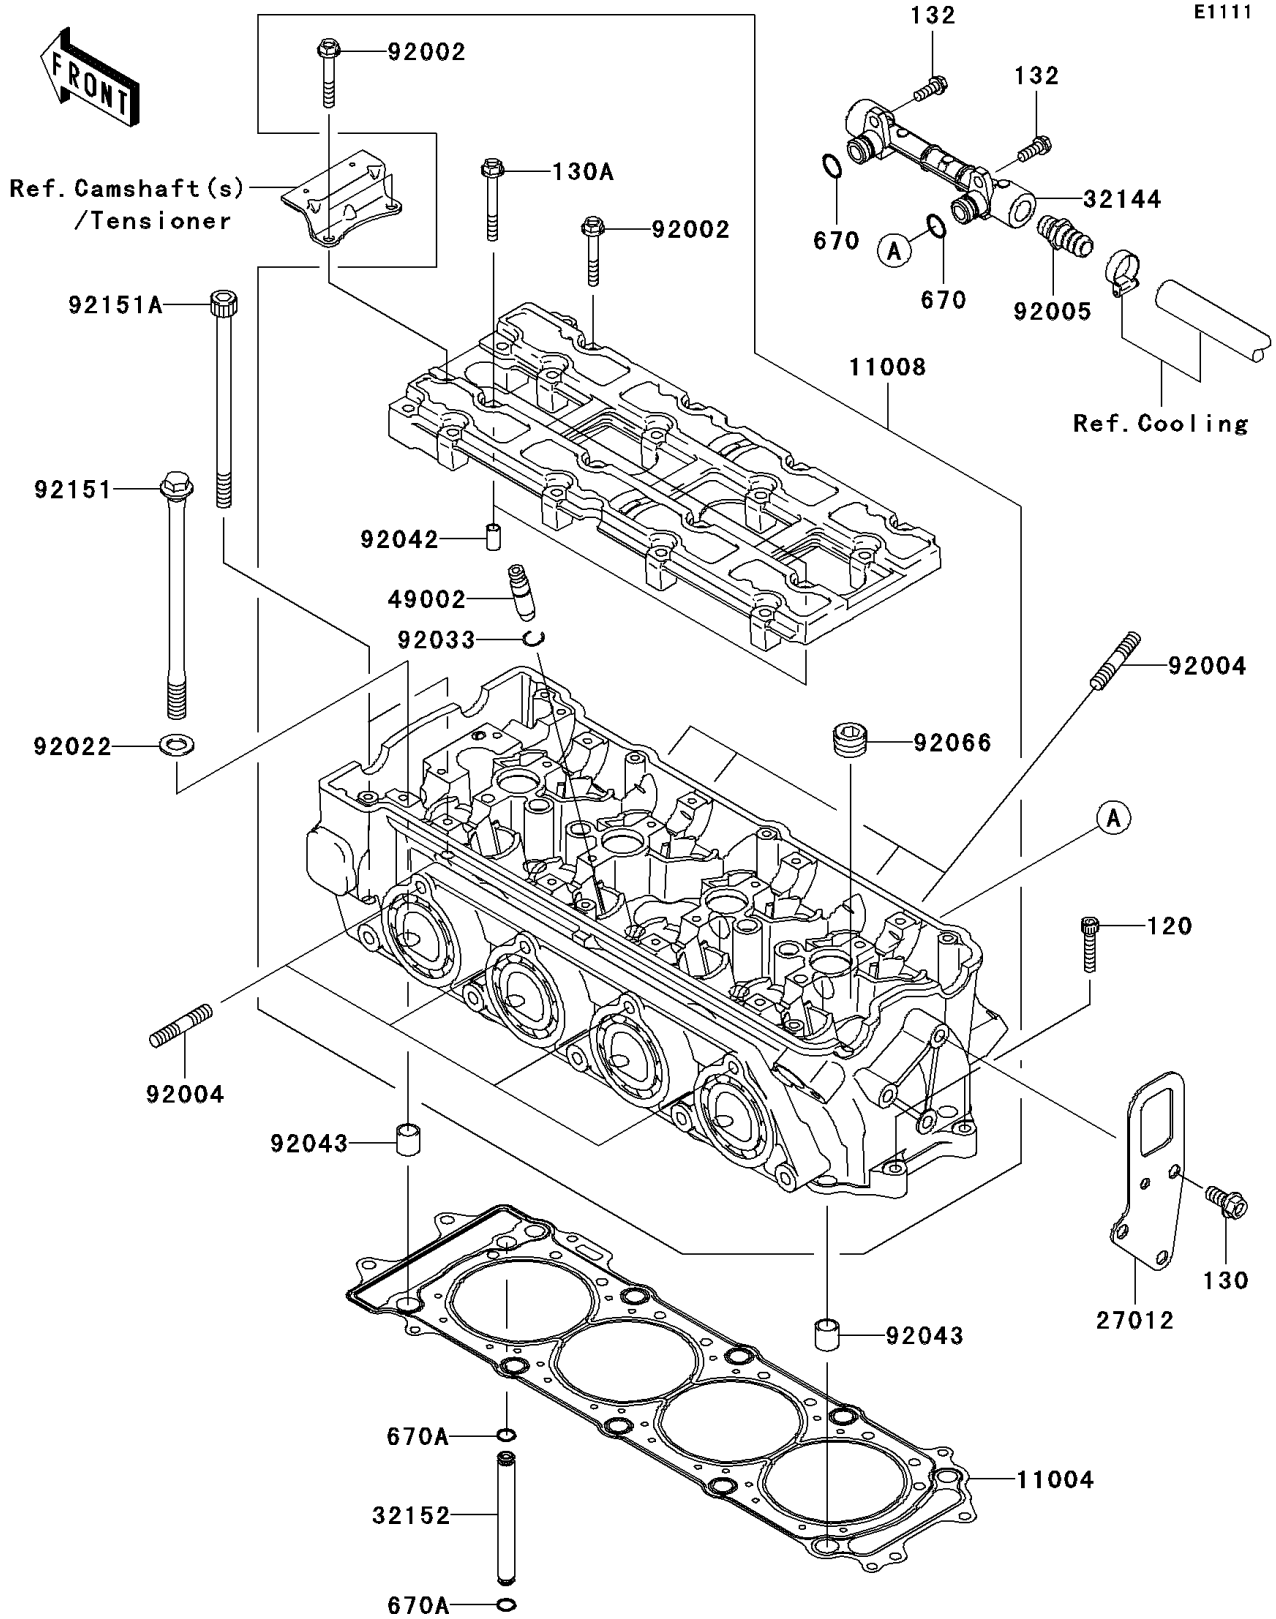

2009 Jet Ski® Ultra® LX PARTS DIAGRAM

Cylinder Head

2009 Jet Ski® Ultra® LX PARTS LIST

Cylinder Head

ITEM NAME	PART NUMBER	QUANTITY
GASKET-HEAD (Ref # 11004)	11004-3721	1
HEAD-COMP-CYLINDER (Ref # 11008)	11008-3709	1
HOOK,ENGINE,RR (Ref # 27012)	27012-3856	1
PIPE-ASSY (Ref # 32144)	32144-3709	1
PIPE,OIL (Ref # 32152)	32152-1544	1
GUIDE-VALVE (Ref # 49002)	49002-1140	AR
BOLT,6X40 (Ref # 92002)	92002-1756	18
STUD,8X30 (Ref # 92004)	92004-3743	8
FITTING (Ref # 92005)	92005-3714	1
WASHER,11.5X20.5X1.6 (Ref # 92022)	92022-1720	10
RING-SNAP (Ref # 92033)	92033-1247	16
PIN,DOWEL,6.3X8X14 (Ref # 92042)	92042-007	2
PIN,14X14 (Ref # 92043)	92043-1593	2
PLUG,PT1/2X12.5 (Ref # 92066)	92066-0002	5
BOLT,11X168 (Ref # 92151)	92151-1513	10
BOLT,SOCKET,7X120 (Ref # 92151A)	92151-1804	2
BOLT-SOCKET,6X30 (Ref # 120)	120CD0630	2
BOLT-FLANGED,8X18 (Ref # 130)	130BD0818	3
BOLT-FLANGED,6X50 (Ref # 130A)	130CD0650	2
BOLT-FLANGED-SMALL,6X16 (Ref # 132)	132BD0616	2
O RING,12MM (Ref # 670)	670B2012	2
O RING,7MM (Ref # 670A)	670D1507	2