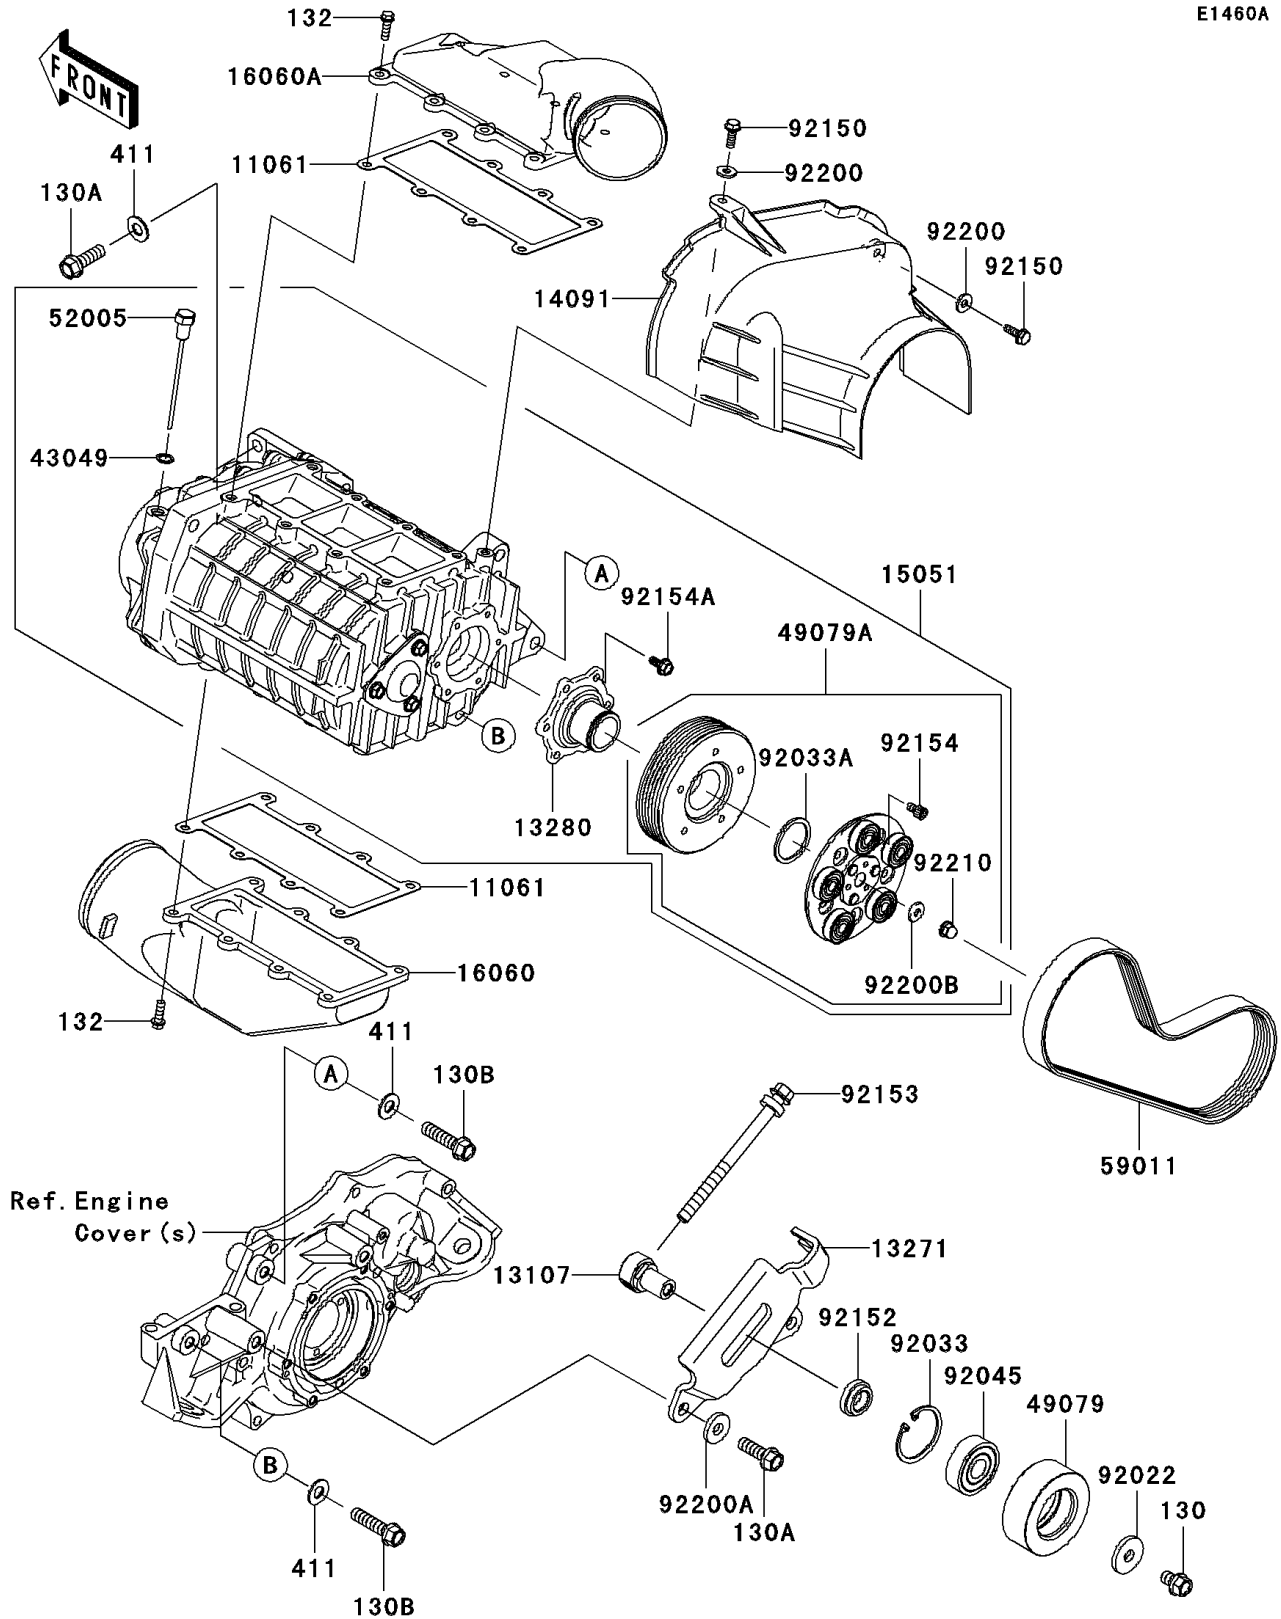

2009 Jet Ski® Ultra® 260LX PARTS DIAGRAM

Super Charger(US-KAW90606 09-)

E1460A

2009 Jet Ski® Ultra® 260LX PARTS LIST

Super Charger(US-KAW90606 09-)

ITEM NAME	PART NUMBER	QUANTITY
GASKET (Ref # 11061)	11061-3745	2
SHAFT (Ref # 13107)	13107-3791	1
PLATE,BELT TENSIONER (Ref # 13271)	13271-3922	1
HOLDER (Ref # 13280)	13280-3758	1
COVER,BELT (Ref # 14091)	14091-3811	1
COMPRESSOR-AIR,SUPER CHARGER (Ref # 15051)	15051-3702	1
PIPE-INTAKE,S/C IN (Ref # 16060)	16060-3721	1
PIPE-INTAKE,S/C OUT (Ref # 16060A)	16060-3722	1
PACKING (Ref # 43049)	43049-3718	1
PULLEY-BELT (Ref # 49079)	49079-3701	1
PULLEY-BELT (Ref # 49079A)	49079-3703	1
GAUGE,OIL (Ref # 52005)	52005-3712	1
BELT,6PK755 (Ref # 59011)	59011-3701	1
WASHER,32X10.5X4 (Ref # 92022)	92022-3023	1
RING-SNAP,47MM (Ref # 92033)	92033-3734	1
RING-SNAP (Ref # 92033A)	92033-3736	1
BEARING-BALL,17X47X14 (Ref # 92045)	92045-3742	1
BOLT,6X18 (Ref # 92150)	92150-3729	2
COLLAR,17X30X9.5 (Ref # 92152)	92152-3747	1
BOLT (Ref # 92153)	92153-3758	1
BOLT,6X10 (Ref # 92154)	92154-3702	5
BOLT,6X14 (Ref # 92154A)	92154-3703	6
WASHER,6.5X16X2.0 (Ref # 92200)	92200-1543	2
WASHER,10.5X26X4 (Ref # 92200A)	92200-3798	2
WASHER (Ref # 92200B)	92200-3804	1
NUT (Ref # 92210)	92210-3798	1
BOLT-FLANGED,10X14 (Ref # 130)	130CD1014	1
BOLT-FLANGED,10X30 (Ref # 130A)	130CD1030	4
BOLT-FLANGED,10X40 (Ref # 130B)	130CD1040	2

2009 Jet Ski® Ultra® 260LX PARTS LIST

Super Charger(US-KAW90606 09-)

ITEM NAME	PART NUMBER	QUANTITY
BOLT-FLANGED-SMALL,6X18 (Ref # 132)	132BD0618	16
WASHER-PLAIN,10MM (Ref # 411)	411S1000	4