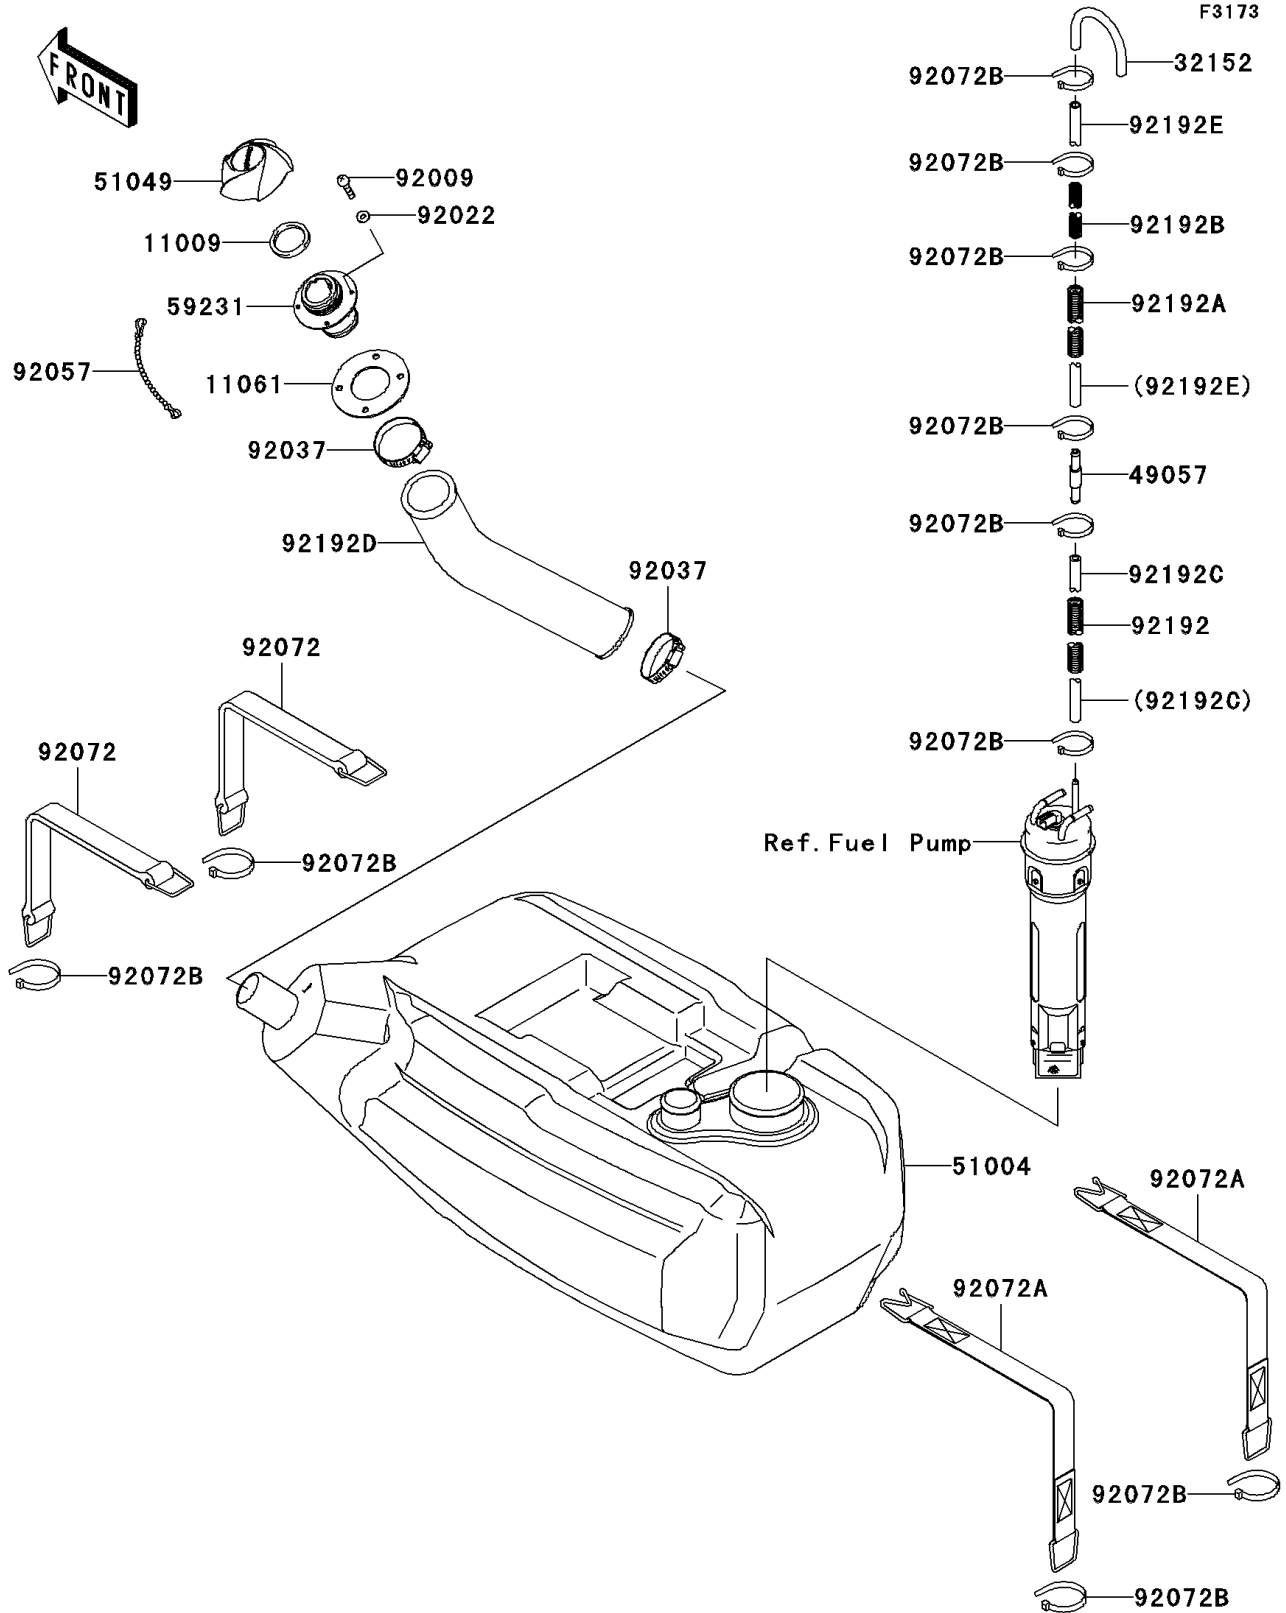

2010 STX PARTS DIAGRAM

Fuel Tank

2010 STX PARTS LIST

Fuel Tank

ITEM NAME	PART NUMBER	QUANTITY
GASKET,TANK CAP (Ref # 11009)	11009-3020	1
GASKET (Ref # 11061)	11061-3701	1
PIPE (Ref # 32152)	32152-3705	1
VALVE-RELIEF (Ref # 49057)	49057-3707	1
TANK-FUEL (Ref # 51004)	51004-3745	1
CAP-TANK,FUEL (Ref # 51049)	51049-3725	1
FILLER,FUEL TANK (Ref # 59231)	59231-3716	1
SCREW,TAPPING,4X16 (Ref # 92009)	92009-3849	4
WASHER (Ref # 92022)	92022-563	4
CLAMP (Ref # 92037)	92037-3009	2
CHAIN,COVER,L=100 (Ref # 92057)	92057-3704	1
BAND (Ref # 92072)	92072-3845	2
BAND (Ref # 92072A)	92072-3850	2
BAND,L=100.08 (Ref # 92072B)	92072-3882	10
TUBE,CORRUGATED,L=120 (Ref # 92192)	92192-3749	1
TUBE,CORRUGATED,L=700 (Ref # 92192A)	92192-3750	1
TUBE,CORRUGATED,L=100 (Ref # 92192B)	92192-3809	1
TUBE,5.8X10.8X100 (Ref # 92192C)	92192-3840	1
TUBE,FUEL TANK-FILLER (Ref # 92192D)	92192-3842	1
TUBE,5.8X10.8X1000 (Ref # 92192E)	92192-3844	1