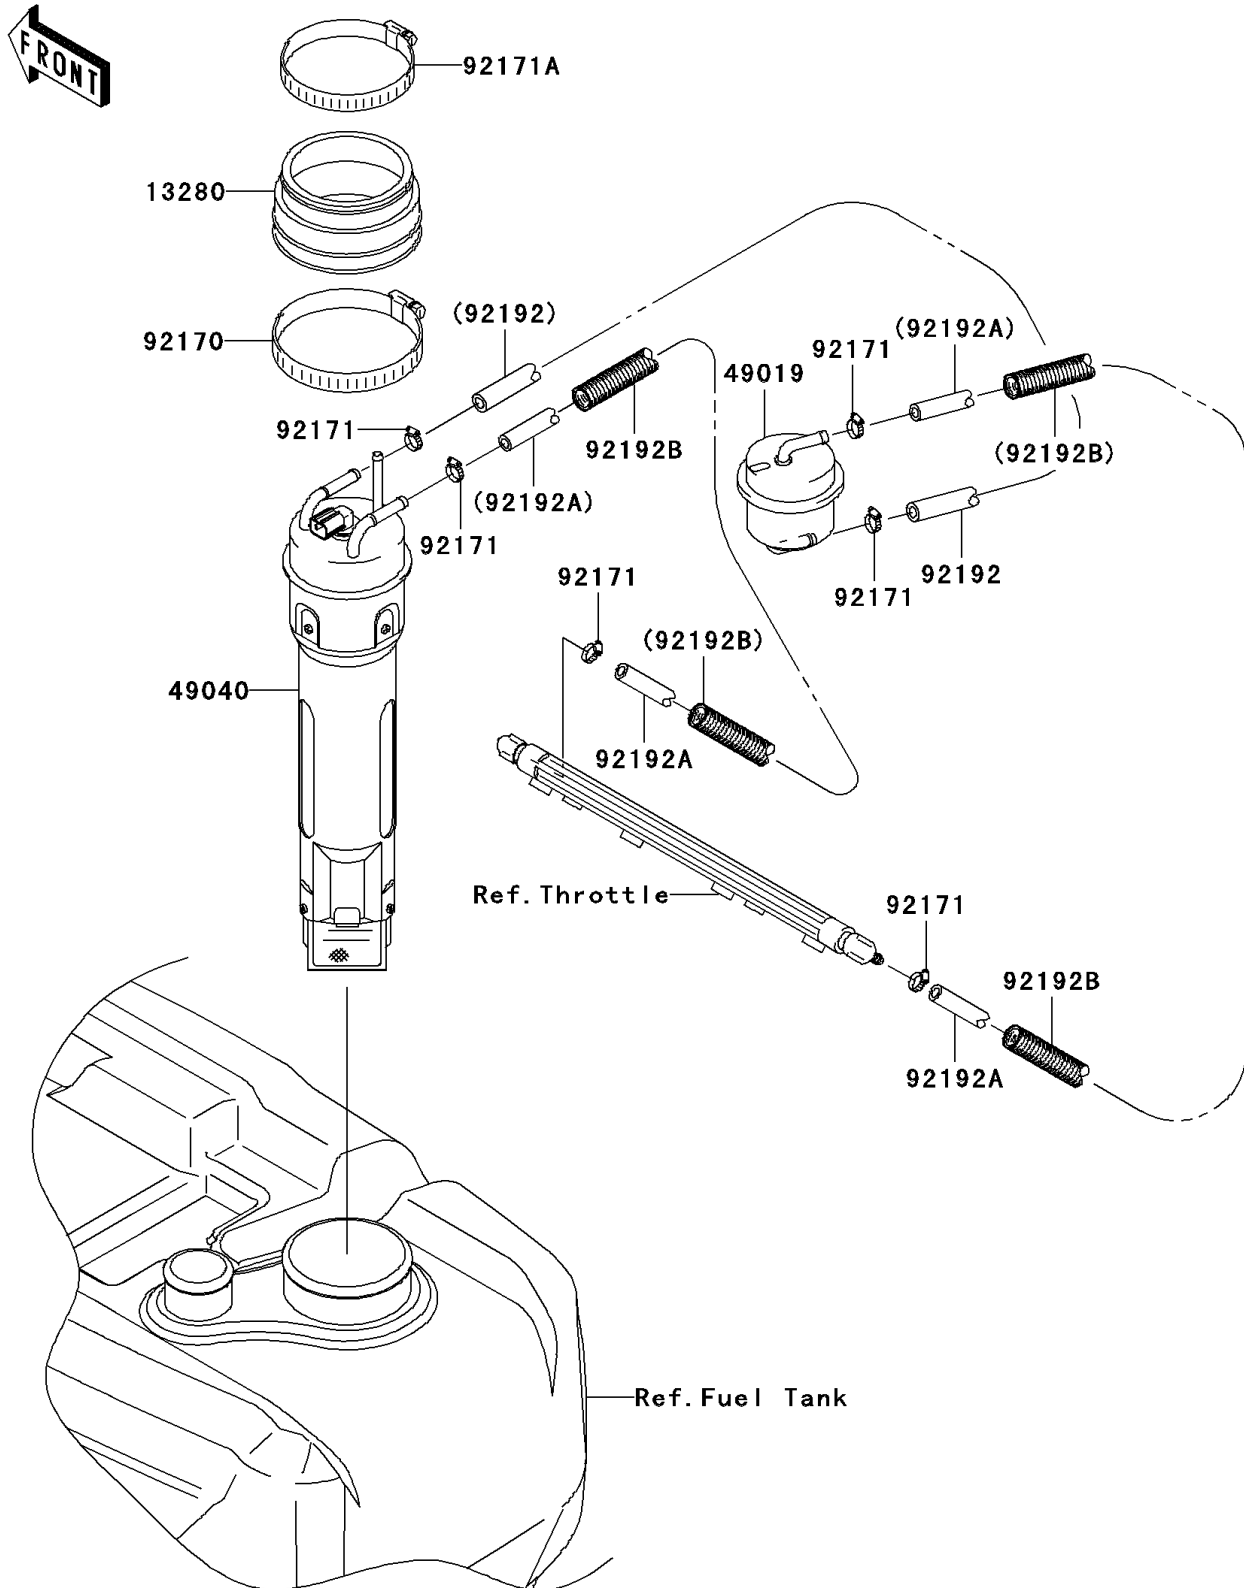

2010 Jet Ski® STX

PARTS DIAGRAM

Fuel Pump

E1520

2010 Jet Ski® STX

PARTS LIST

Fuel Pump

ITEM NAME	PART NUMBER	QUANTITY
HOLDER (Ref # 13280)	13280-3735	1
FILTER-FUEL (Ref # 49019)	49019-3721	1
PUMP-FUEL (Ref # 49040)	49040-3718	1
CLAMP (Ref # 92170)	92170-3760	1
CLAMP (Ref # 92171)	92171-3712	6
CLAMP (Ref # 92171A)	92171-3716	1
TUBE,7.5X13.5X460 (Ref # 92192)	92192-3736	1
TUBE,7.5X13.5X700 (Ref # 92192A)	92192-3737	2
TUBE,15.3X20.6X650 (Ref # 92192B)	92192-3748	2