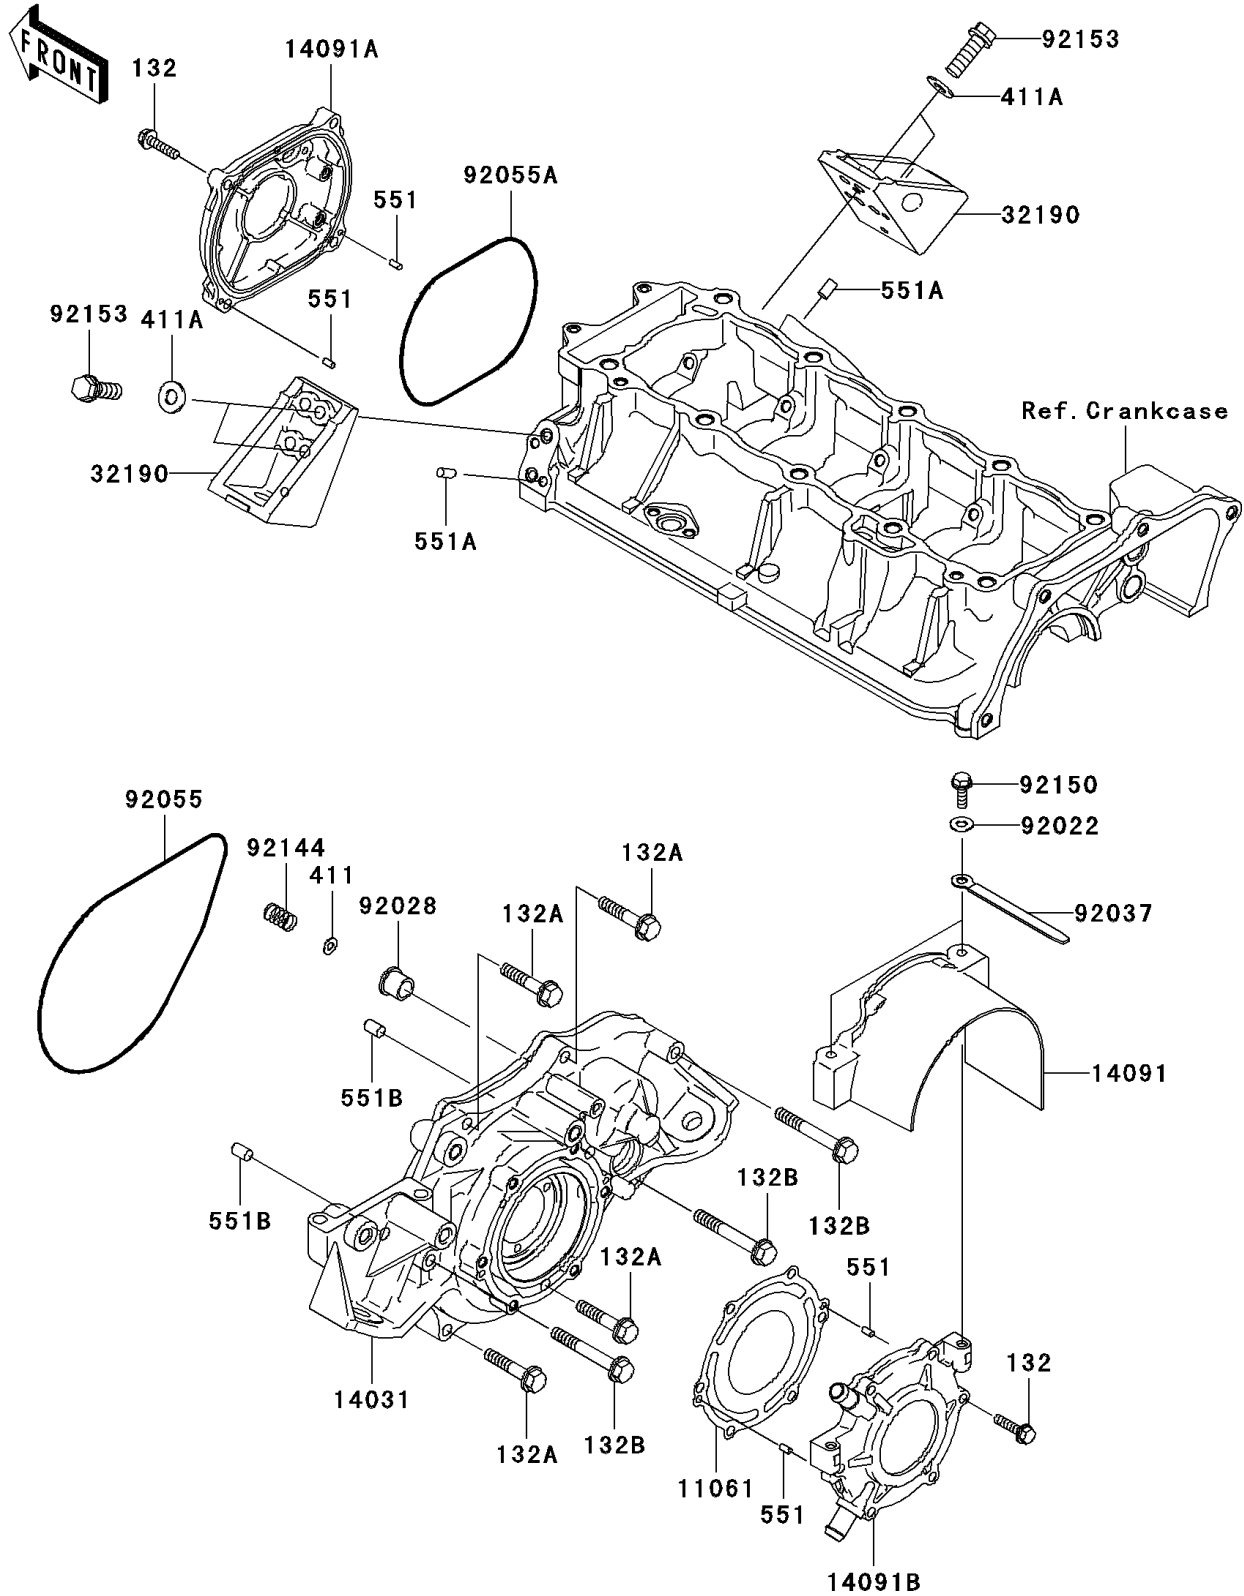

2010 STX PARTS DIAGRAM

Engine Cover(s)

E1431

2010 STX PARTS LIST

Engine Cover(s)

ITEM NAME	PART NUMBER	QUANTITY
GASKET,OUTPUT COVER (Ref # 11061)	11061-3709	1
COVER-GENERATOR (Ref # 14031)	14031-3737	1
COVER,COUPLING (Ref # 14091)	14091-3749	1
COVER,PULS (Ref # 14091A)	14091-3763	1
COVER,OUTPUT (Ref # 14091B)	14091-3776	1
BRACKET-ENGINE (Ref # 32190)	32190-3703	2
WASHER,6.5X20X1.5 (Ref # 92022)	92022-3710	2
BUSHING (Ref # 92028)	92028-3718	1
CLAMP,L=100 (Ref # 92037)	92037-3736	2
RING-O,196X3 (Ref # 92055)	92055-3761	1
RING-O,120X3 (Ref # 92055A)	92055-3762	1
SPRING (Ref # 92144)	92144-3728	1
BOLT,6X18 (Ref # 92150)	92150-3729	2
BOLT,FLANGED,8X30 (Ref # 92153)	92153-3722	4
BOLT-FLANGED-SMALL,6X25 (Ref # 132)	132BD0625	10
BOLT-FLANGED-SMALL,8X40 (Ref # 132A)	132BD0840	4
BOLT-FLANGED-SMALL,8X60 (Ref # 132B)	132BD0860	3
WASHER-PLAIN,5MM (Ref # 411)	411S0500	1
WASHER-PLAIN,8MM (Ref # 411A)	411S0800	4
PIN-DOWEL (Ref # 551)	551R0408	4
PIN-DOWEL (Ref # 551A)	551R0612	4
PIN-DOWEL (Ref # 551B)	551R0812	2