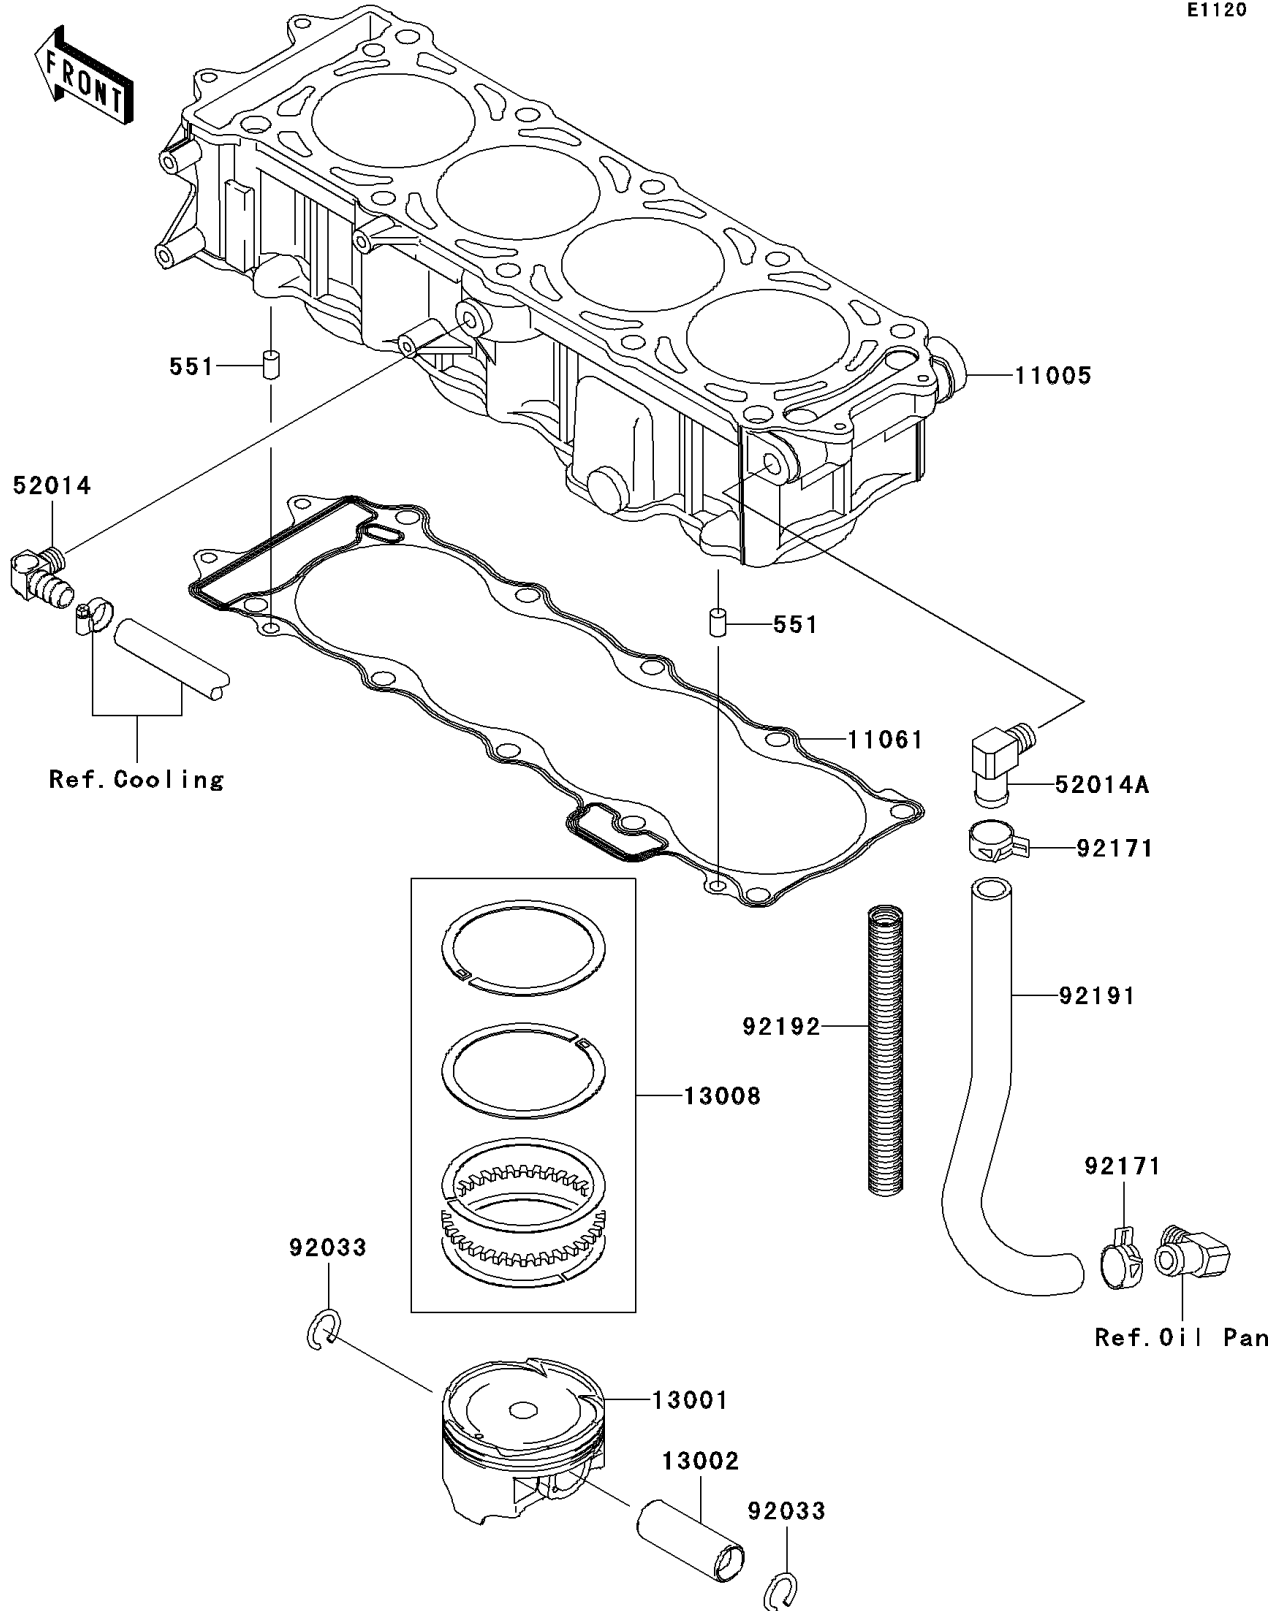

2010 STX PARTS DIAGRAM

Cylinder/Piston(s)

E1120

2010 STX PARTS LIST

Cylinder/Piston(s)

ITEM NAME	PART NUMBER	QUANTITY
CYLINDER-ENGINE (Ref # 11005)	11005-3768	1
GASKET,CYLINDER BASE (Ref # 11061)	11061-3708	1
PISTON-ENGINE (Ref # 13001)	13001-3737	4
PIN-PISTON (Ref # 13002)	13002-3709	4
RING-SET-PISTON (Ref # 13008)	13008-1196	4
ELBOW (Ref # 52014)	52014-3711	1
ELBOW (Ref # 52014A)	52014-3717	1
RING-SNAP (Ref # 92033)	92033-1188	8
CLAMP,TUBE (Ref # 92171)	92171-3710	2
TUBE,BREATHER (Ref # 92191)	92191-3983	1
TUBE,19.5X23.8X170 (Ref # 92192)	92192-3702	1
PIN-DOWEL (Ref # 551)	551R0812	2