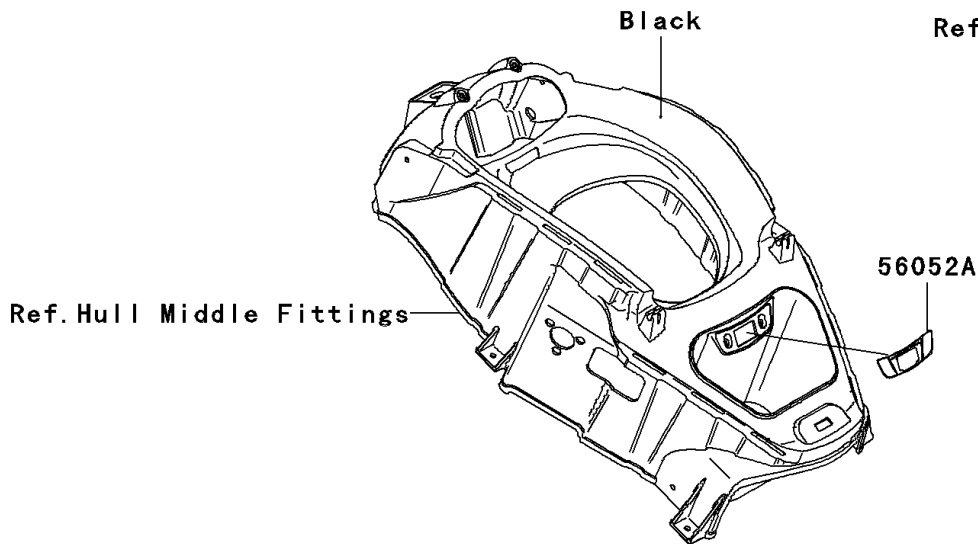

2008 Ultra 250X PARTS DIAGRAM

Decals(Red)(B8F)

F3880D

2008 Ultra 250X PARTS LIST

Decals(Red)(B8F)

ITEM NAME	PART NUMBER	QUANTITY
MARK,SUPERCHARGED (Ref # 56052)	56052-3877	1
MARK,IMMOBILIZER (Ref # 56052A)	56052-3878	1
MARK,DECK,KAWASAKI (Ref # 56054)	56054-3708	2
MARK,DECK,JET SKI (Ref # 56054A)	56054-3710	2
MARK,DECK,ULTRA 250X (Ref # 56054B)	56054-3711	2
MARK,SUPERCHARGED (Ref # 56054C)	56054-3712	2
PATTERN,HULL,FR,LH (Ref # 56068)	56068-3731	1
PATTERN,HULL,RR,LH (Ref # 56068A)	56068-3732	1
PATTERN,HULL,FR,RH (Ref # 56068B)	56068-3733	1
PATTERN,HULL,RR,RH (Ref # 56068C)	56068-3734	1
PATTERN,DECK,FR,LH (Ref # 56068D)	56068-3735	1
PATTERN,DECK,FR,RH (Ref # 56068E)	56068-3736	1
PATTERN,DECK,RR,LH (Ref # 56068F)	56068-3737	1
PATTERN,DECK,RR,RH (Ref # 56068G)	56068-3738	1
PATTERN,HATCH COVER,LH (Ref # 56068H)	56068-3739	1
PATTERN,HATCH COVER,RH (Ref # 56068I)	56068-3740	1