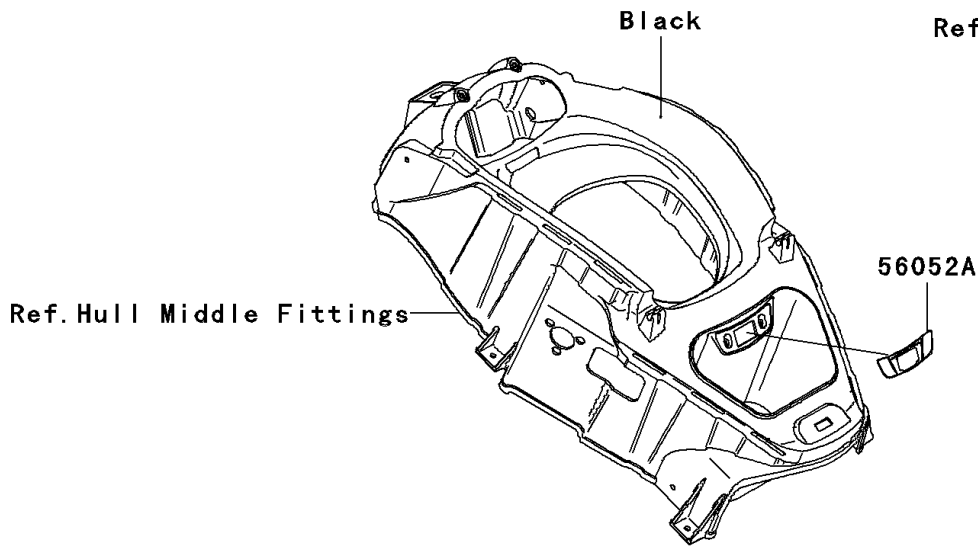

2008 Ultra 250X PARTS DIAGRAM

Decals(Green)(B8F)

F3880C

2008 Ultra 250X PARTS LIST

Decals(Green)(B8F)

ITEM NAME	PART NUMBER	QUANTITY
MARK,SUPERCHARGED (Ref # 56052)	56052-3877	1
MARK,IMMOBILIZER (Ref # 56052A)	56052-3878	1
MARK,DECK,JET SKI (Ref # 56054)	56054-3713	2
MARK,DECK,ULTRA 250X (Ref # 56054A)	56054-3714	2
MARK,DECK,KAWASAKI (Ref # 56054B)	56054-3715	2
MARK,SUPERCHARGED (Ref # 56054C)	56054-3716	2
PATTERN,HULL,FR,LH (Ref # 56068)	56068-3741	1
PATTERN,HULL,RR,LH (Ref # 56068A)	56068-3742	1
PATTERN,HULL,FR,RH (Ref # 56068B)	56068-3743	1
PATTERN,HULL,RR,RH (Ref # 56068C)	56068-3744	1
PATTERN,DECK,FR,LH (Ref # 56068D)	56068-3745	1
PATTERN,DECK,FR,RH (Ref # 56068E)	56068-3746	1
PATTERN,DECK,RR,LH (Ref # 56068F)	56068-3747	1
PATTERN,DECK,RR,RH (Ref # 56068G)	56068-3748	1
PATTERN,HATCH COVER,LH (Ref # 56068H)	56068-3749	1
PATTERN,HATCH COVER,RH (Ref # 56068I)	56068-3750	1