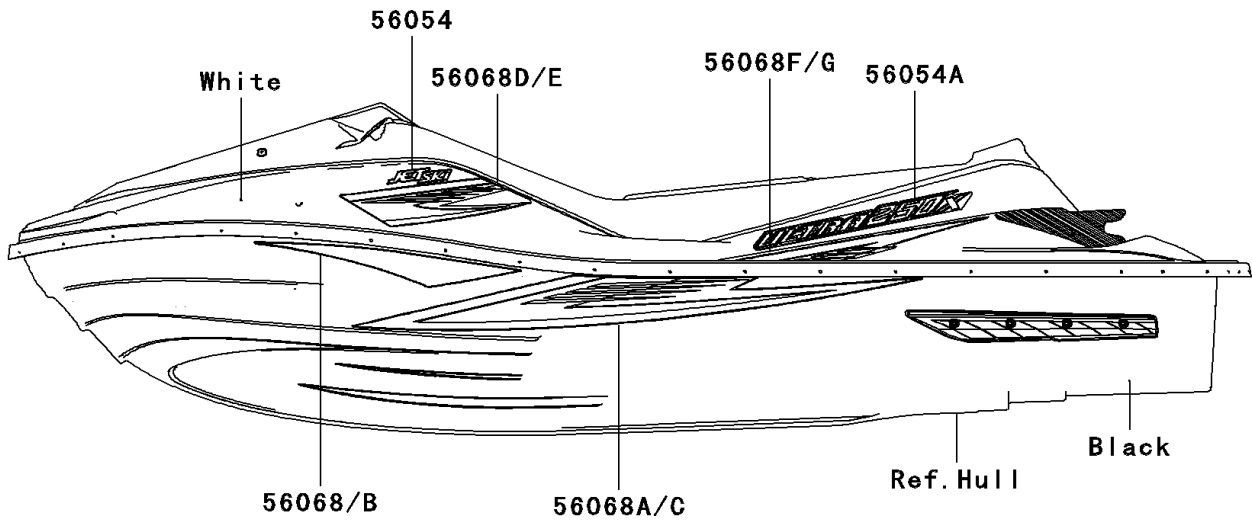

2008 Ultra 250X PARTS DIAGRAM

Decals(Green)(B8F)

F3880C

2008 Ultra 250X PARTS LIST

Decals(Green)(B8F)

ITEM NAME	PART NUMBER	QUANTITY
MARK,SUPERCHARGED (Ref # 56052)	56052-3877	1
MARK,IMMOBILIZER (Ref # 56052A)	56052-3878	1
MARK,DECK,JET SKI (Ref # 56054)	56054-3713	2
MARK,DECK,ULTRA 250X (Ref # 56054A)	56054-3714	2
MARK,DECK,KAWASAKI (Ref # 56054B)	56054-3715	2
MARK,SUPERCHARGED (Ref # 56054C)	56054-3716	2
PATTERN,HULL,FR,LH (Ref # 56068)	56068-3741	1
PATTERN,HULL,RR,LH (Ref # 56068A)	56068-3742	1
PATTERN,HULL,FR,RH (Ref # 56068B)	56068-3743	1
PATTERN,HULL,RR,RH (Ref # 56068C)	56068-3744	1
PATTERN,DECK,FR,LH (Ref # 56068D)	56068-3745	1
PATTERN,DECK,FR,RH (Ref # 56068E)	56068-3746	1
PATTERN,DECK,RR,LH (Ref # 56068F)	56068-3747	1
PATTERN,DECK,RR,RH (Ref # 56068G)	56068-3748	1
PATTERN,HATCH COVER,LH (Ref # 56068H)	56068-3749	1
PATTERN,HATCH COVER,RH (Ref # 56068I)	56068-3750	1