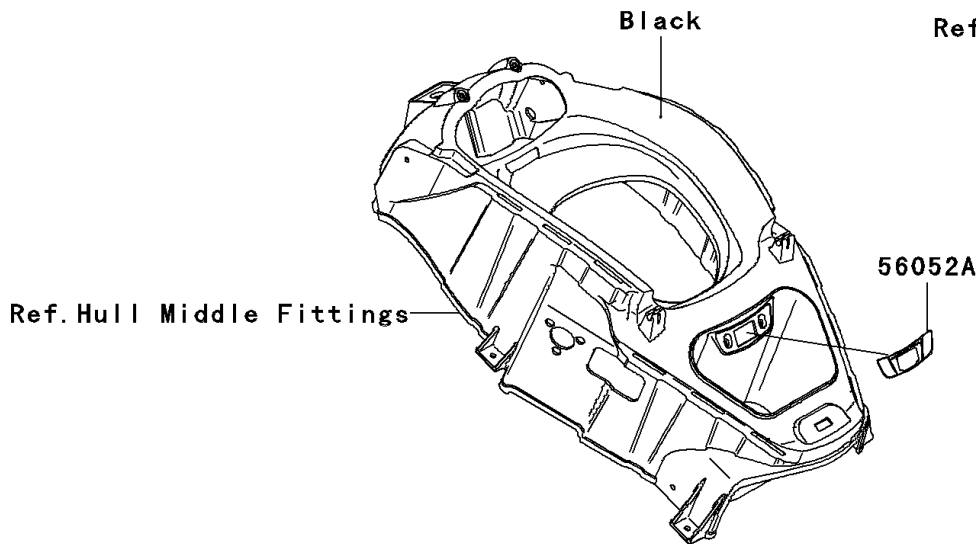

2008 Ultra 250X PARTS DIAGRAM

Decals(Blue)(B8F)(US)

F3880B

2008 Ultra 250X PARTS LIST

Decals(Blue)(B8F)(US)

ITEM NAME	PART NUMBER	QUANTITY
MARK,SUPERCHARGED (Ref # 56052)	56052-3877	1
MARK,IMMOBILIZER (Ref # 56052A)	56052-3878	1
MARK,DECK,JET SKI (Ref # 56054)	56054-3706	2
MARK,DECK,ULTRA 250X (Ref # 56054A)	56054-3707	2
MARK,DECK,KAWASAKI (Ref # 56054B)	56054-3708	2
MARK,SUPERCHARGED (Ref # 56054C)	56054-3709	2
PATTERN,HULL,FR,LH (Ref # 56068)	56068-3721	1
PATTERN,HULL,RR,LH (Ref # 56068A)	56068-3722	1
PATTERN,HULL,FR,RH (Ref # 56068B)	56068-3723	1
PATTERN,HULL,RR,RH (Ref # 56068C)	56068-3724	1
PATTERN,DECK,FR,LH (Ref # 56068D)	56068-3725	1
PATTERN,DECK,FR,RH (Ref # 56068E)	56068-3726	1
PATTERN,DECK,RR,LH (Ref # 56068F)	56068-3727	1
PATTERN,DECK,RR,RH (Ref # 56068G)	56068-3728	1
PATTERN,HATCH COVER,LH (Ref # 56068H)	56068-3729	1
PATTERN,HATCH COVER,RH (Ref # 56068I)	56068-3730	1