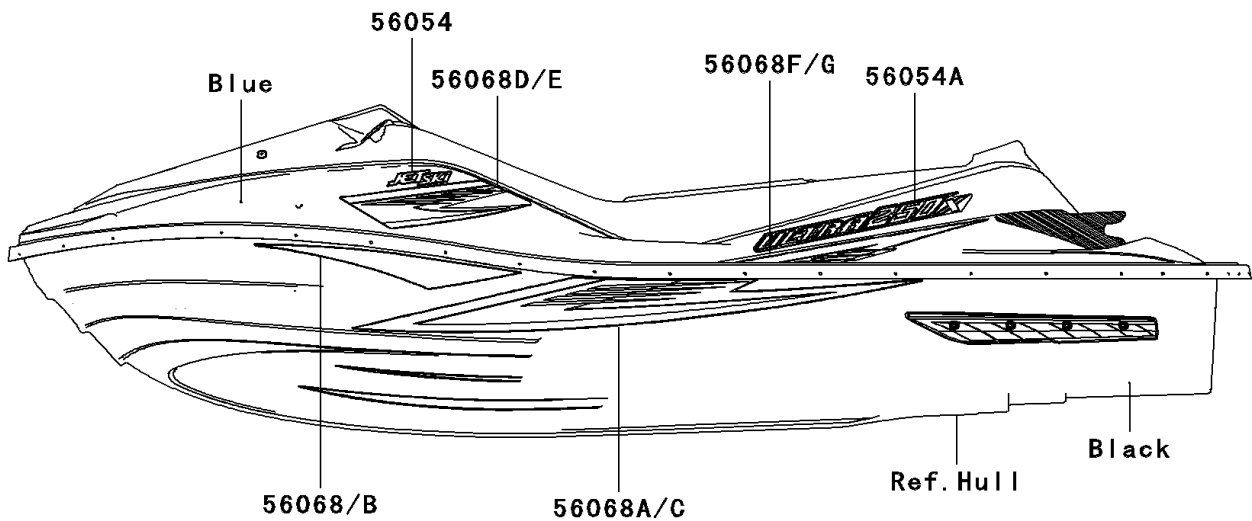

2008 Ultra 250X PARTS DIAGRAM

Decals(Blue)(B8F)(US)

F3880B

2008 Ultra 250X PARTS LIST

Decals(Blue)(B8F)(US)

ITEM NAME	PART NUMBER	QUANTITY
MARK,SUPERCHARGED (Ref # 56052)	56052-3877	1
MARK,IMMOBILIZER (Ref # 56052A)	56052-3878	1
MARK,DECK,JET SKI (Ref # 56054)	56054-3706	2
MARK,DECK,ULTRA 250X (Ref # 56054A)	56054-3707	2
MARK,DECK,KAWASAKI (Ref # 56054B)	56054-3708	2
MARK,SUPERCHARGED (Ref # 56054C)	56054-3709	2
PATTERN,HULL,FR,LH (Ref # 56068)	56068-3721	1
PATTERN,HULL,RR,LH (Ref # 56068A)	56068-3722	1
PATTERN,HULL,FR,RH (Ref # 56068B)	56068-3723	1
PATTERN,HULL,RR,RH (Ref # 56068C)	56068-3724	1
PATTERN,DECK,FR,LH (Ref # 56068D)	56068-3725	1
PATTERN,DECK,FR,RH (Ref # 56068E)	56068-3726	1
PATTERN,DECK,RR,LH (Ref # 56068F)	56068-3727	1
PATTERN,DECK,RR,RH (Ref # 56068G)	56068-3728	1
PATTERN,HATCH COVER,LH (Ref # 56068H)	56068-3729	1
PATTERN,HATCH COVER,RH (Ref # 56068I)	56068-3730	1