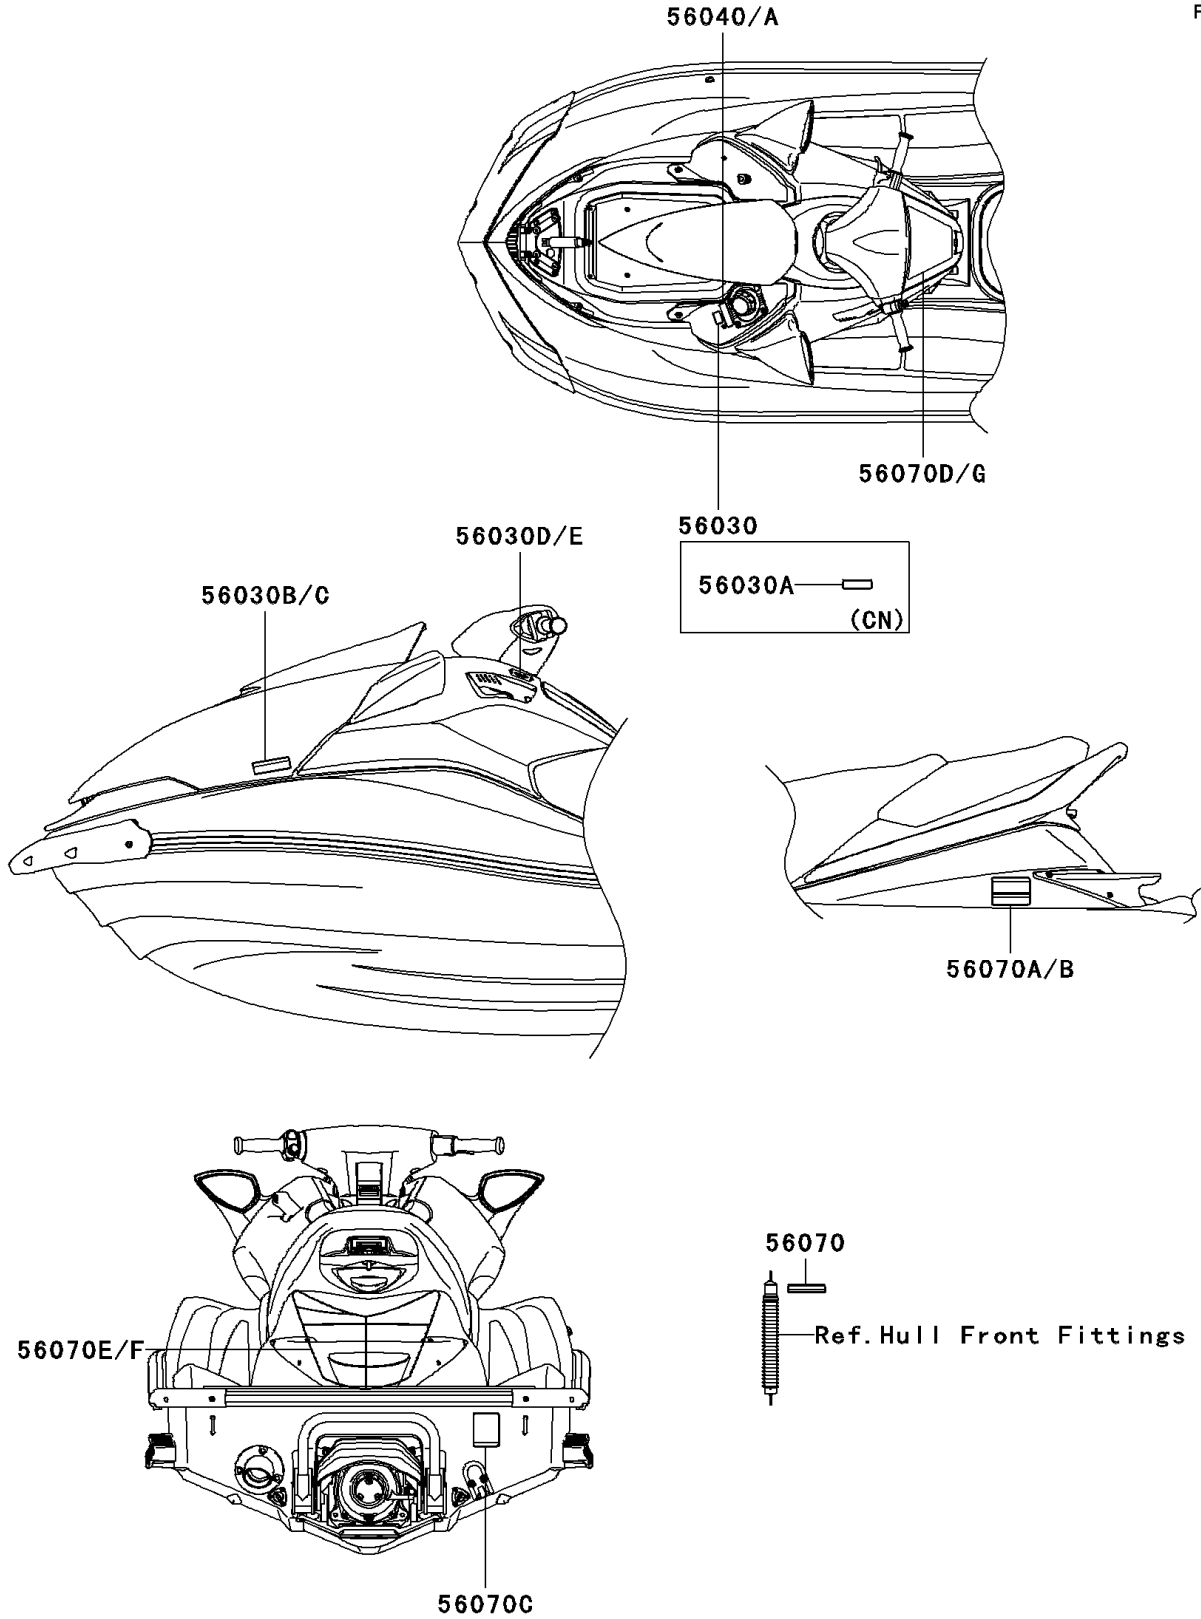

2008 Ultra 250X PARTS DIAGRAM

Labels

F3183

2008 Ultra 250X PARTS LIST

Labels

ITEM NAME	PART NUMBER	QUANTITY
LABEL,GASOLINE (Ref # 56030)	56030-1177	1
LABEL,GASOLINE (Ref # 56030A)	56030-1178	1
LABEL,FIRE EXTINGUISHER (Ref # 56030B)	56030-3755	1
LABEL,FIRE EXTINGUISHER(FRENCH) (Ref # 56030C)	56030-3757	1
LABEL,REVERSE (Ref # 56030D)	56030-3815	1
LABEL,REVERSE (Ref # 56030E)	56030-3816	1
LABEL-WARNING,GASOLINE (Ref # 56040)	56040-3972	1
LABEL,GASOLINE(FRENCH) (Ref # 56040A)	56040-3978	1
LABEL-WARNING,DAMPER (Ref # 56070)	56070-3876	1
LABEL-WARNING,GRAB HANDLE&STEP (Ref # 56070A)	56070-3964	1
LABEL-WARNING,GRAB HANDLE&STEP (Ref # 56070B)	56070-3966	1
LABEL-WARNING,RIGHTING (Ref # 56070C)	56070-3986	1
LABEL-WARNING,TETHER SWITCH (Ref # 56070D)	56070-3988	1
LABEL-WARNING,IMPORTANT SAFETY (Ref # 56070E)	56070-3989	1
LABEL-WARNING,IMPORTANT SAFETY (Ref # 56070F)	56070-3997	1
LABEL-WARNING,TETHER SWITCH (Ref # 56070G)	56070-3998	1