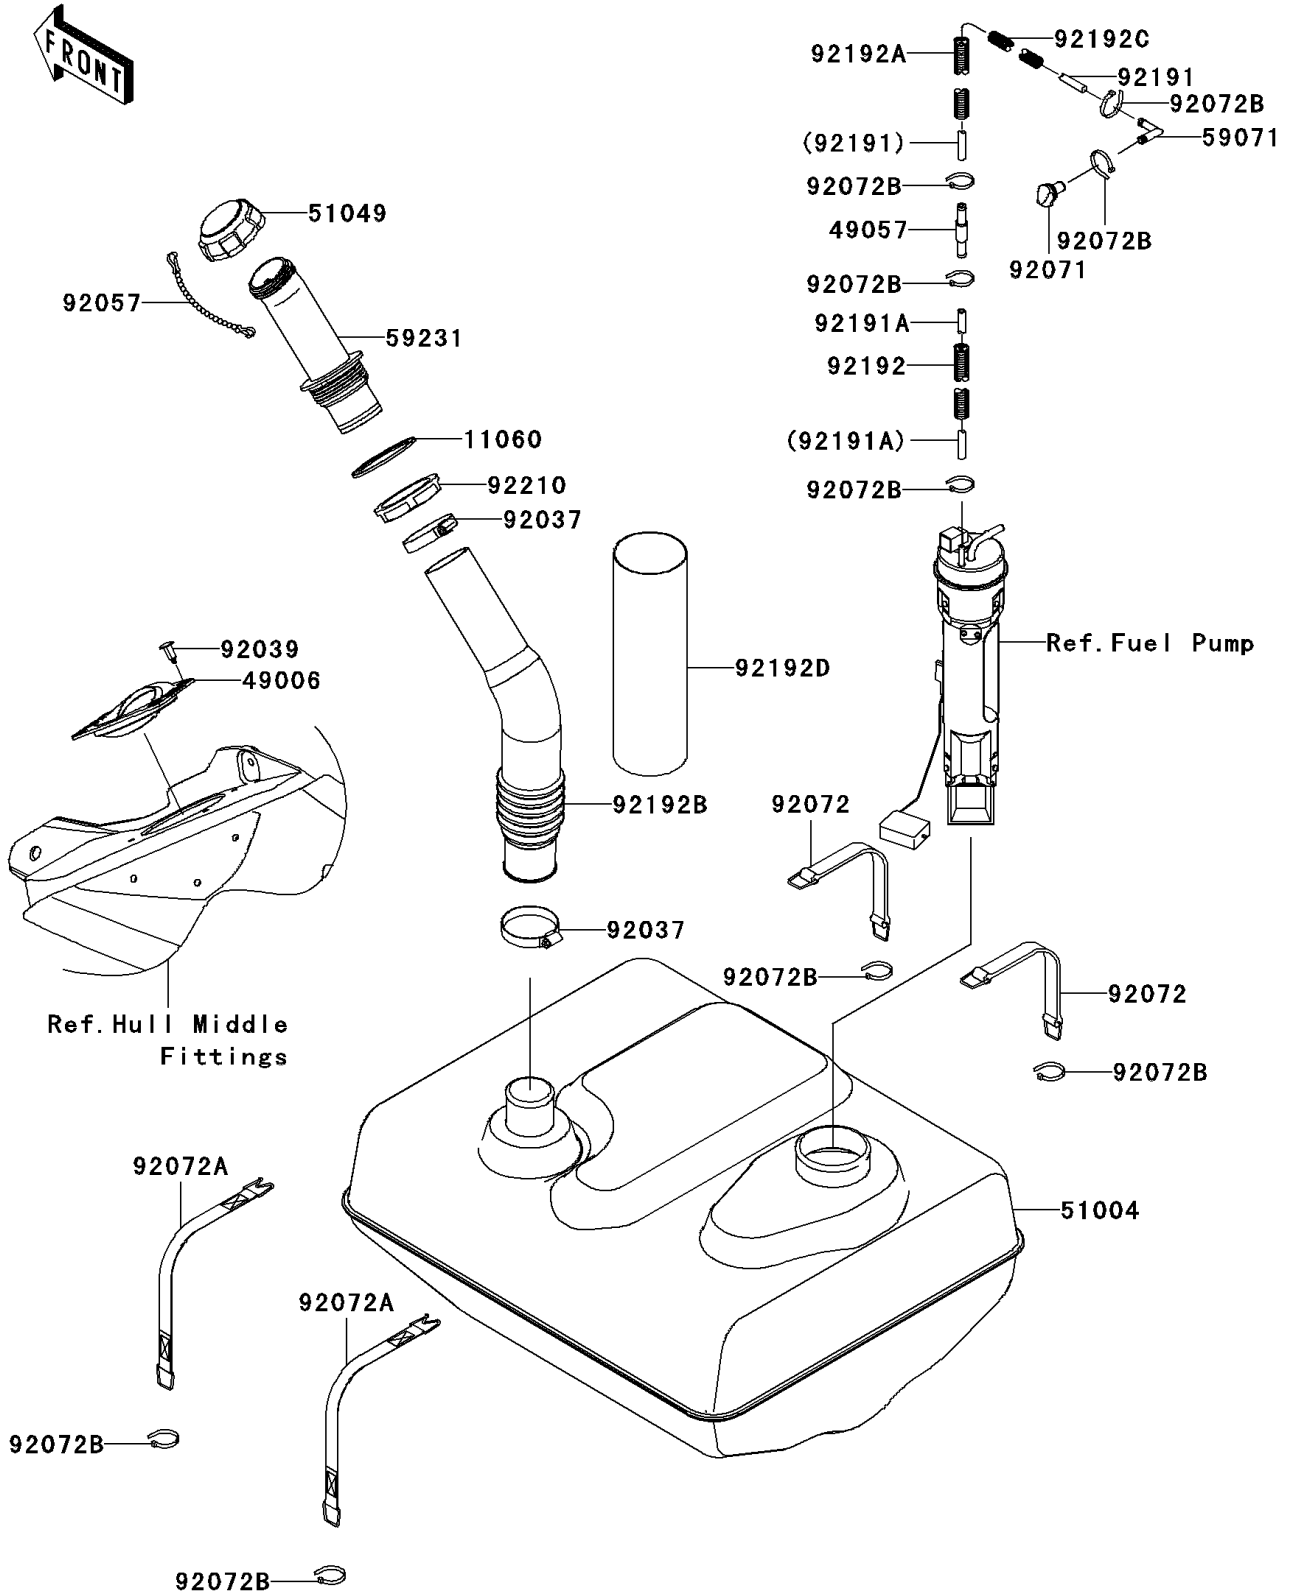

2008 Ultra 250X PARTS DIAGRAM

Fuel Tank

F3173

2008 Ultra 250X PARTS LIST

Fuel Tank

ITEM NAME	PART NUMBER	QUANTITY
GASKET,FUEL-FILLER (Ref # 11060)	11060-3780	1
BOOT (Ref # 49006)	49006-3719	1
VALVE-RELIEF (Ref # 49057)	49057-3707	1
TANK-FUEL (Ref # 51004)	51004-3742	1
CAP-TANK,FUEL (Ref # 51049)	51049-3726	1
JOINT (Ref # 59071)	59071-3736	1
FILLER,FUEL TANK (Ref # 59231)	59231-3727	1
CLAMP (Ref # 92037)	92037-3738	2
RIVET (Ref # 92039)	92039-3788	4
CHAIN,COVER,L=100 (Ref # 92057)	92057-3704	1
GROMMET (Ref # 92071)	92071-3841	1
BAND (Ref # 92072)	92072-3845	2
BAND (Ref # 92072A)	92072-3847	2
BAND,L=99 (Ref # 92072B)	92072-3871	9
TUBE,5.8X10.8X1000 (Ref # 92191)	92191-3736	1
TUBE,5.8X10.8X100 (Ref # 92191A)	92191-3828	1
TUBE,CORRUGATED,L=120 (Ref # 92192)	92192-3749	1
TUBE,CORRUGATED,L=700 (Ref # 92192A)	92192-3750	1
TUBE,FUEL TANK-FILLER (Ref # 92192B)	92192-3752	1
TUBE,CORRUGATED,L=350 (Ref # 92192C)	92192-3788	1
TUBE,86X89X300 (Ref # 92192D)	92192-3822	1
NUT,FILLER (Ref # 92210)	92210-3751	1