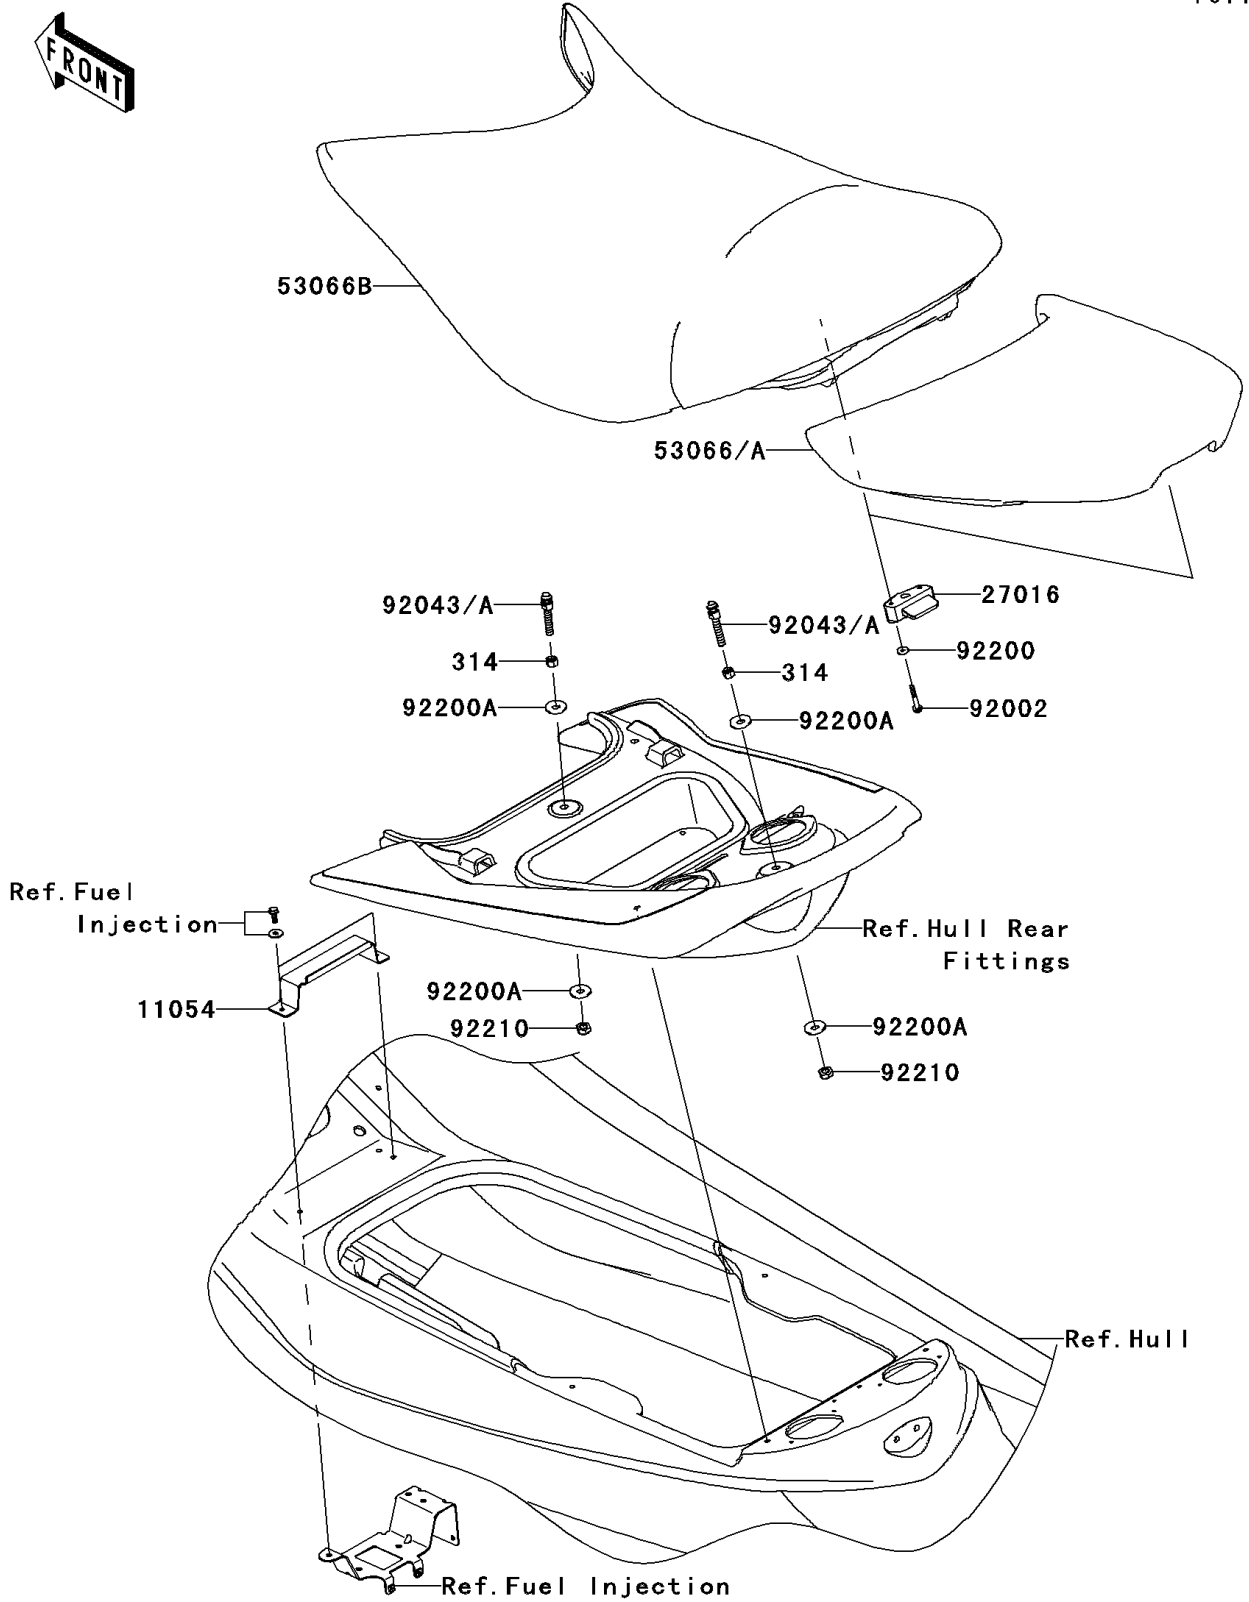

# 2008 Ultra 250X PARTS DIAGRAM

Seat

F3146

## 2008 Ultra 250X PARTS LIST

### Seat

ITEM NAME	PART NUMBER	QUANTITY
BRACKET,FRONT SEAT (Ref # 11054)	11054-3702	1
LOCK-ASSY,SEAT,FR&RR (Ref # 27016)	27016-3758	2
SEAT-ASSY,RR,P.SILVER (Ref # 53066)	53066-3712-12N	1
SEAT-ASSY,FR,BLACK (Ref # 53066B)	53066-3718-MA	1
BOLT,6X40 (Ref # 92002)	92002-3716	4
PIN (Ref # 92043A)	92043-3763	2
WASHER,6.5X16X2.0 (Ref # 92200)	92200-1543	4
WASHER (Ref # 92200A)	92200-3762	4
NUT,LOCK,10MM (Ref # 92210)	92210-3792	2
NUT-HEX-FINE,10MM (Ref # 314)	314R1000	2