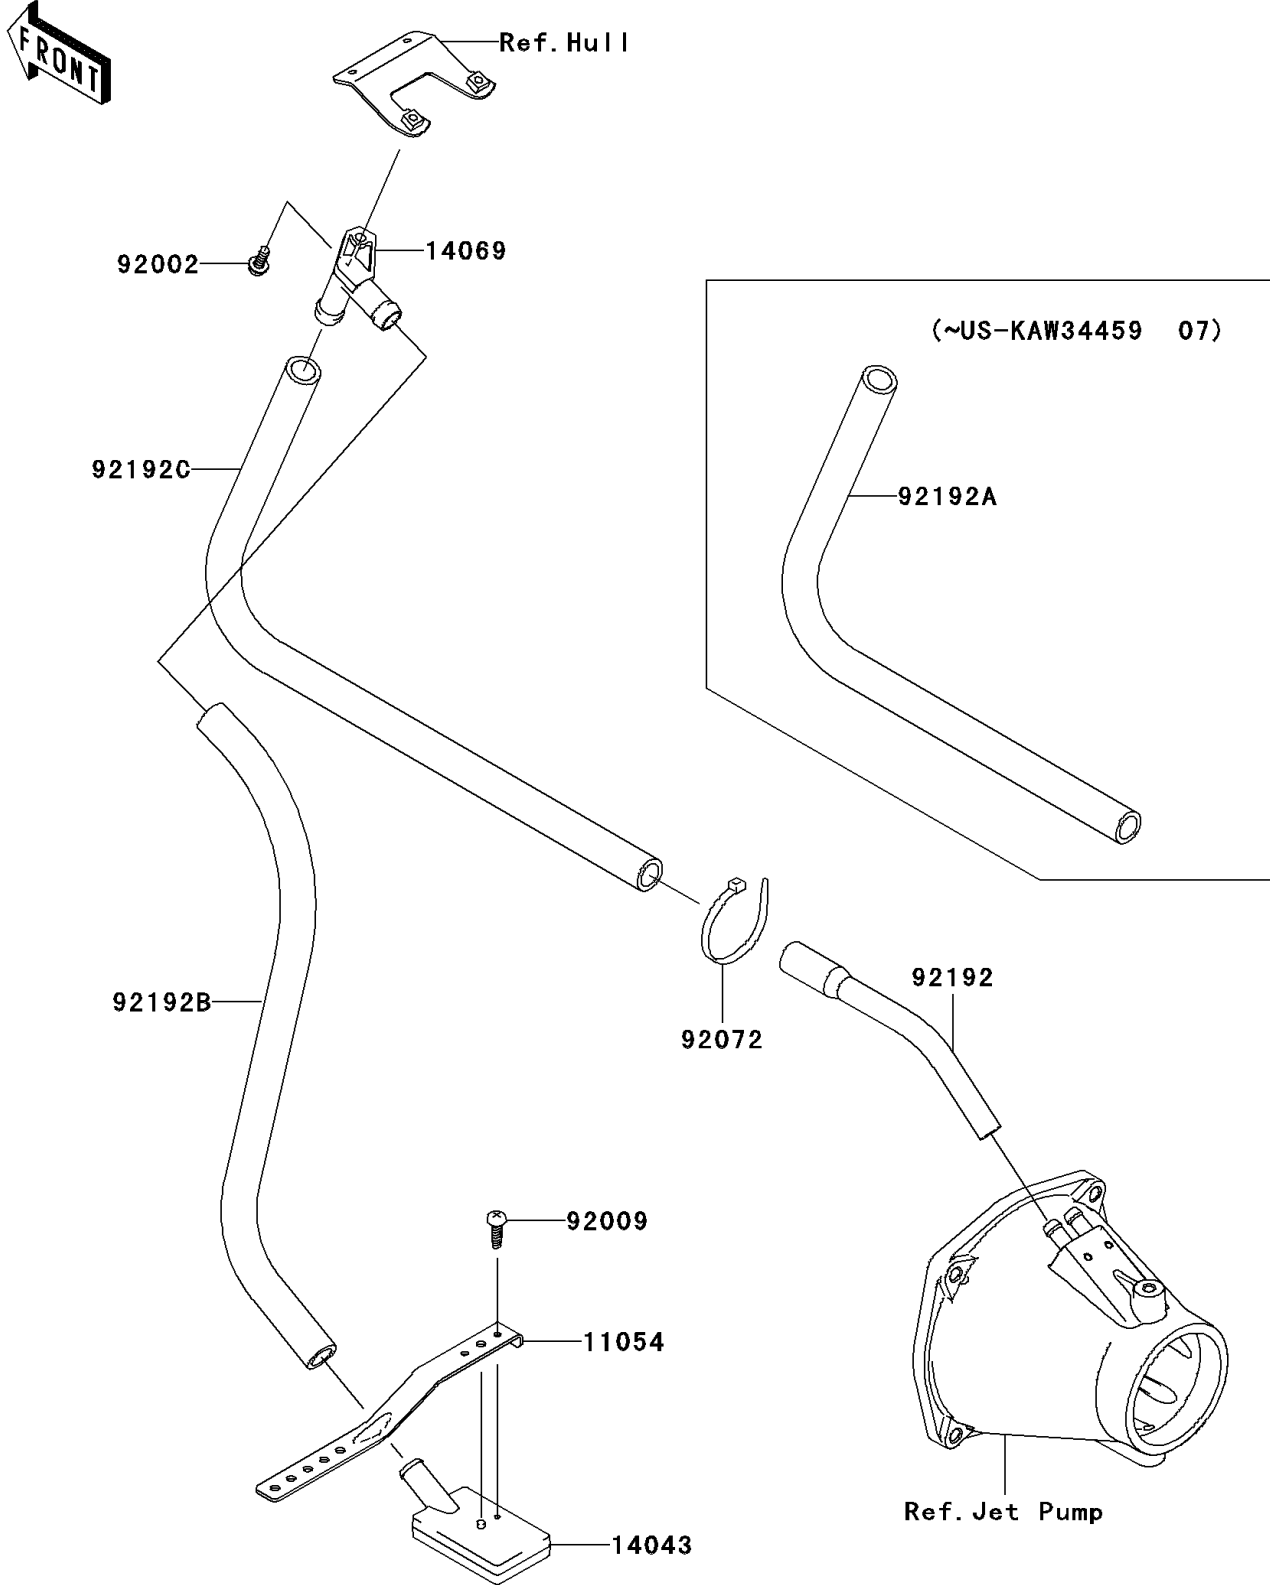

# 2008 Ultra 250X PARTS DIAGRAM

Bilge System

F3145

## 2008 Ultra 250X PARTS LIST

### Bilge System

ITEM NAME	PART NUMBER	QUANTITY
BRACKET,LH&RH (Ref # 11054)	11054-3703	2
FILTER (Ref # 14043)	14043-3711	2
BREATHER (Ref # 14069)	14069-3708	2
BOLT,6X16 (Ref # 92002)	92002-3728	2
SCREW,TAPPING,4X14 (Ref # 92009)	92009-3762	2
BAND,L=188 (Ref # 92072)	92072-1239	2
TUBE,HULL-NOZZLE (Ref # 92192)	92192-3753	2
TUBE,FILTER-BREATHER (Ref # 92192B)	92192-3755	2
TUBE,BREATHER-HULL (Ref # 92192C)	92192-3826	2