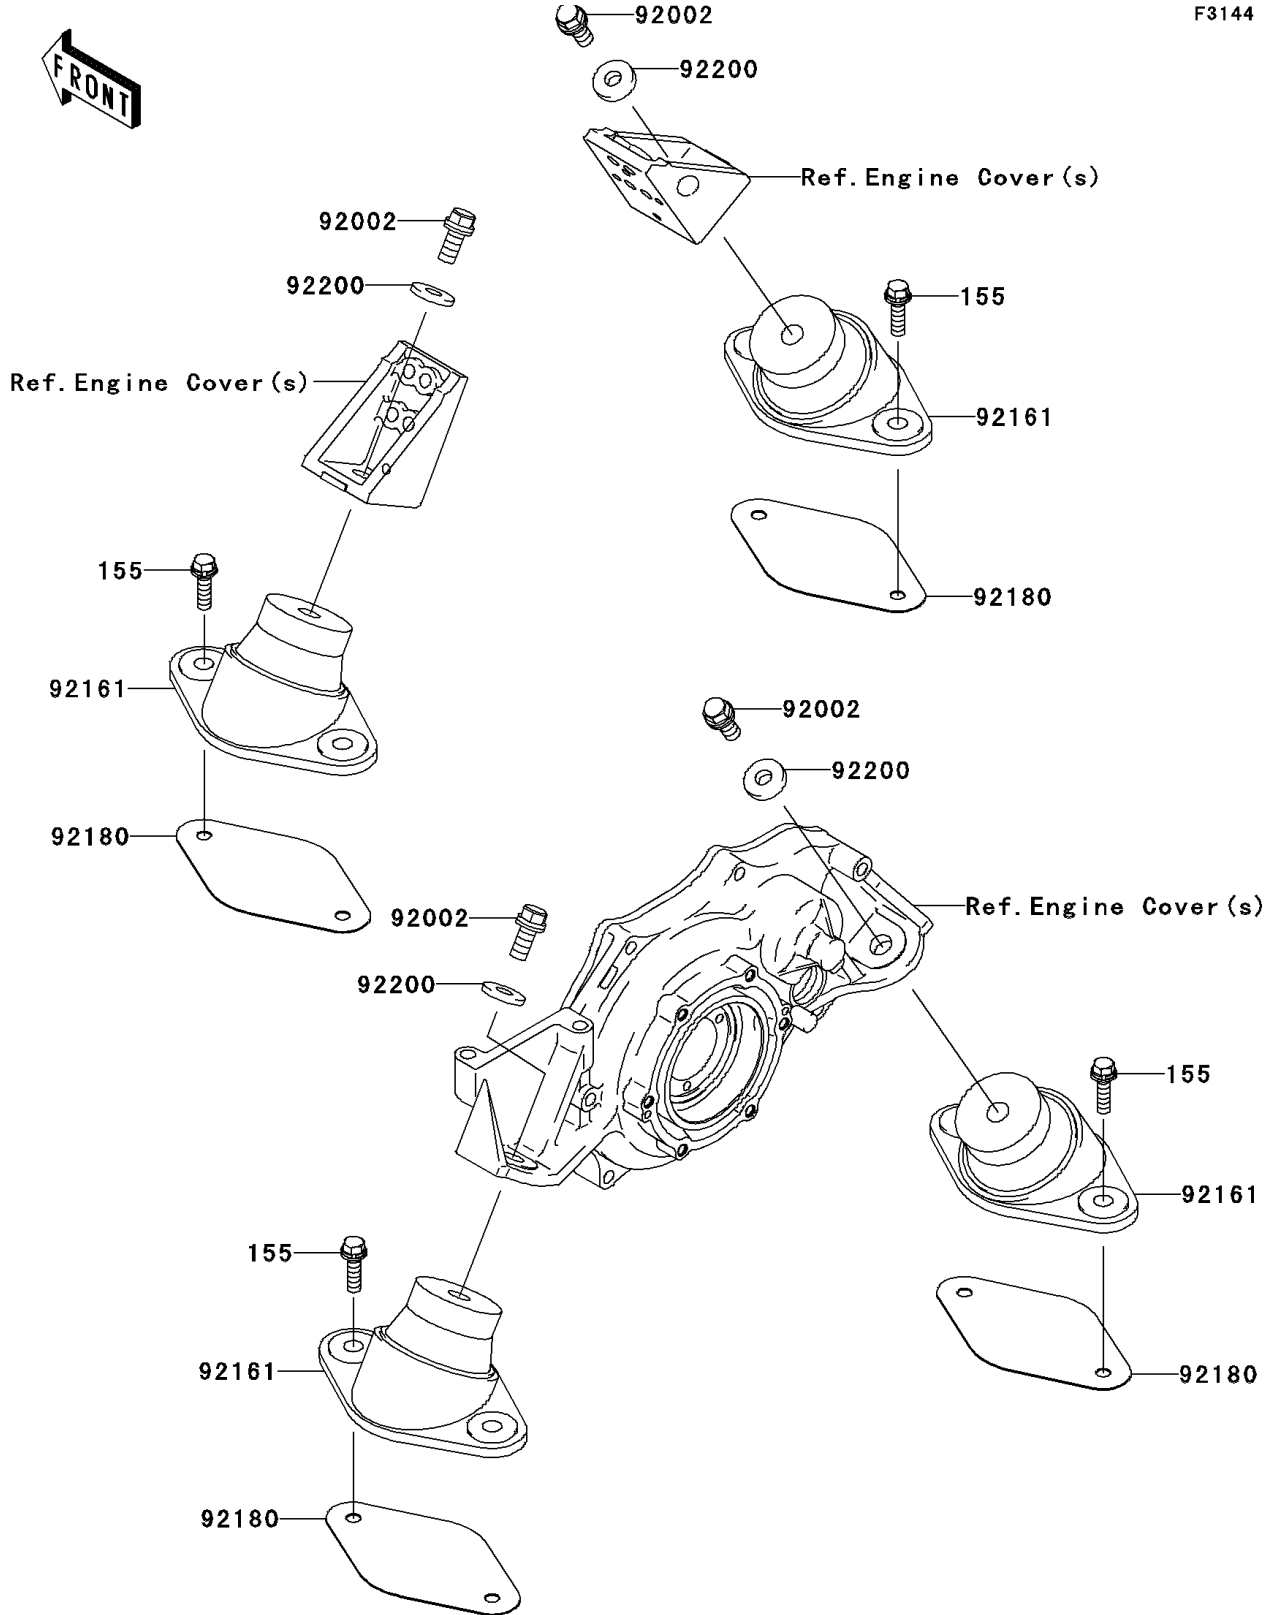

2008 Ultra 250X PARTS DIAGRAM

Engine Mount

F3144

2008 Ultra 250X PARTS LIST

Engine Mount

ITEM NAME	PART NUMBER	QUANTITY
BOLT,10X25 (Ref # 92002)	92002-3770	4
DAMPER,ENGINE MOUNT (Ref # 92161)	92161-3789	4
SHIM,T=1.0 (Ref # 92180)	92180-3716	AR
WASHER,10.5X26X4 (Ref # 92200)	92200-3798	4
BOLT-WSP-SMALL,8X30 (Ref # 155)	155R0830	8