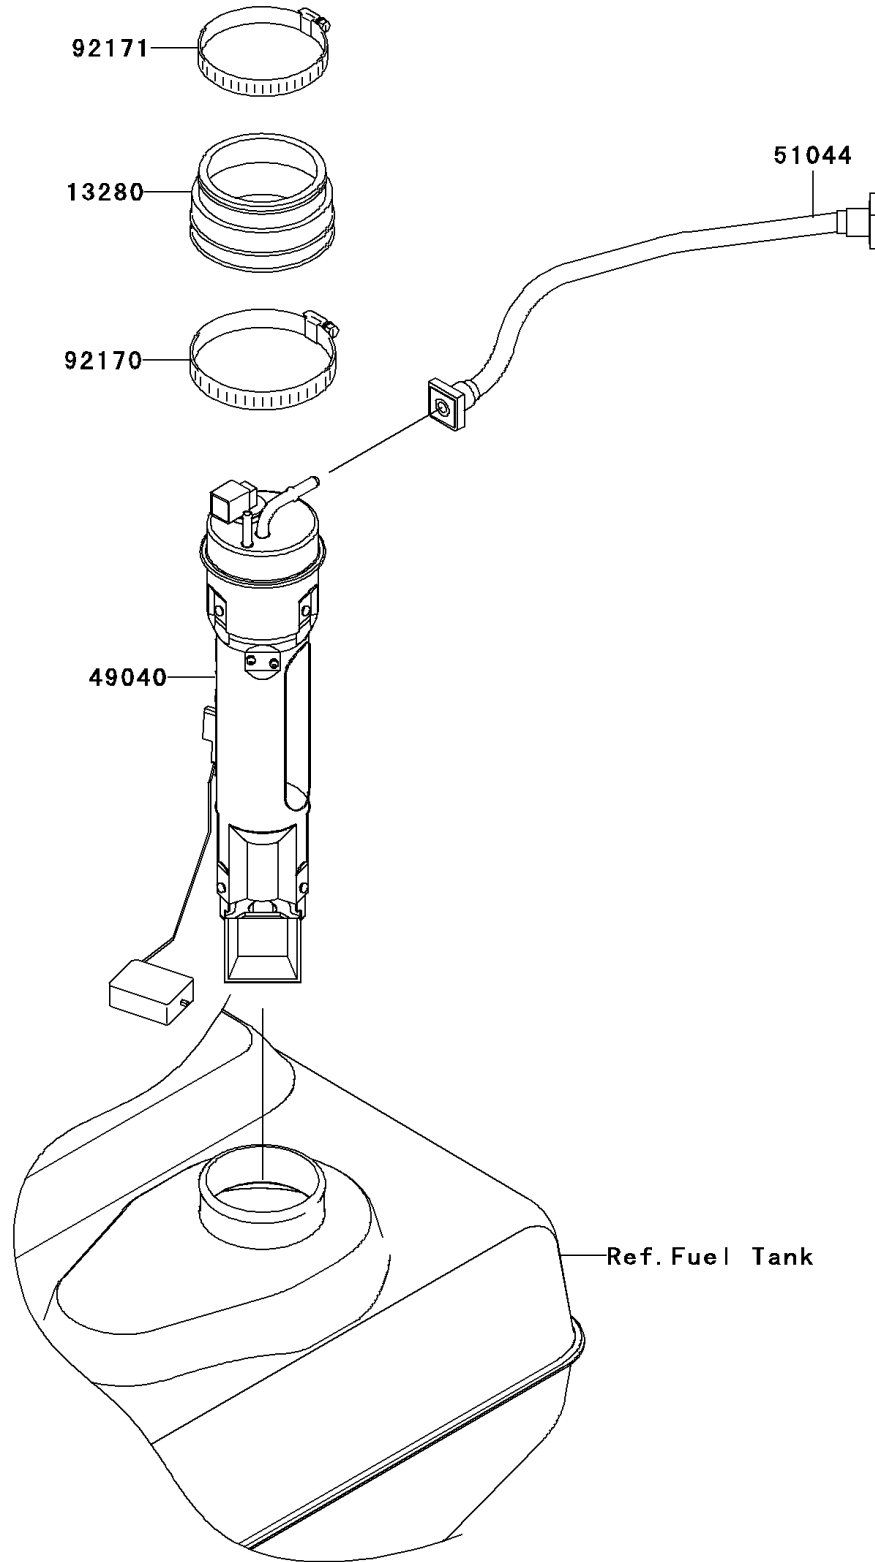

2008 Ultra 250X PARTS DIAGRAM

Fuel Pump

E1520

2008 Ultra 250X PARTS LIST

Fuel Pump

ITEM NAME	PART NUMBER	QUANTITY
HOLDER (Ref # 13280)	13280-3735	1
PUMP-FUEL (Ref # 49040)	49040-3719	1
TUBE-ASSY,FUEL (Ref # 51044)	51044-3705	1
CLAMP (Ref # 92170)	92170-3760	1
CLAMP (Ref # 92171)	92171-3716	1