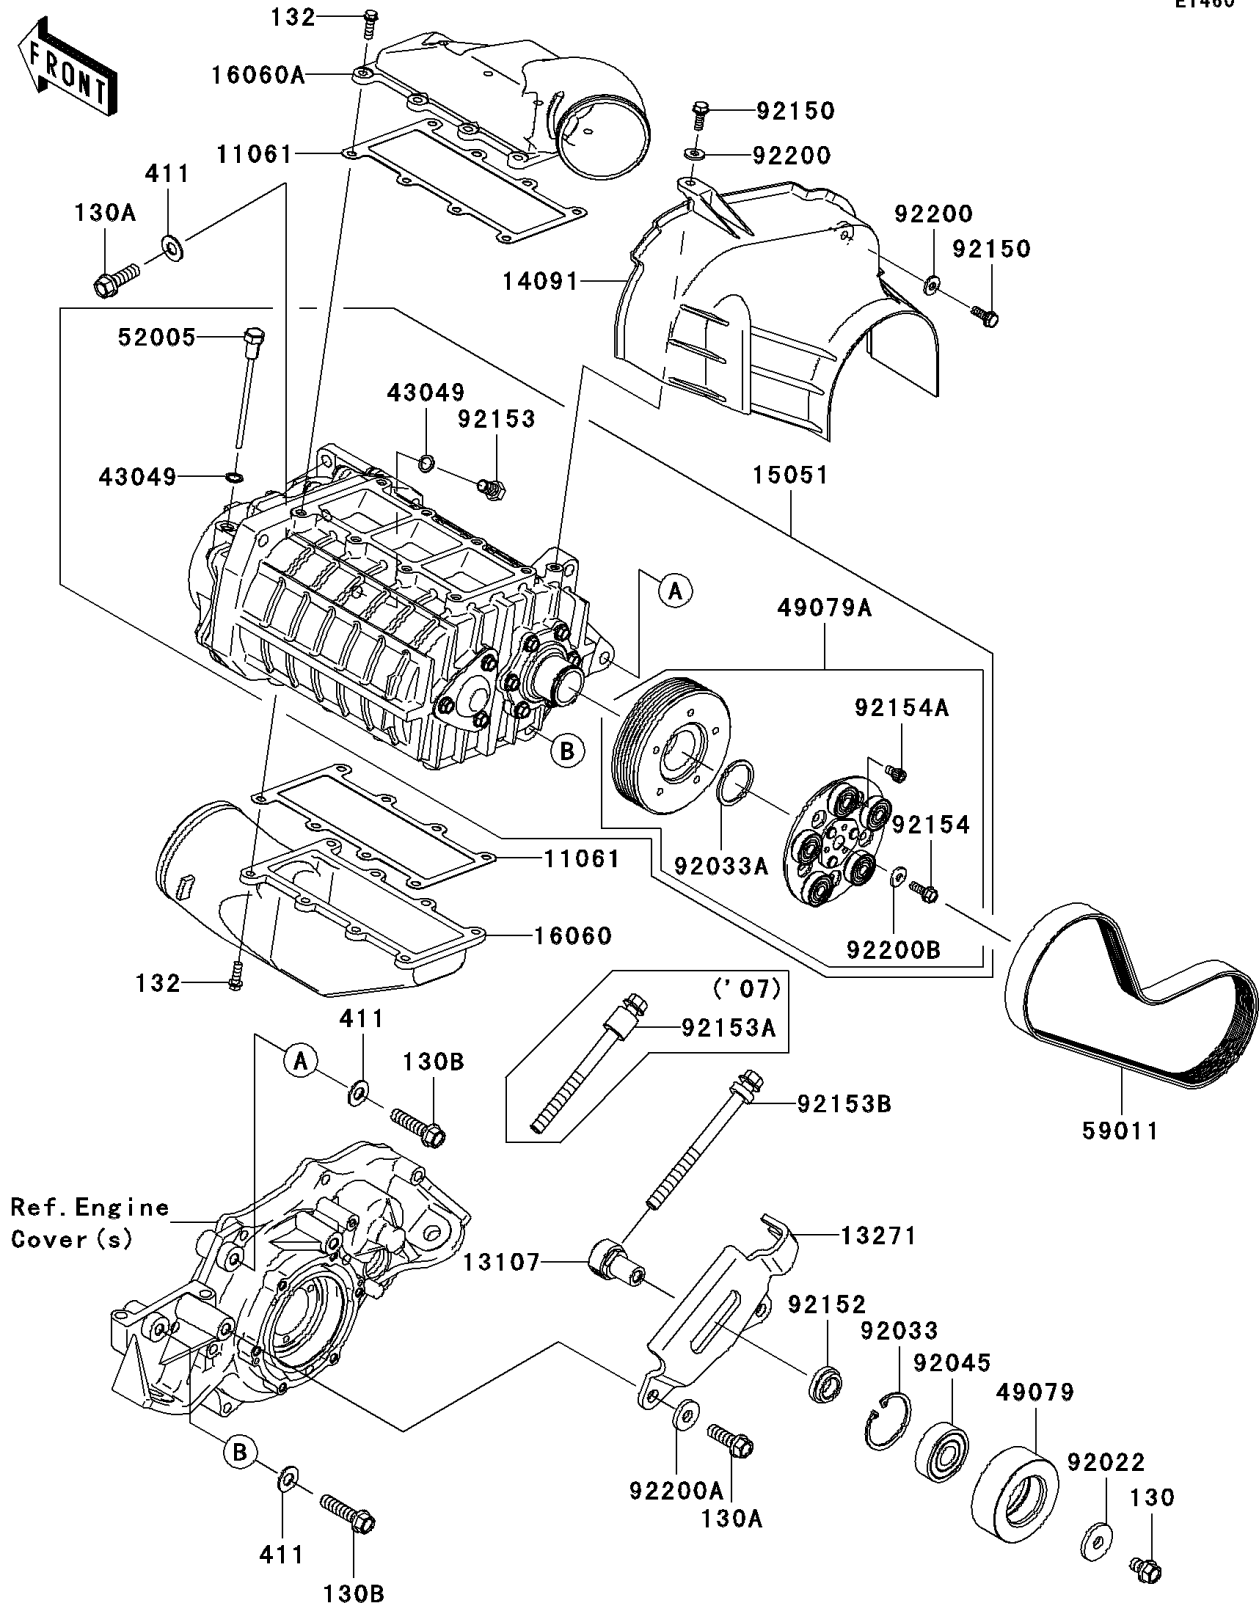

# 2008 Ultra 250X PARTS DIAGRAM

Super Charger

E1460

## 2008 Ultra 250X PARTS LIST

### Super Charger

ITEM NAME	PART NUMBER	QUANTITY
GASKET,SUPERCHARGER (Ref # 11061)	11061-3745	2
SHAFT (Ref # 13107)	13107-3791	1
PLATE,BELT TENSIONER (Ref # 13271)	13271-3922	1
COVER,BELT (Ref # 14091)	14091-3811	1
COMPRESSOR-AIR,SUPERCHARGER (Ref # 15051)	15051-3701	1
PIPE-INTAKE,S/C IN (Ref # 16060)	16060-3721	1
PIPE-INTAKE,S/C OUT (Ref # 16060A)	16060-3722	1
PACKING (Ref # 43049)	43049-3718	2
PULLEY-BELT (Ref # 49079)	49079-3701	1
PULLEY-BELT (Ref # 49079A)	49079-3702	1
GAUGE,OIL (Ref # 52005)	52005-3711	1
BELT,6PK755 (Ref # 59011)	59011-3701	1
WASHER,32X10.5X4 (Ref # 92022)	92022-3023	1
RING-SNAP,47MM (Ref # 92033)	92033-3734	1
RING-SNAP (Ref # 92033A)	92033-3736	1
BEARING-BALL,17X47X14 (Ref # 92045)	92045-3742	1
BOLT,6X18 (Ref # 92150)	92150-3729	2
COLLAR,17X30X9.5 (Ref # 92152)	92152-3747	1
BOLT,DRAIN (Ref # 92153)	92153-3749	1
BOLT (Ref # 92153B)	92153-3758	1
BOLT,6X18 (Ref # 92154)	92154-3701	1
BOLT,6X10 (Ref # 92154A)	92154-3702	5
WASHER,6.5X16X2.0 (Ref # 92200)	92200-1543	2
WASHER,10.5X26X4 (Ref # 92200A)	92200-3798	2
WASHER (Ref # 92200B)	92200-3801	1
BOLT-FLANGED,10X14 (Ref # 130)	130CD1014	1
BOLT-FLANGED,10X30 (Ref # 130A)	130CD1030	4
BOLT-FLANGED,10X40 (Ref # 130B)	130CD1040	2
BOLT-FLANGED-SMALL,6X18 (Ref # 132)	132BD0618	16

## 2008 Ultra 250X PARTS LIST

Super Charger

ITEM NAME	PART NUMBER	QUANTITY
WASHER-PLAIN,10MM (Ref # 411)	411S1000	4