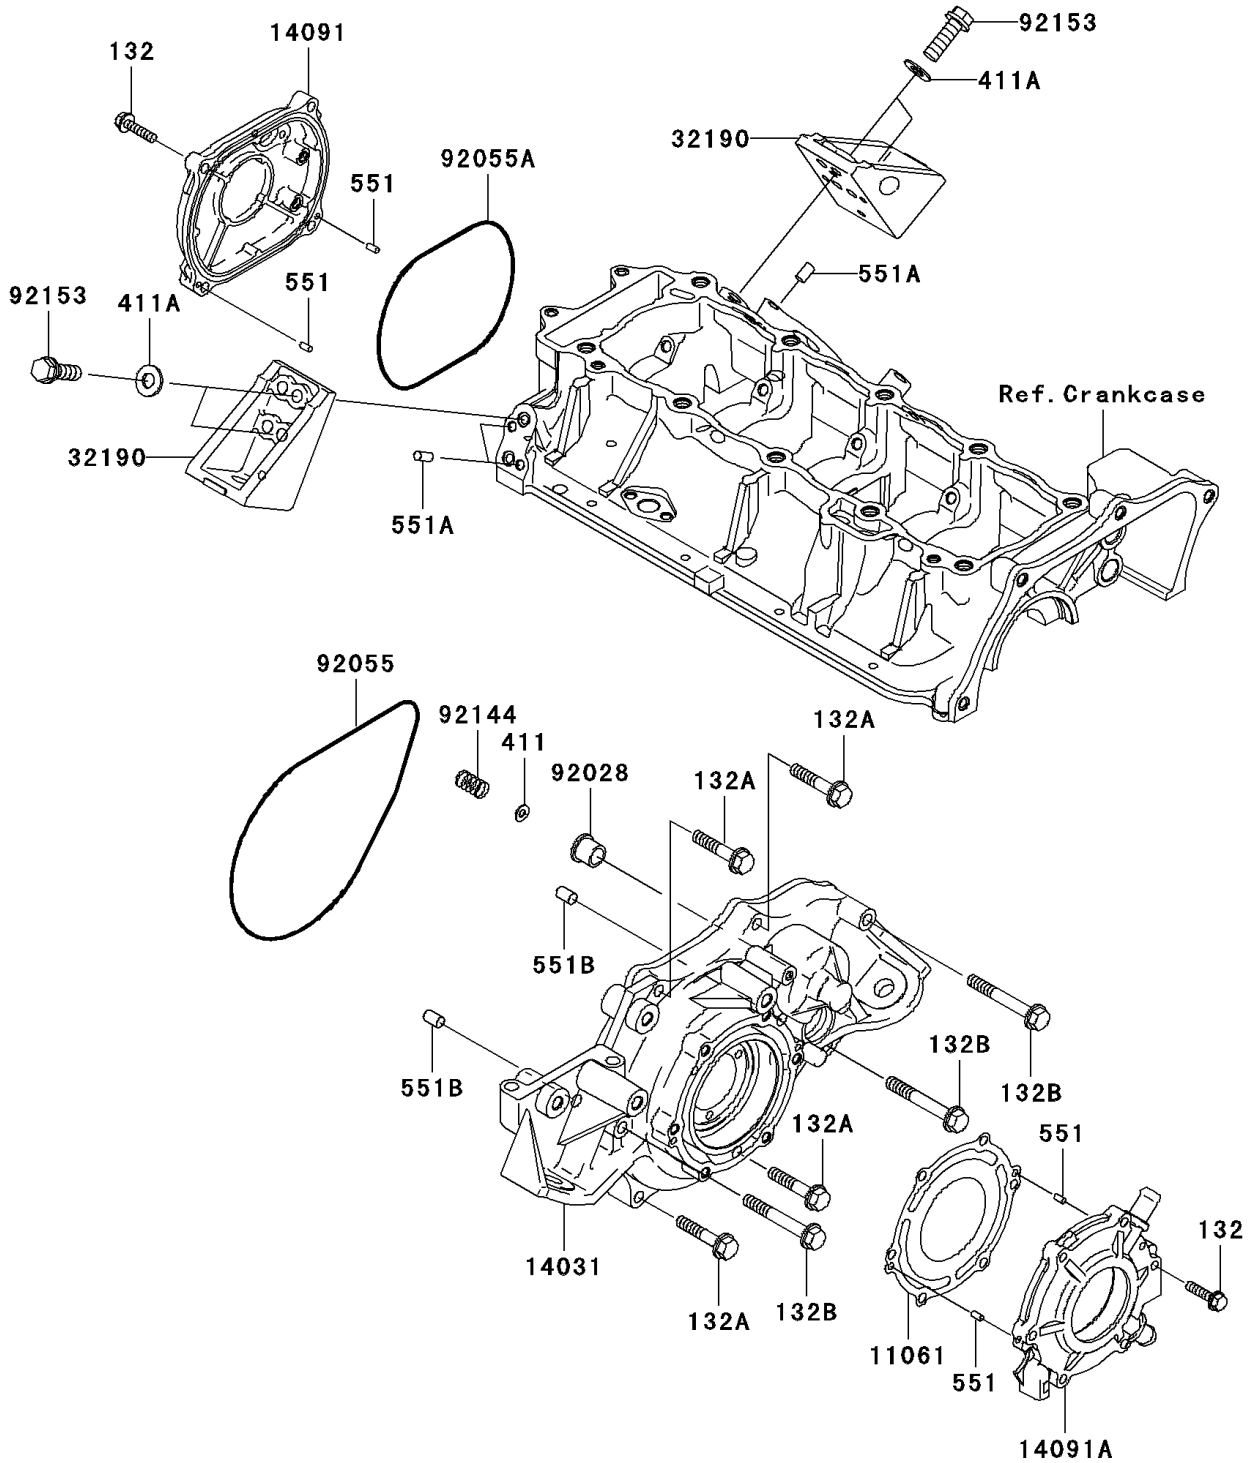

2008 Ultra 250X PARTS DIAGRAM

Engine Cover(s)

E1431

2008 Ultra 250X PARTS LIST

Engine Cover(s)

ITEM NAME	PART NUMBER	QUANTITY
GASKET,OUTPUT COVER (Ref # 11061)	11061-3709	1
COVER-GENERATOR (Ref # 14031)	14031-3736	1
COVER,PULS (Ref # 14091)	14091-3763	1
COVER,OUTPUT (Ref # 14091A)	14091-3793	1
BRACKET-ENGINE (Ref # 32190)	32190-3703	2
BUSHING (Ref # 92028)	92028-3718	1
RING-O,196X3 (Ref # 92055)	92055-3761	1
RING-O,120X3 (Ref # 92055A)	92055-3762	1
SPRING (Ref # 92144)	92144-3728	1
BOLT,FLANGED,8X30 (Ref # 92153)	92153-3722	4
BOLT-FLANGED-SMALL,6X25 (Ref # 132)	132BD0625	10
BOLT-FLANGED-SMALL,8X40 (Ref # 132A)	132BD0840	4
BOLT-FLANGED-SMALL,8X60 (Ref # 132B)	132BD0860	3
WASHER-PLAIN,5MM (Ref # 411)	411S0500	1
WASHER-PLAIN,8MM (Ref # 411A)	411S0800	4
PIN-DOWEL (Ref # 551)	551R0408	4
PIN-DOWEL (Ref # 551A)	551R0612	4
PIN-DOWEL (Ref # 551B)	551R0812	2