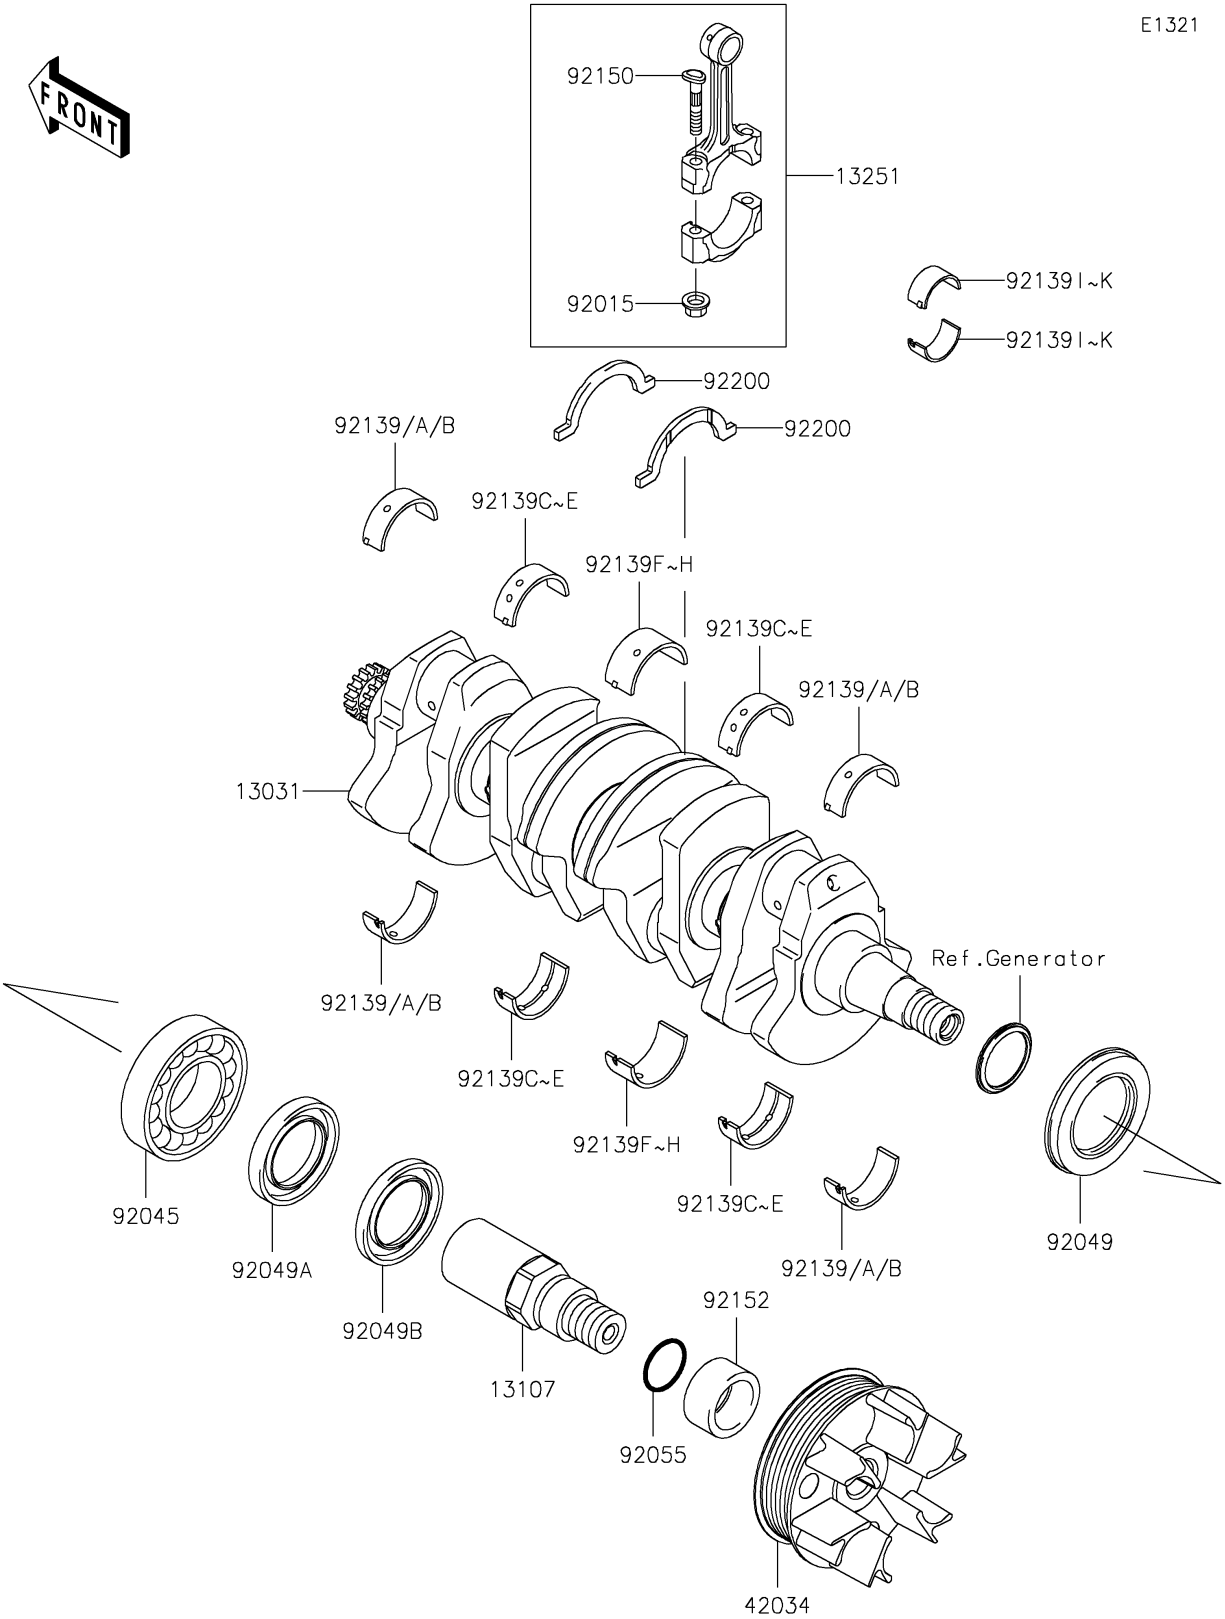

2008 Ultra 250X PARTS DIAGRAM

Crankshaft

E1321

2008 Ultra 250X PARTS LIST

Crankshaft

ITEM NAME	PART NUMBER	QUANTITY
CRANKSHAFT-COMP (Ref # 13031)	13031-3742	1
SHAFT (Ref # 13107)	13107-3785	1
ROD-ASSY-CONNECTING,J (Ref # 13251)	13251-3702-JJ	AR
COUPLING (Ref # 42034)	42034-3716	1
NUT,CONNECTING ROD (Ref # 92015)	92015-1559	8
BEARING-BALL,6208ZZ AS2S (Ref # 92045)	92045-3739	1
SEAL-OIL,SD347626LHS (Ref # 92049)	92049-3736	1
SEAL-OIL,FPJ740628.5ZS (Ref # 92049A)	92049-3737	1
SEAL-OIL,S40626NS (Ref # 92049B)	92049-3738	1
RING-O (Ref # 92055)	92055-091	1
BUSH,CRANK,#1,BLU,S/C MODEL (Ref # 92139)	92139-1231	4
BUSH,CRANK,#1,BLK,S/C MODEL (Ref # 92139A)	92139-1232	AR
BUSH,CRANK,#1,BRN,S/C MODEL (Ref # 92139B)	92139-1233	AR
BUSH,CRANK,#2,BLU,S/C MODEL (Ref # 92139C)	92139-1234	4
BUSH,CRANK,#2,BLK,S/C MODEL (Ref # 92139D)	92139-1235	AR
BUSH,CRANK,#2,BRN,S/C MODEL (Ref # 92139E)	92139-1236	AR
BUSH,CRANK,#3,BLU,S/C MODEL (Ref # 92139F)	92139-1237	2
BUSH,CRANK,#3,BLK,S/C MODEL (Ref # 92139G)	92139-1238	AR
BUSH,CRANK,#3,BRN,S/C MODEL (Ref # 92139H)	92139-1239	AR
BUSHING,CONNECTING ROD,BLUE (Ref # 92139I)	92139-3708	8
BUSHING,CONNECTING ROD,BLACK (Ref # 92139J)	92139-3709	AR
BUSHING,CONNECTING ROD,BROWN (Ref # 92139K)	92139-3710	AR
BOLT,CONNECTING ROD,9MM (Ref # 92150)	92150-1362	8
COLLAR,OUTPUT RR,L=19.5 (Ref # 92152)	92152-3733	1
WASHER (Ref # 92200)	92200-3789	2