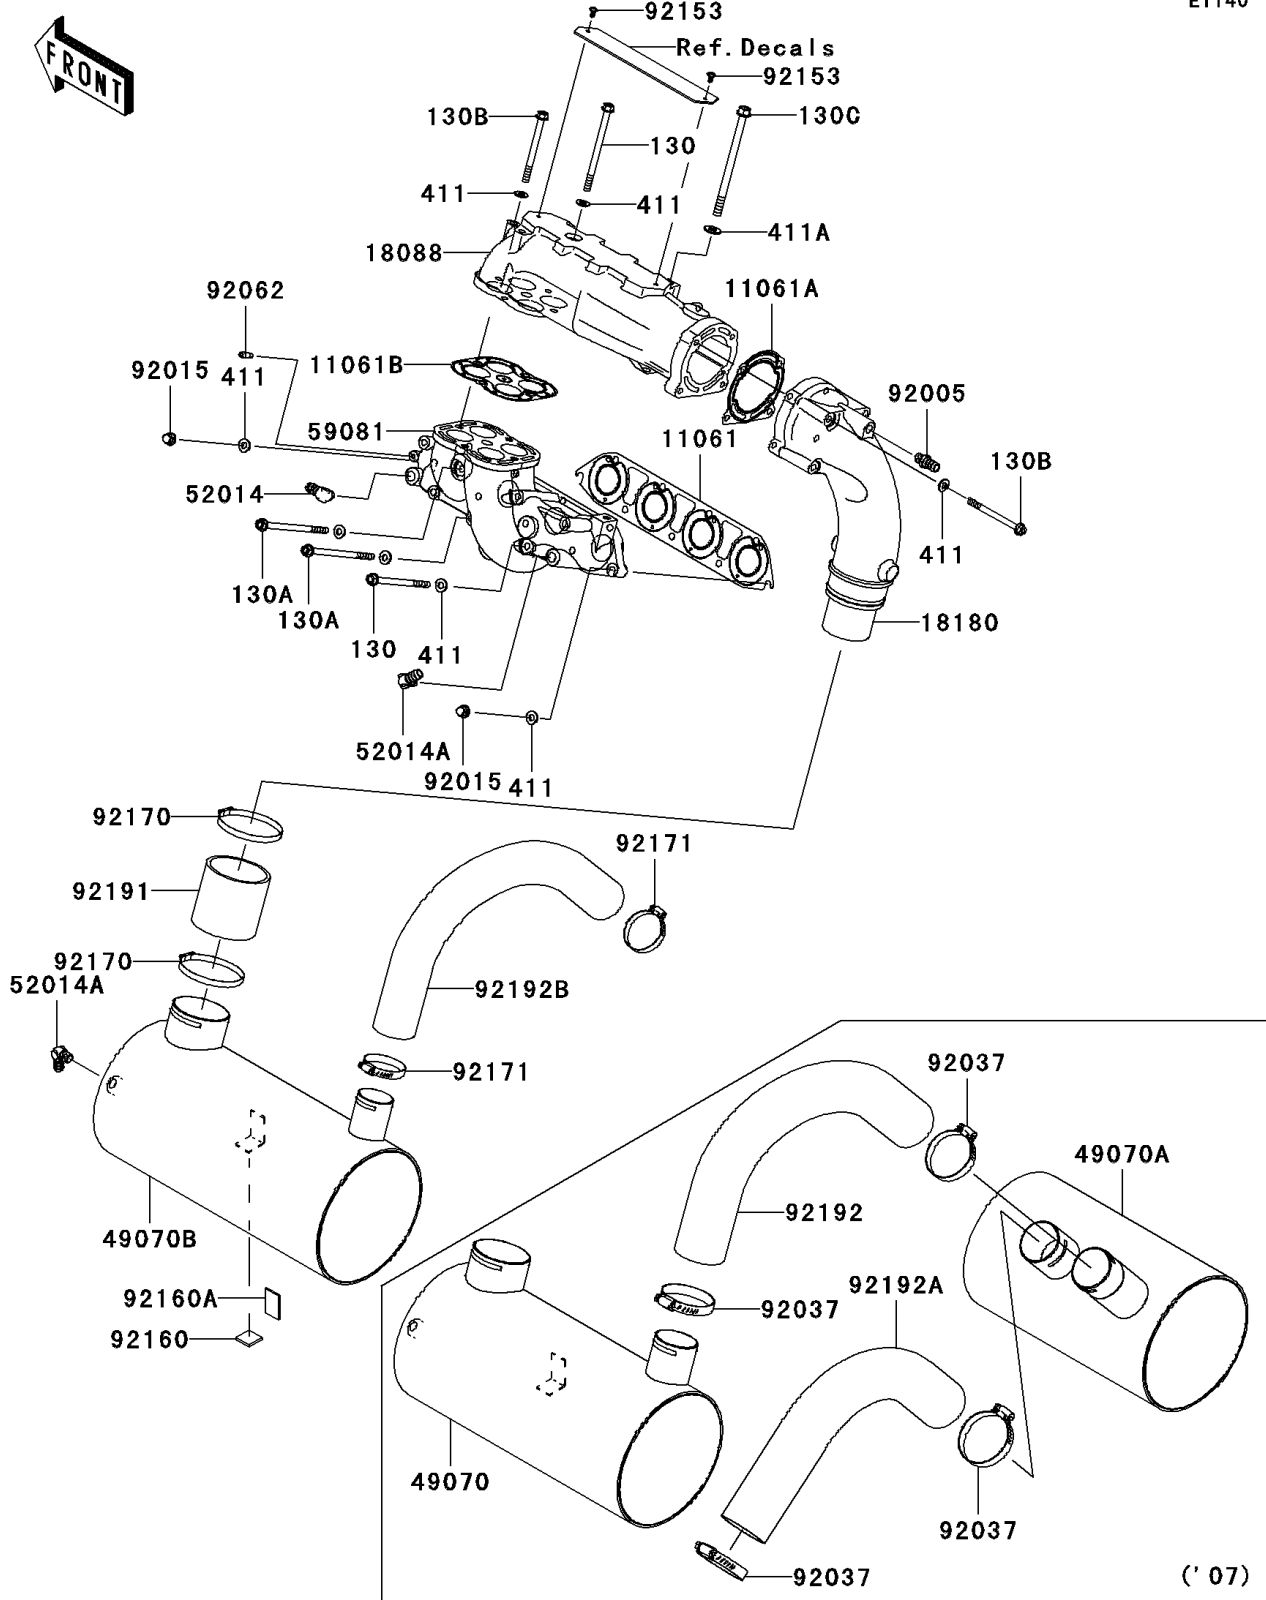

2008 Ultra 250X PARTS DIAGRAM

Muffler(s)

E1140

2008 Ultra 250X PARTS LIST

Muffler(s)

ITEM NAME	PART NUMBER	QUANTITY
GASKET,MANIFOLD EXHAUST (Ref # 11061)	11061-3742	1
GASKET,MUFFLER (Ref # 11061A)	11061-3760	1
GASKET,PIPE EXHAUST (Ref # 11061B)	11061-3762	1
PIPE-EXHAUST (Ref # 18088)	18088-3726	1
BODY-MUFFLER (Ref # 18180)	18180-3741	1
MUFFLER-COMP,1ST (Ref # 49070B)	49070-3750	1
ELBOW (Ref # 52014)	52014-3711	1
ELBOW (Ref # 52014A)	52014-3726	2
MANIFOLD-EXHAUST (Ref # 59081)	59081-3743	1
FITTING (Ref # 92005)	92005-3714	1
NUT,CAP,8MM (Ref # 92015)	92015-1371	2
NOZZLE (Ref # 92062)	92062-3705	1
BOLT,SOCKET,5X10 (Ref # 92153)	92153-3747	2
DAMPER,25X25 (Ref # 92160)	92160-3864	1
DAMPER,40X25 (Ref # 92160A)	92160-3865	1
CLAMP (Ref # 92170)	92170-3760	2
CLAMP (Ref # 92171)	92171-3723	2
TUBE,PIPE EX-MUFFLER (Ref # 92191)	92191-3986	1
TUBE,1ST-2ND (Ref # 92192B)	92192-3831	1
BOLT-FLANGED,8X120 (Ref # 130)	130CD08120	8
BOLT-FLANGED,8X140 (Ref # 130A)	130CD08140	2
BOLT-FLANGED,8X95 (Ref # 130B)	130CD0895	5
BOLT-FLANGED,10X150 (Ref # 130C)	130CD10150	1
WASHER-PLAIN,8MM (Ref # 411)	411S0800	17
WASHER-PLAIN,10MM (Ref # 411A)	411S1000	1