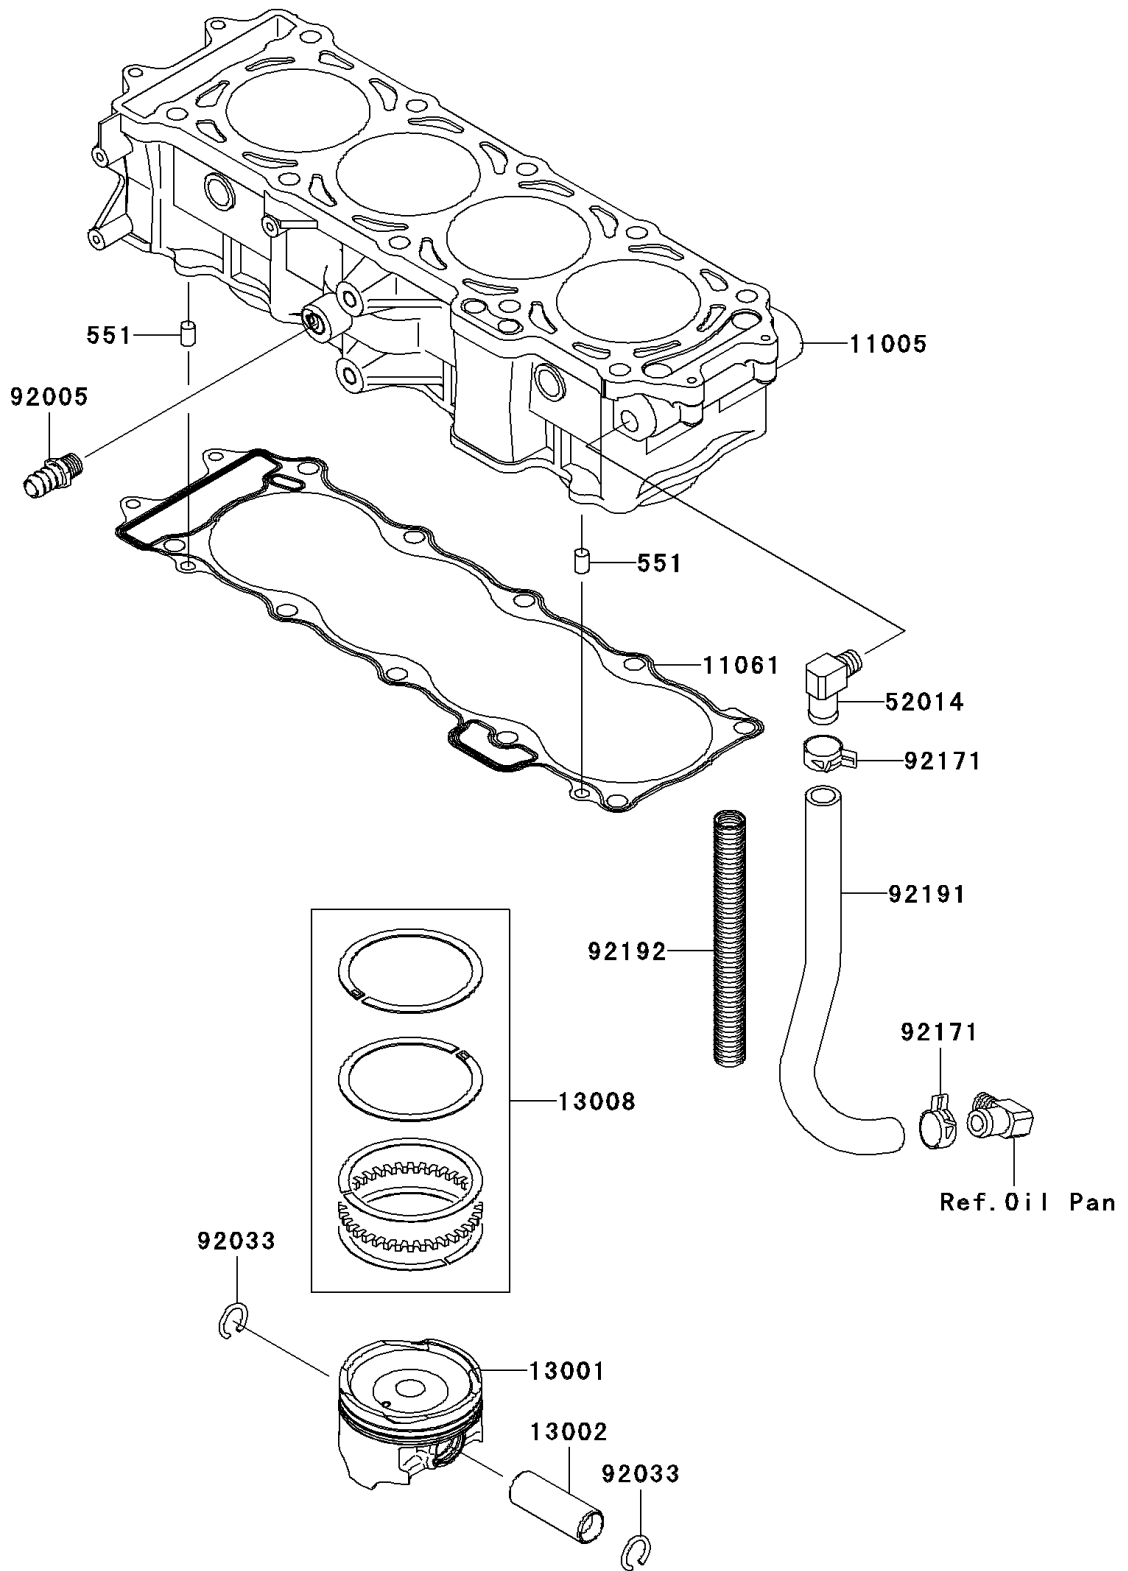

2008 Ultra 250X PARTS DIAGRAM

Cylinder/Piston(s)

E1120

2008 Ultra 250X PARTS LIST

Cylinder/Piston(s)

ITEM NAME	PART NUMBER	QUANTITY
CYLINDER-ENGINE (Ref # 11005)	11005-3766	1
GASKET,CYLINDER BASE (Ref # 11061)	11061-3708	1
PISTON-ENGINE (Ref # 13001)	13001-3738	4
PIN-PISTON (Ref # 13002)	13002-3709	4
RING-SET-PISTON (Ref # 13008)	13008-1196	4
ELBOW (Ref # 52014)	52014-3717	1
FITTING (Ref # 92005)	92005-3714	1
RING-SNAP (Ref # 92033)	92033-1188	8
CLAMP,TUBE (Ref # 92171)	92171-3710	2
TUBE,BREATHER (Ref # 92191)	92191-3983	1
TUBE,19.5X23.8X170 (Ref # 92192)	92192-3702	1
PIN-DOWEL (Ref # 551)	551R0812	2