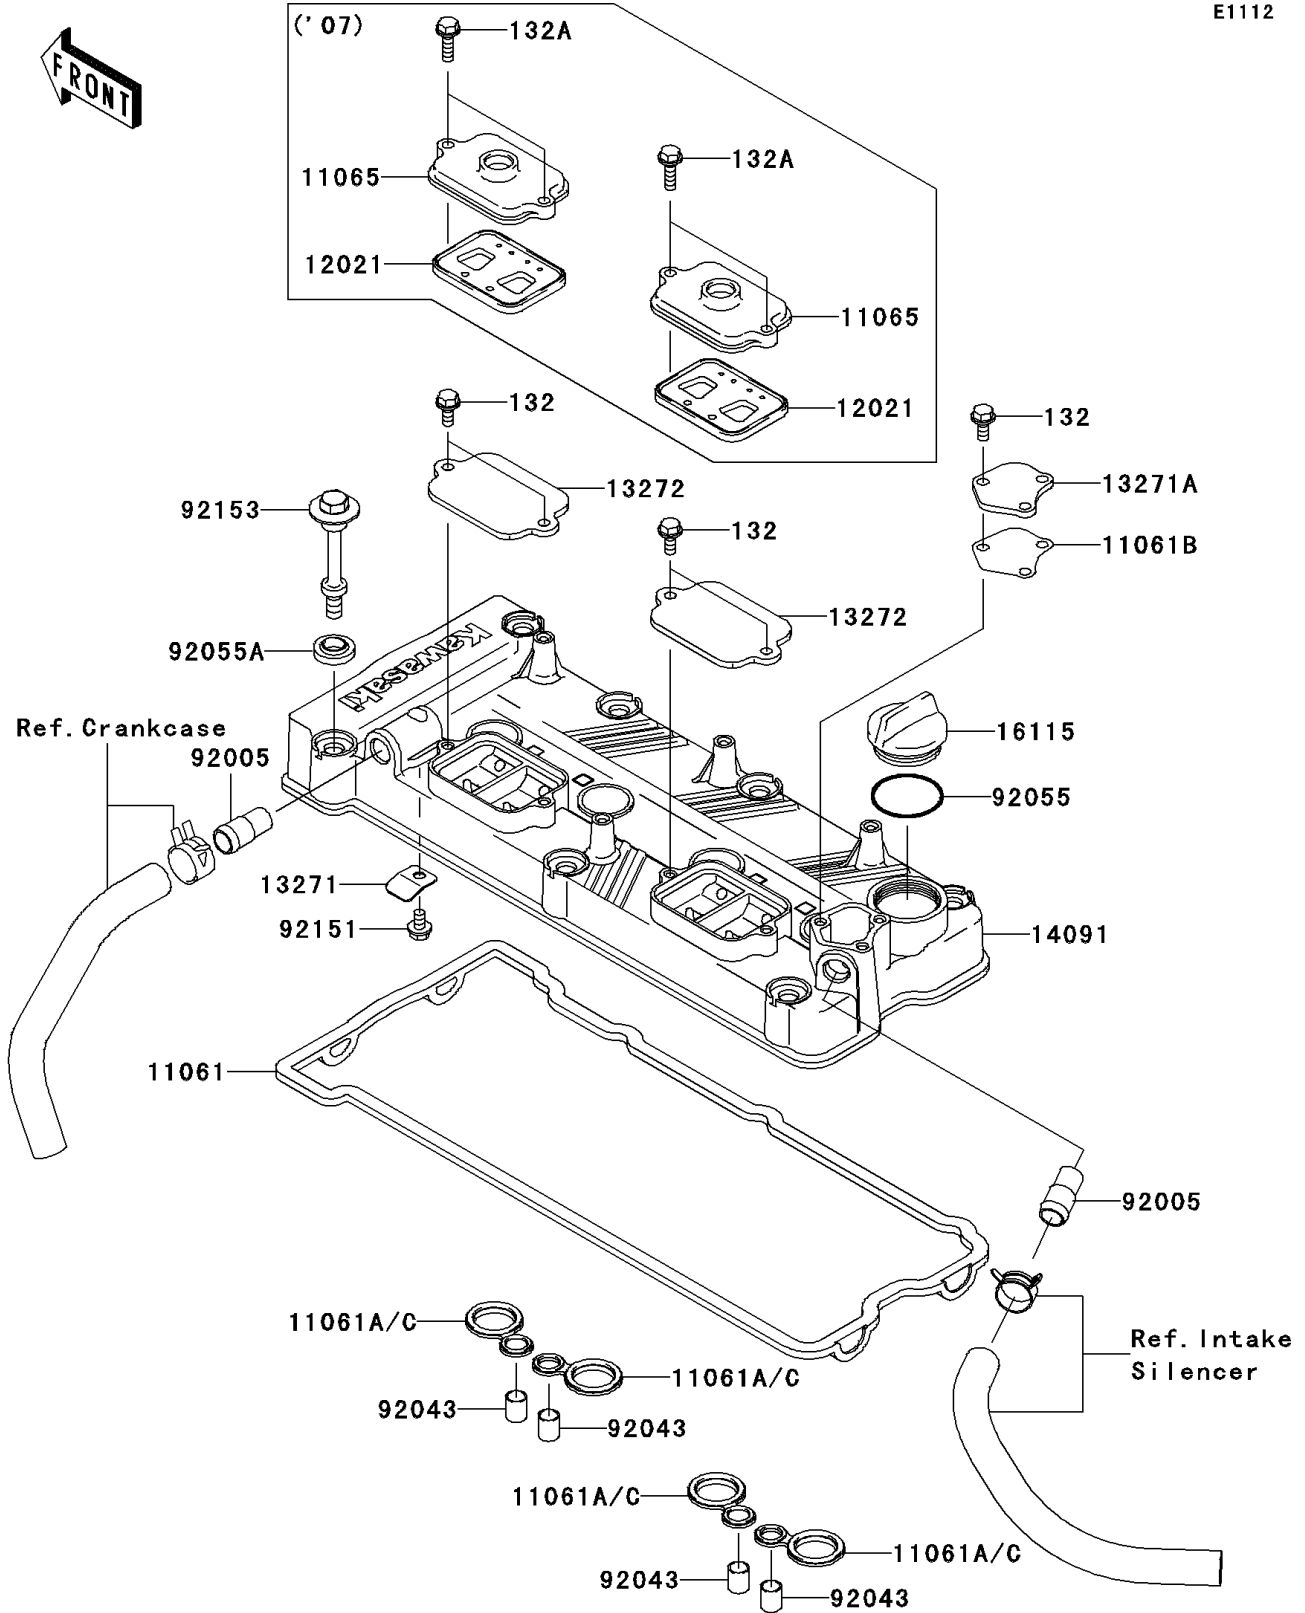

2008 Ultra 250X PARTS DIAGRAM

Cylinder Head Cover

E1112

2008 Ultra 250X PARTS LIST

Cylinder Head Cover

ITEM NAME	PART NUMBER	QUANTITY
GASKET,HEAD COVER (Ref # 11061)	11061-0090	1
GASKET,SPARK PLUG HOLE (Ref # 11061A)	11061-0105	4
GASKET,PLATE (Ref # 11061B)	11061-3728	1
PLATE (Ref # 13271)	13271-3851	1
PLATE (Ref # 13271A)	13271-3898	1
PLATE (Ref # 13272)	13272-3708	2
COVER,HEAD (Ref # 14091)	14091-3814	1
CAP-OIL FILLER (Ref # 16115)	16115-1064	1
FITTING (Ref # 92005)	92005-3741	2
PIN,10.1X12X14 (Ref # 92043)	92043-4009	4
RING-O,38X1.9 (Ref # 92055)	92055-1295	1
RING-O,HEAD COVER BOLT (Ref # 92055A)	92055-1352	7
BOLT,FLANGED,6X10 (Ref # 92151)	92151-1822	1
BOLT,HEAD COVER (Ref # 92153)	92153-3706	7
BOLT-FLANGED-SMALL,6X14 (Ref # 132)	132BD0614	7