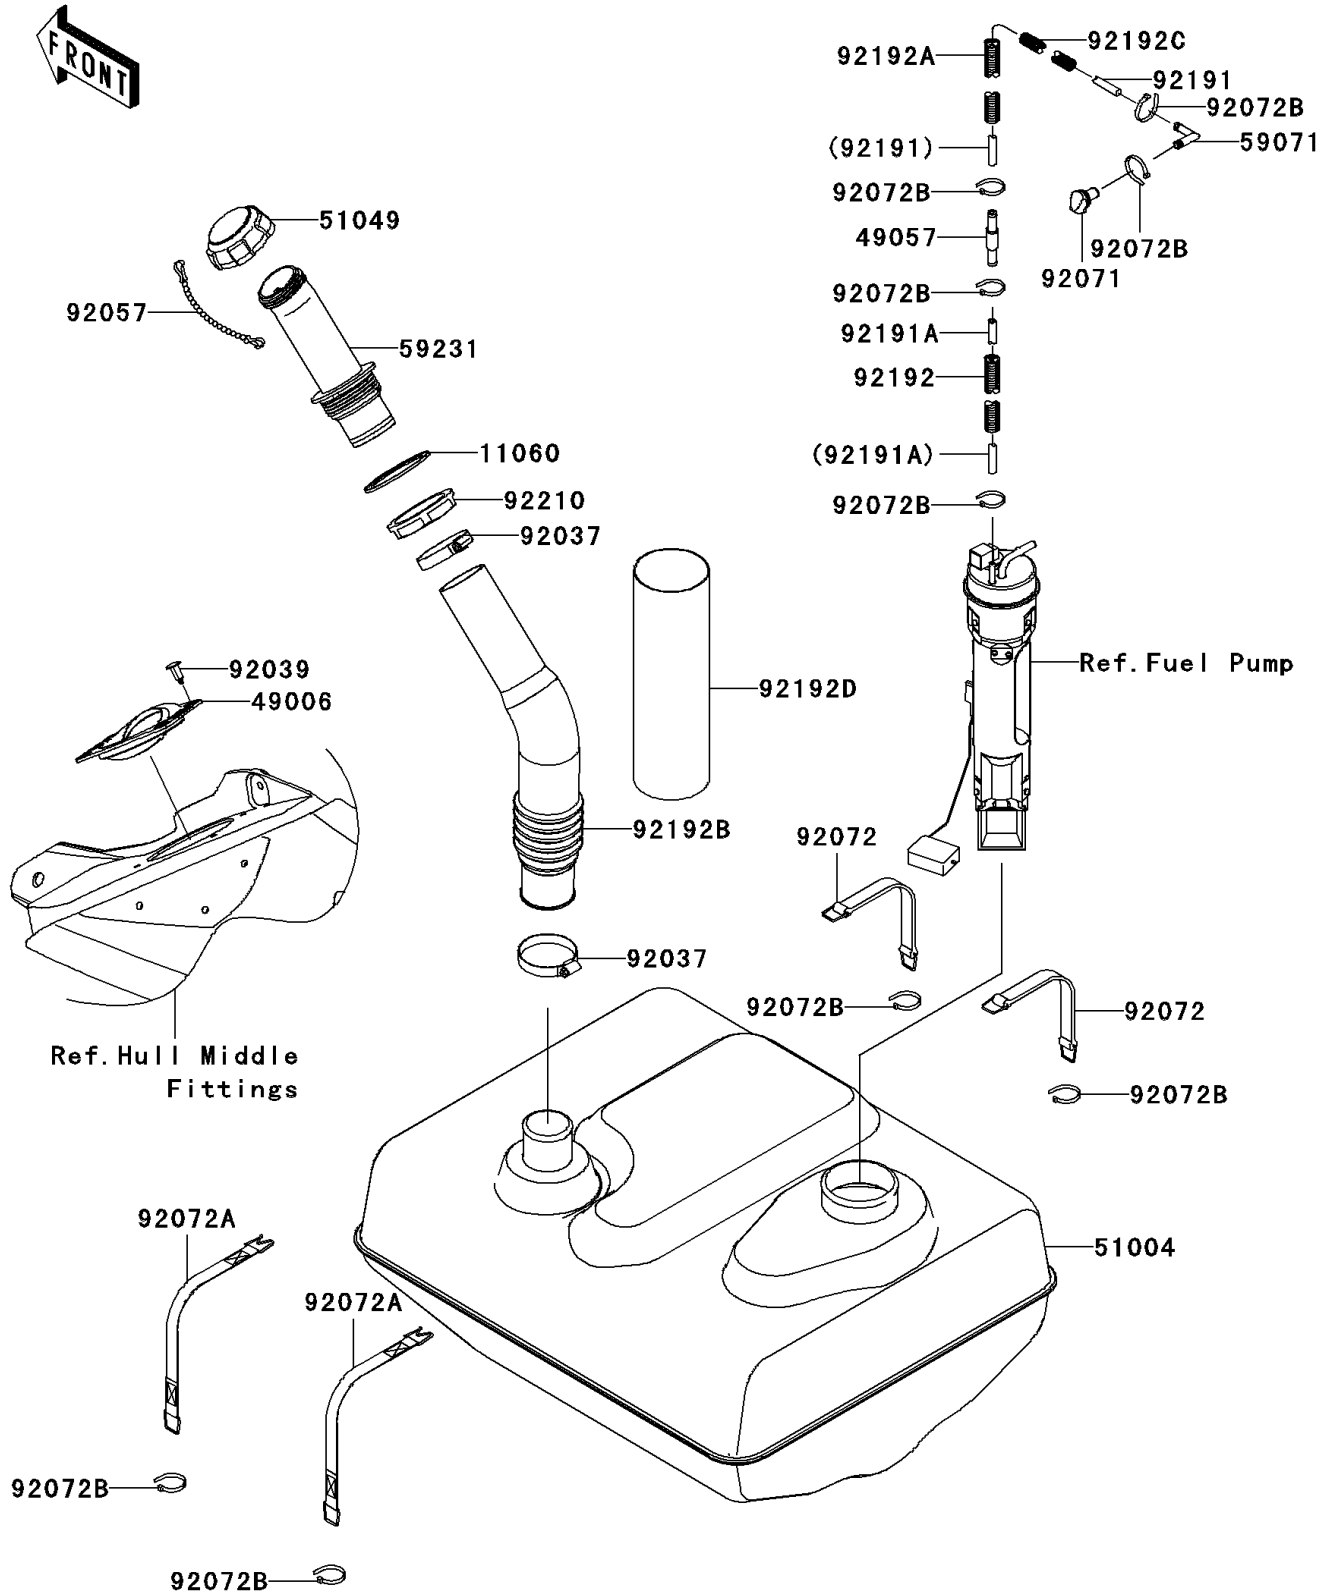

2008 Ultra LX PARTS DIAGRAM

Fuel Tank

F3173

2008 Ultra LX PARTS LIST

Fuel Tank

ITEM NAME	PART NUMBER	QUANTITY
GASKET,FUEL-FILLER (Ref # 11060)	11060-3780	1
BOOT (Ref # 49006)	49006-3719	1
VALVE-RELIEF (Ref # 49057)	49057-3707	1
TANK-FUEL (Ref # 51004)	51004-3742	1
CAP-TANK,FUEL (Ref # 51049)	51049-3726	1
JOINT (Ref # 59071)	59071-3736	1
FILLER,FUEL TANK (Ref # 59231)	59231-3727	1
CLAMP (Ref # 92037)	92037-3738	2
RIVET (Ref # 92039)	92039-3788	4
CHAIN,COVER,L=100 (Ref # 92057)	92057-3704	1
GROMMET (Ref # 92071)	92071-3841	1
BAND (Ref # 92072)	92072-3845	2
BAND (Ref # 92072A)	92072-3847	2
BAND,L=99 (Ref # 92072B)	92072-3871	9
TUBE,5.8X10.8X1000 (Ref # 92191)	92191-3736	1
TUBE,5.8X10.8X100 (Ref # 92191A)	92191-3828	1
TUBE,CORRUGATED,L=120 (Ref # 92192)	92192-3749	1
TUBE,CORRUGATED,L=700 (Ref # 92192A)	92192-3750	1
TUBE,FUEL TANK-FILLER (Ref # 92192B)	92192-3752	1
TUBE,CORRUGATED,L=350 (Ref # 92192C)	92192-3788	1
TUBE,86X89X300 (Ref # 92192D)	92192-3822	1
NUT,FILLER (Ref # 92210)	92210-3751	1