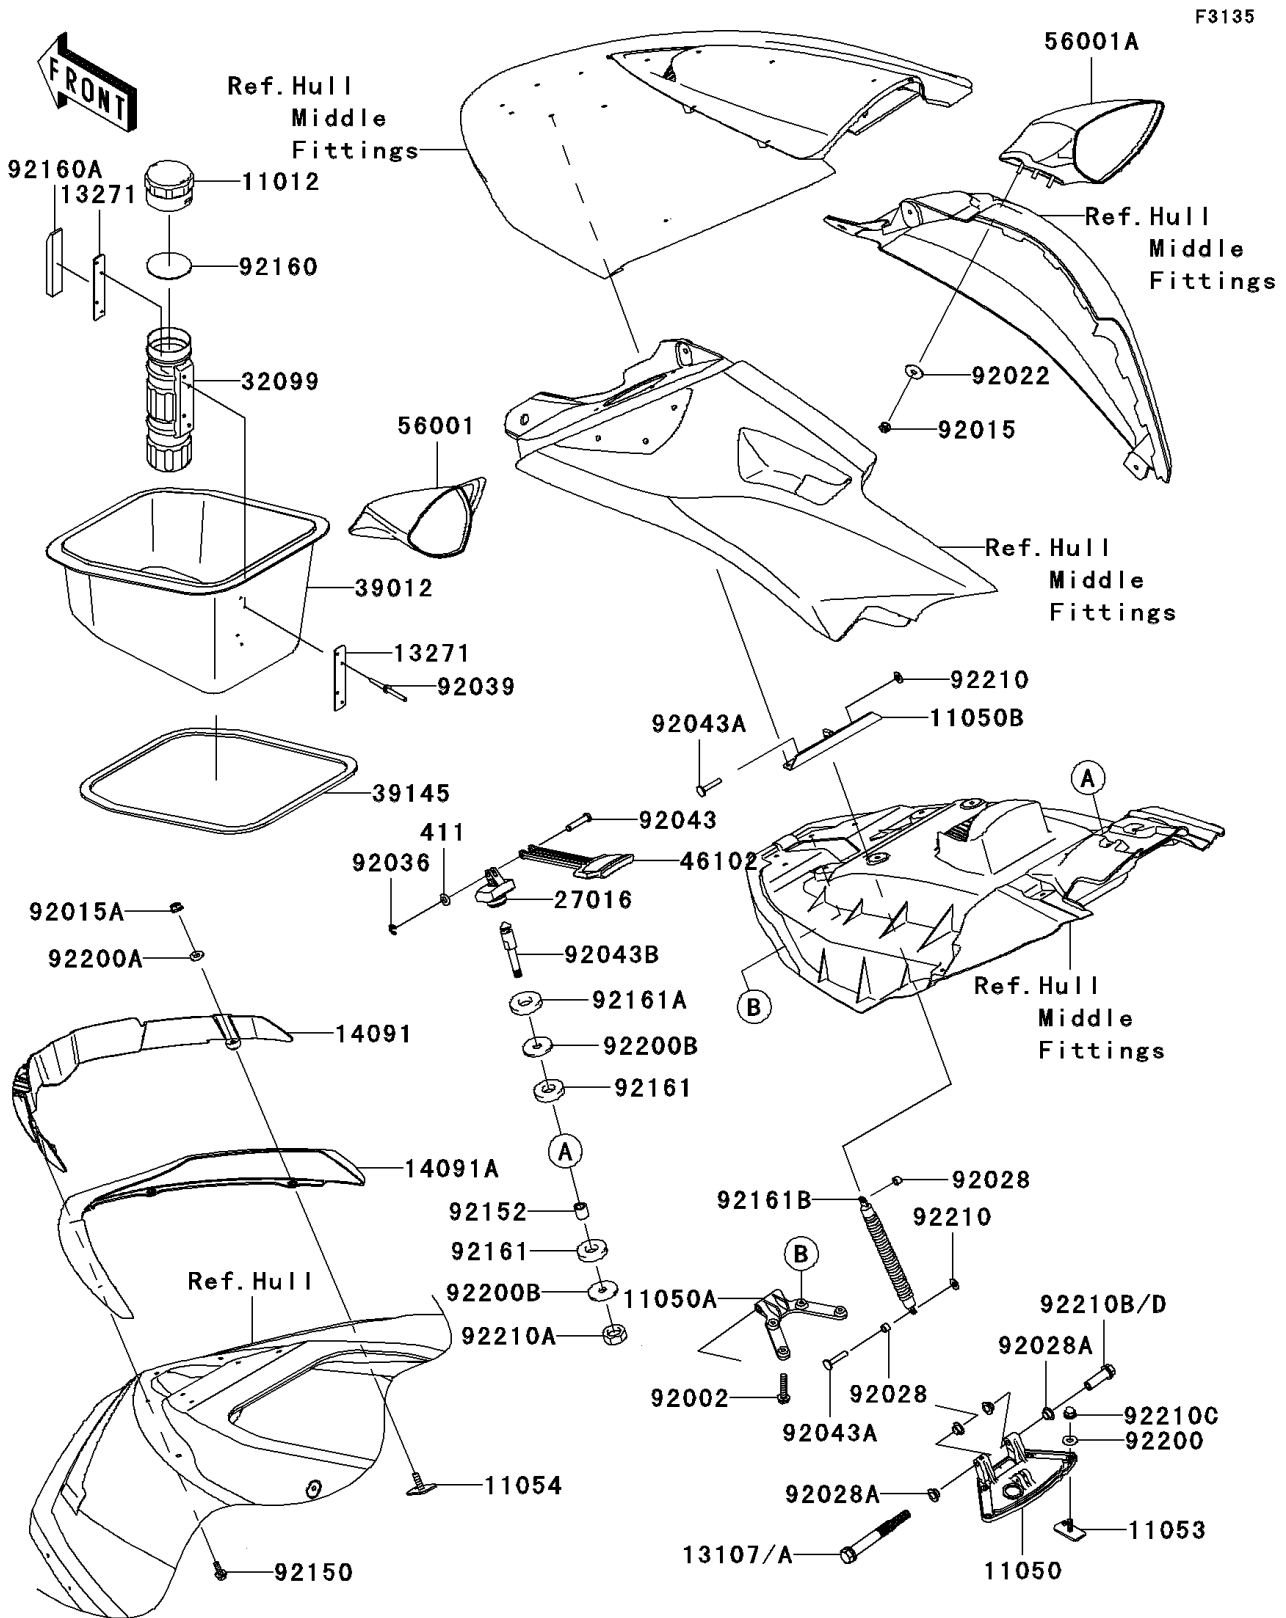

2008 Ultra LX PARTS DIAGRAM

Hull Front Fittings