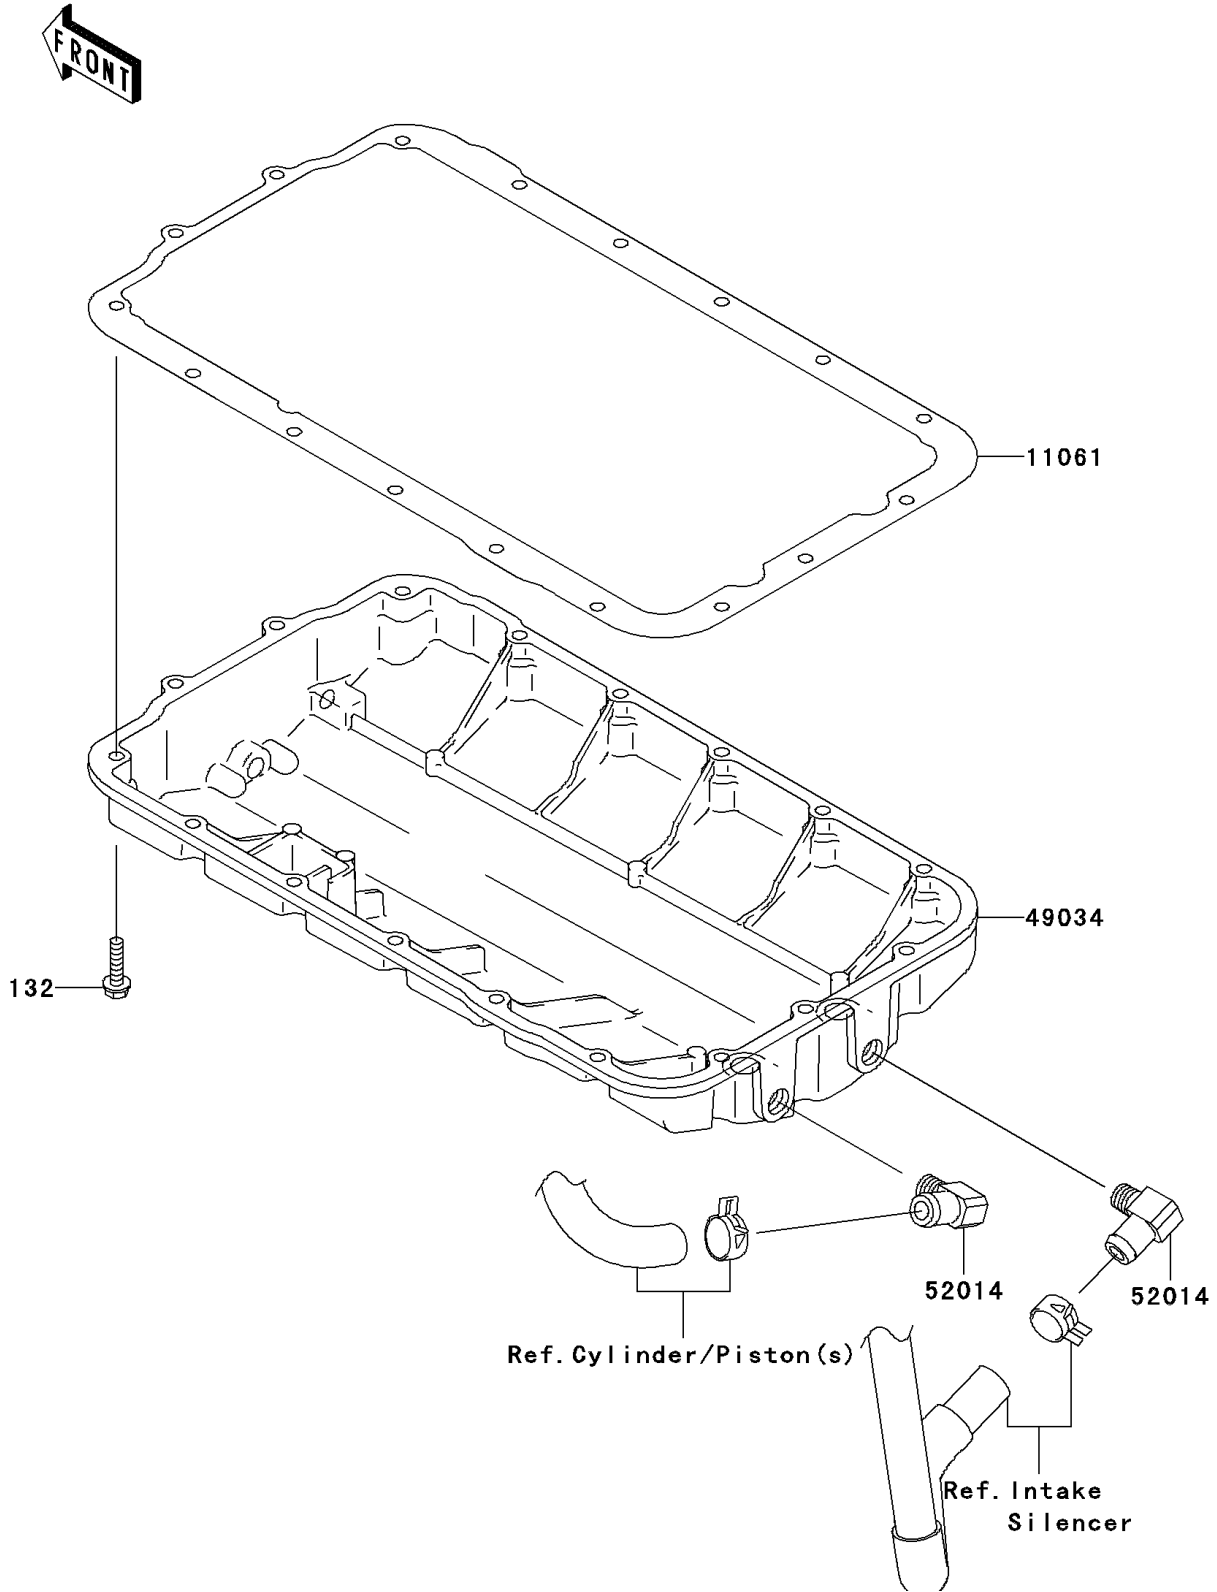

# 2008 Ultra LX PARTS DIAGRAM

Oil Pan

E1434

## 2008 Ultra LX PARTS LIST

### Oil Pan

| ITEM NAME                           | PART NUMBER | QUANTITY |
|-------------------------------------|-------------|----------|
| GASKET,OIL PAN (Ref # 11061)        | 11061-3710  | 1        |
| PAN-OIL (Ref # 49034)               | 49034-3702  | 1        |
| ELBOW (Ref # 52014)                 | 52014-3717  | 2        |
| BOLT-FLANGED-SMALL,6X25 (Ref # 132) | 132BD0625   | 17       |