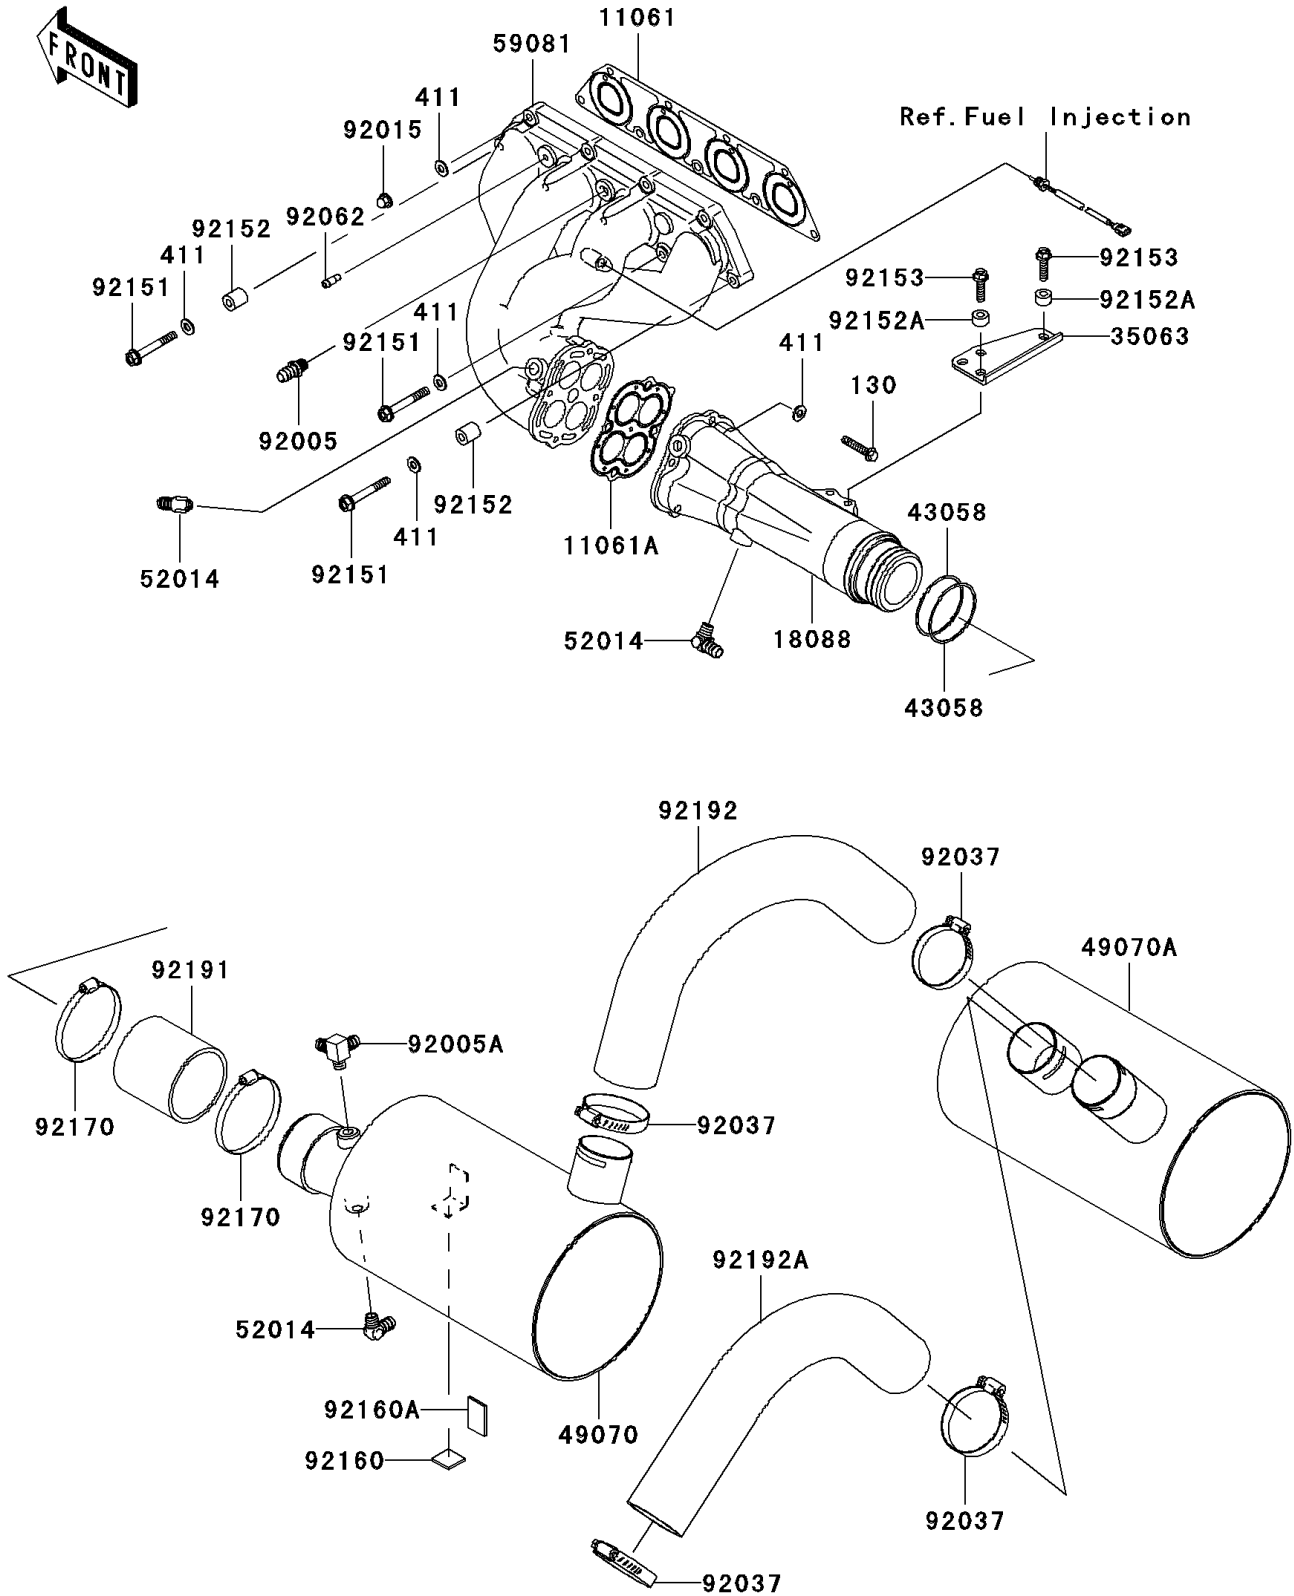

2008 Ultra LX PARTS DIAGRAM

Muffler(s)

E1140

2008 Ultra LX PARTS LIST

Muffler(s)

ITEM NAME	PART NUMBER	QUANTITY
GASKET,MANIFOLD EXHAUST (Ref # 11061)	11061-3713	1
GASKET,PIPE EXHAUST (Ref # 11061A)	11061-3714	1
PIPE-EXHAUST (Ref # 18088)	18088-3723	1
STAY (Ref # 35063)	35063-3704	1
RING,GASKET (Ref # 43058)	43058-3733	2
MUFFLER-COMP (Ref # 49070)	49070-3744	1
MUFFLER-COMP,2ND (Ref # 49070A)	49070-3748	1
ELBOW (Ref # 52014)	52014-3711	3
MANIFOLD-EXHAUST (Ref # 59081)	59081-3741	1
FITTING (Ref # 92005)	92005-3714	1
FITTING (Ref # 92005A)	92005-3751	1
NUT,CAP,8MM (Ref # 92015)	92015-1371	4
CLAMP (Ref # 92037)	92037-3738	4
NOZZLE (Ref # 92062)	92062-3705	1
BOLT,8X60 (Ref # 92151)	92151-3730	5
COLLAR (Ref # 92152)	92152-3736	2
COLLAR,8.2X17X10 (Ref # 92152A)	92152-3740	4
BOLT,FLANGED,8X30 (Ref # 92153)	92153-3722	4
DAMPER,25X25 (Ref # 92160)	92160-3864	1
DAMPER,40X25 (Ref # 92160A)	92160-3865	1
CLAMP (Ref # 92170)	92170-3760	2
TUBE,PIPE EX-MUFFLER (Ref # 92191)	92191-3986	1
TUBE,1ST-2ND (Ref # 92192)	92192-3761	1
TUBE,2ND-TAIL PIPE (Ref # 92192A)	92192-3762	1
BOLT-FLANGED,8X40 (Ref # 130)	130CD0840	4
WASHER-PLAIN,8MM (Ref # 411)	411S0800	13