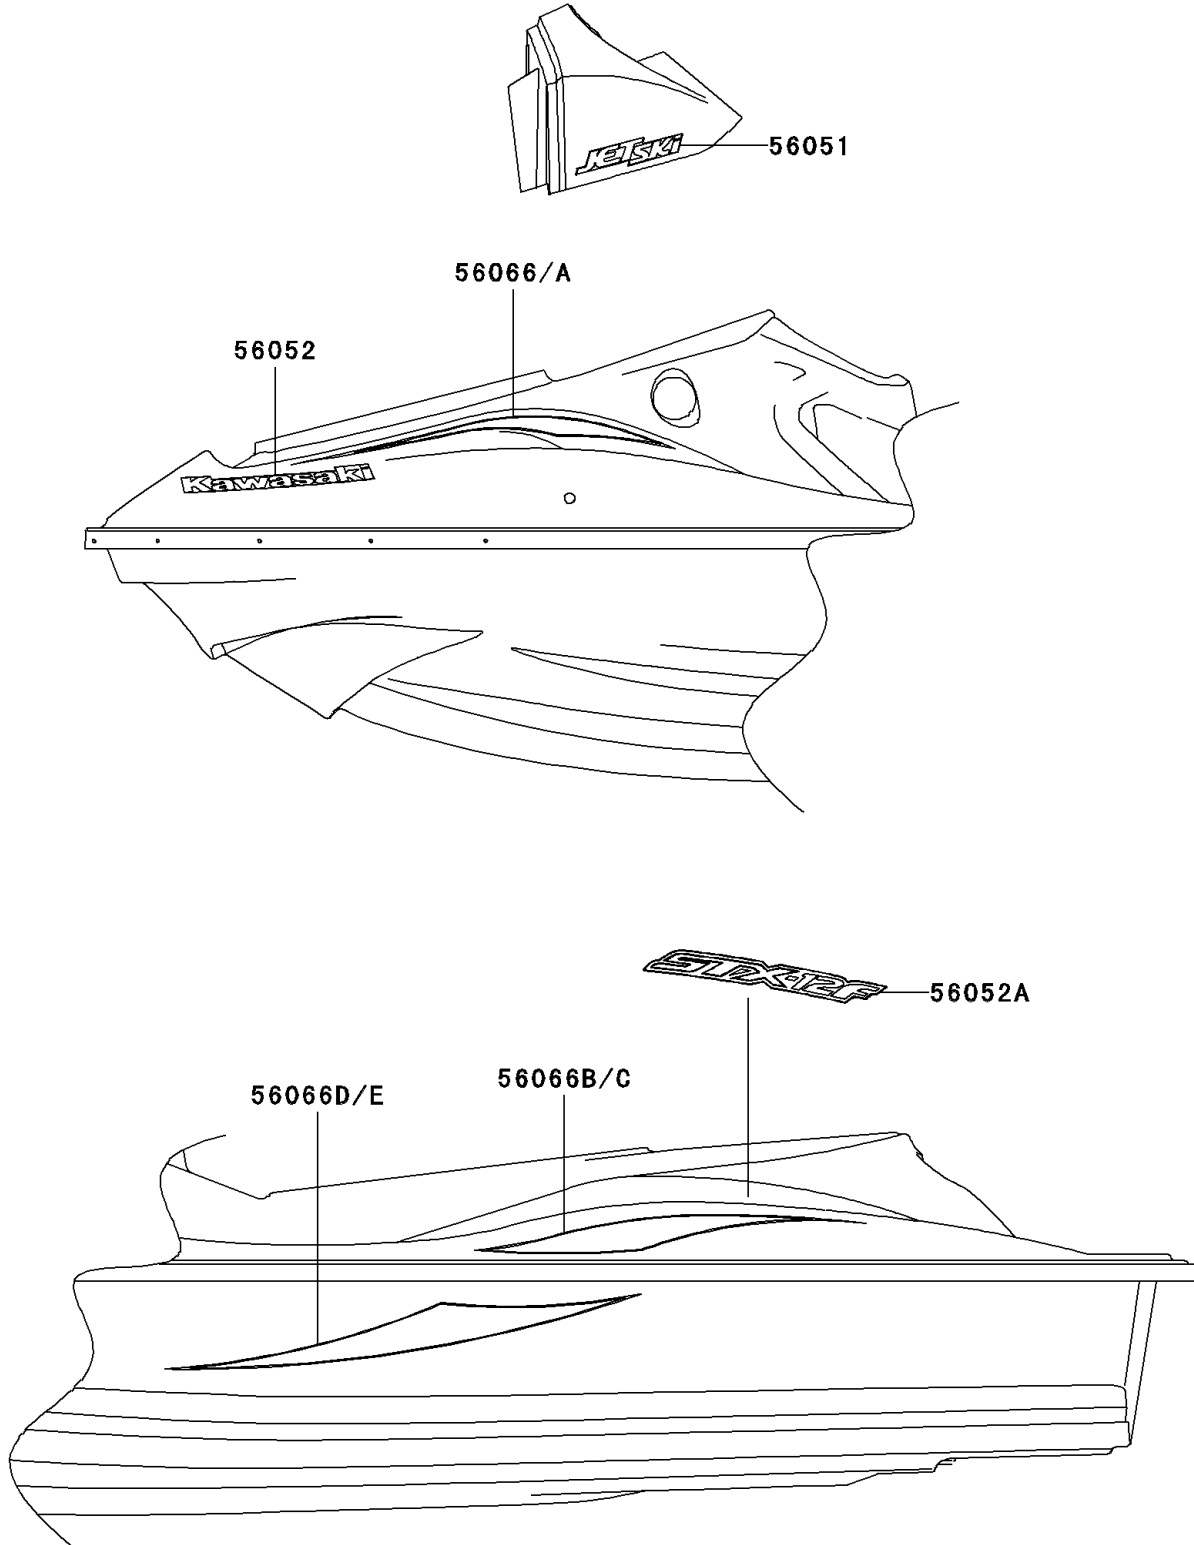

# 2003 STX-12F PARTS DIAGRAM

Decals(White)(JT1200-B1)

F3880

## 2003 STX-12F PARTS LIST

Decals(White)(JT1200-B1)

ITEM NAME	PART NUMBER	QUANTITY
MARK,METER COVER,JET SKI (Ref # 56051)	56051-3816	1
MARK,DECK,KAWASAKI (Ref # 56052)	56052-3802	2
MARK,DECK,STX-12F (Ref # 56052A)	56052-3805	2
PATTERN,DECK,FR,LH (Ref # 56066)	56066-3742	1
PATTERN,DECK,FR,RH (Ref # 56066A)	56066-3743	1
PATTERN,DECK,RR,LH (Ref # 56066B)	56066-3744	1
PATTERN,DECK,RR,RH (Ref # 56066C)	56066-3745	1
PATTERN,HULL,LH (Ref # 56066D)	56066-3746	1
PATTERN,HULL,RH (Ref # 56066E)	56066-3747	1