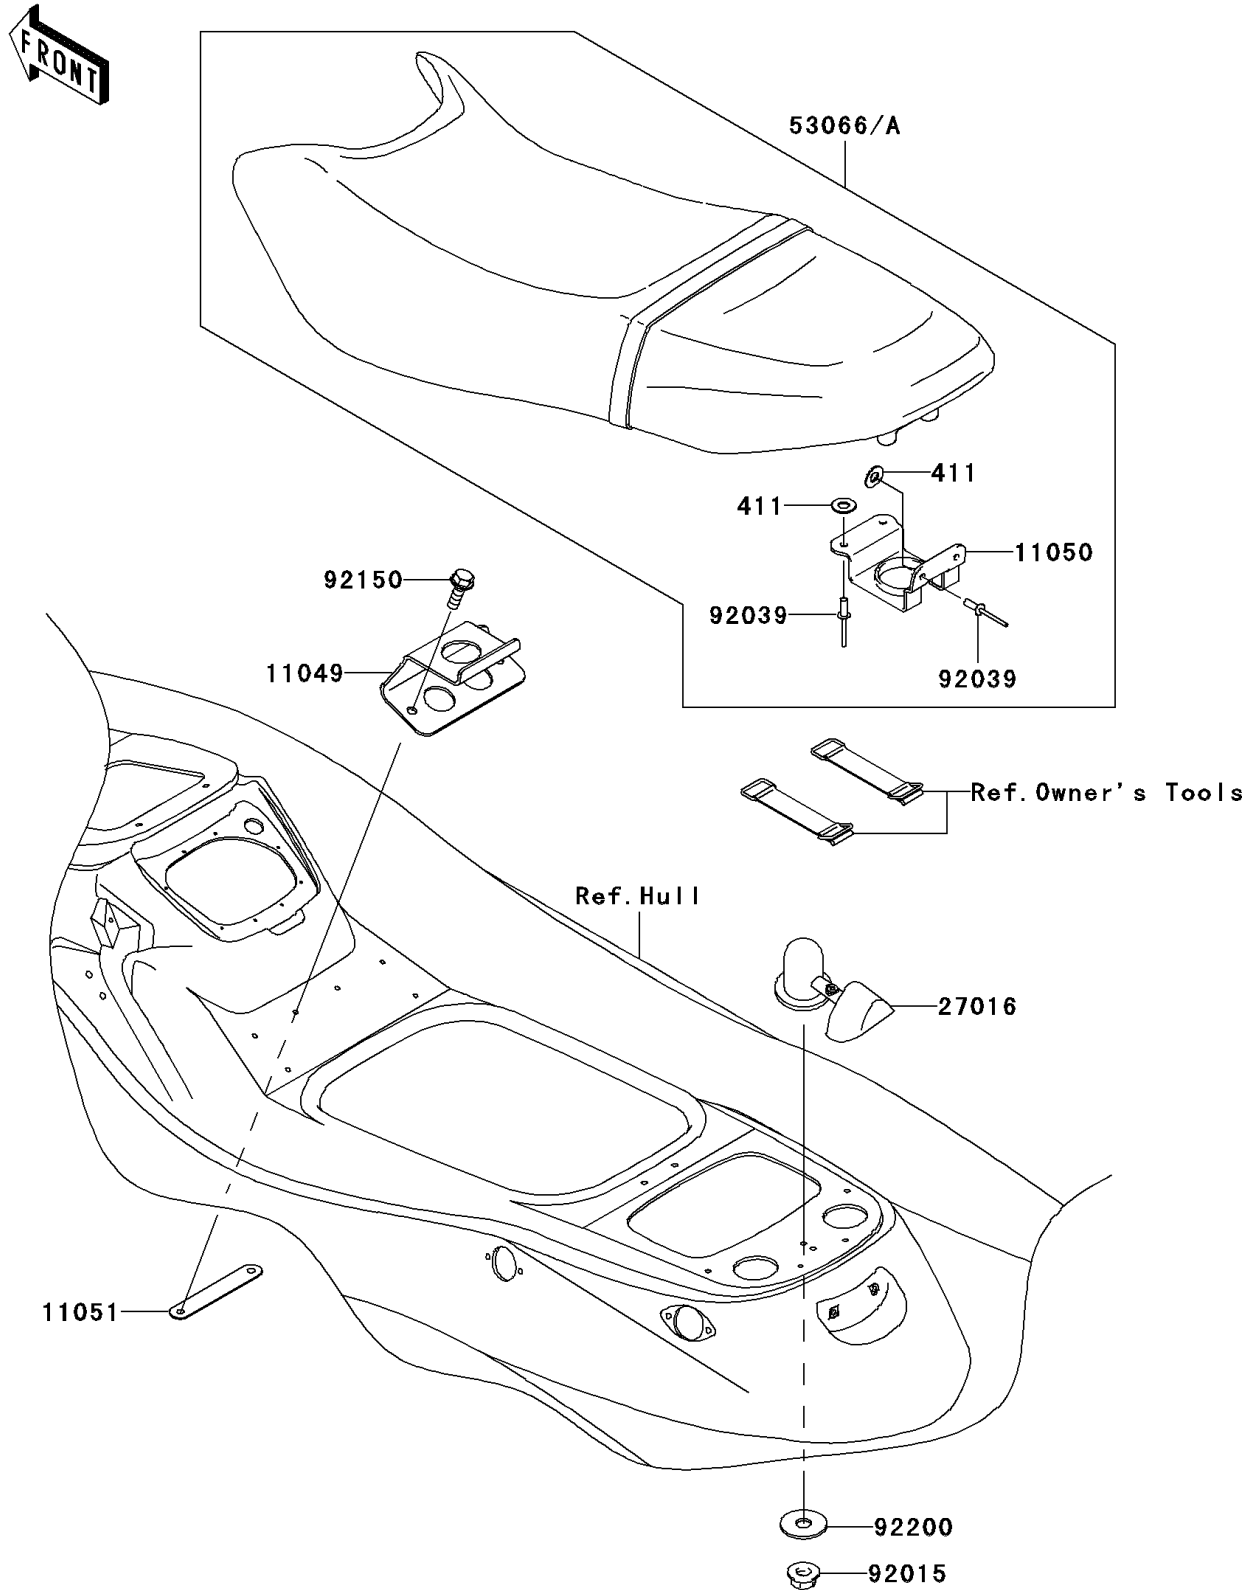

2004 STX-12F

PARTS DIAGRAM

Seat

F3146

2004 STX-12F

PARTS LIST

Seat

ITEM NAME	PART NUMBER	QUANTITY
BRACKET,SEAT (Ref # 11049)	11049-3735	1
BRACKET,SEAT LOCK (Ref # 11050)	11050-3741	1
BRACKET (Ref # 11051)	11051-3793	1
LOCK-ASSY,SEAT,F.BLACK (Ref # 27016)	27016-3744-6Z	1
SEAT-ASSY,BLUE/WHITE (Ref # 53066)	53066-3703-326	1
SEAT-ASSY,GRAY/WHITE (Ref # 53066A)	53066-3703-333	1
NUT,FLANGED,8MM (Ref # 92015)	92015-3709	1
RIVET (Ref # 92039)	92039-3714	4
BOLT,6X18 (Ref # 92150)	92150-3729	2
WASHER,8.5X25X1.5 (Ref # 92200)	92200-3717	1
WASHER-PLAIN,5MM (Ref # 411)	411S0500	4