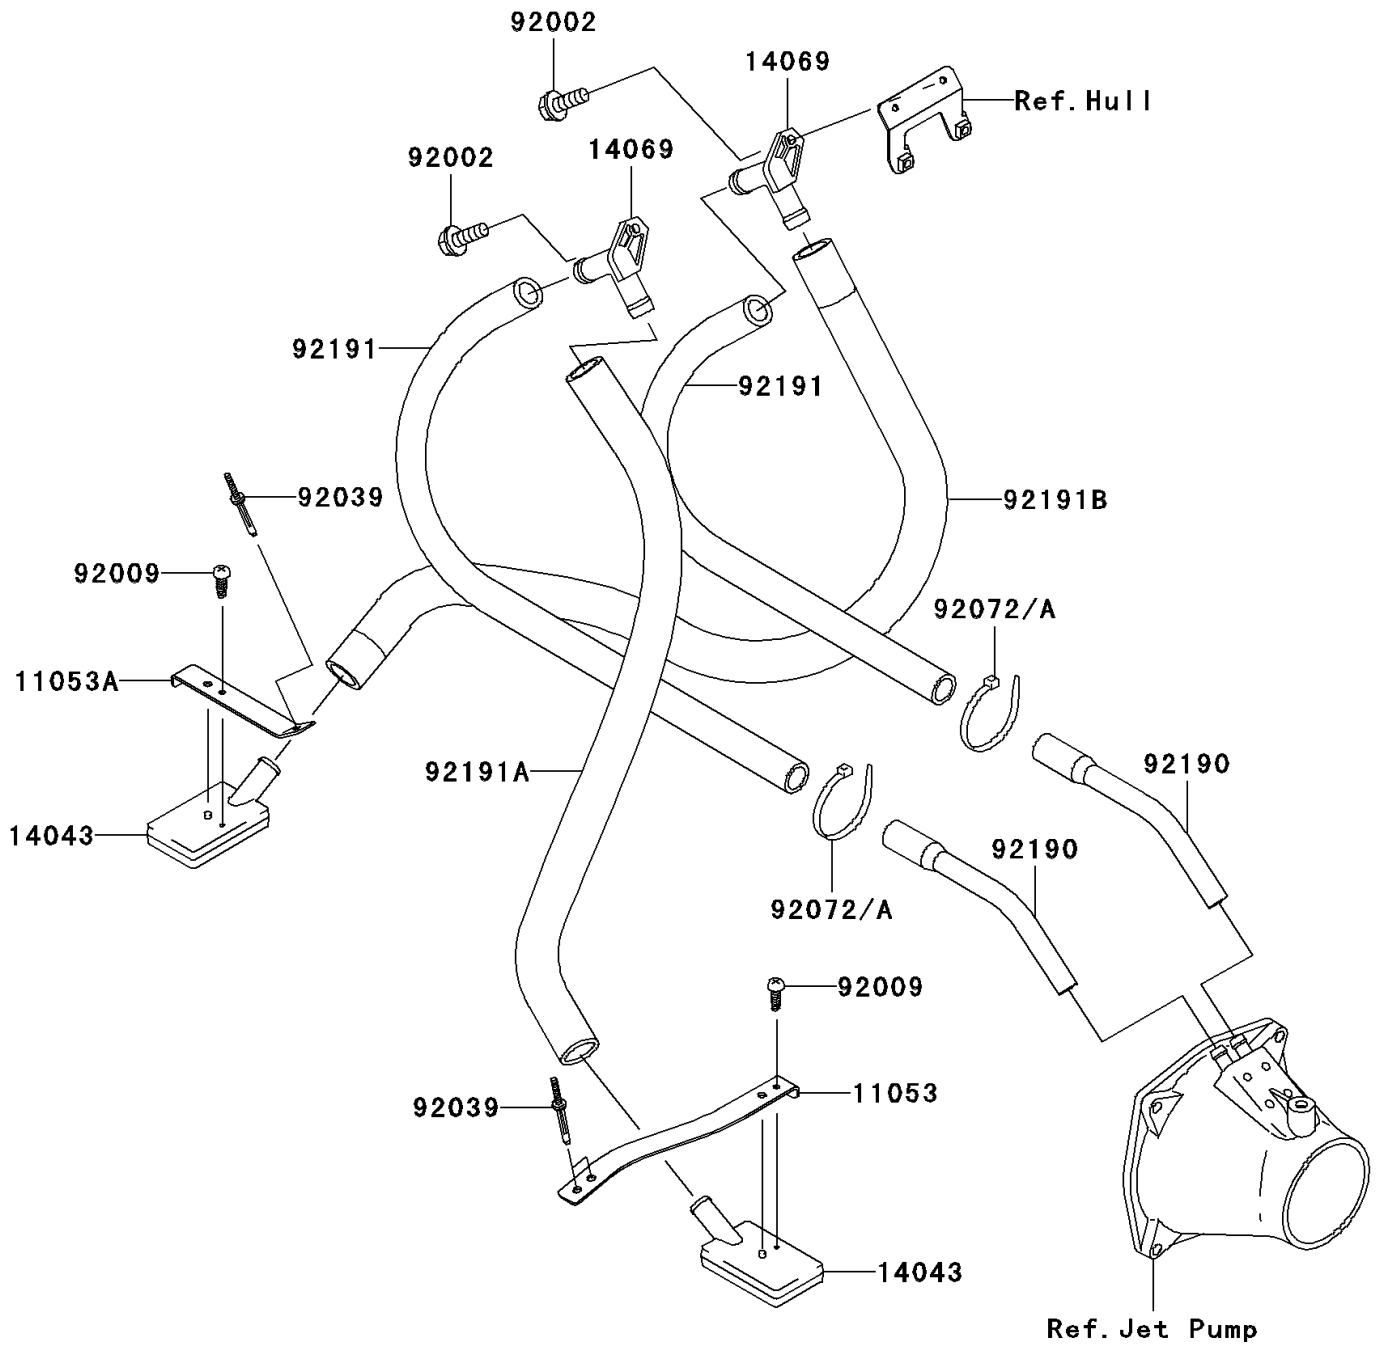

2003 STX-12F PARTS DIAGRAM

Bilge System

F3145

2003 STX-12F PARTS LIST

Bilge System

ITEM NAME	PART NUMBER	QUANTITY
BRACKET,RR,LH (Ref # 11053)	11053-3744	1
BRACKET,FR,CNT (Ref # 11053A)	11053-3745	1
FILTER (Ref # 14043)	14043-3711	2
BREATHER (Ref # 14069)	14069-3708	2
BOLT,6X16 (Ref # 92002)	92002-3728	2
SCREW,TAPPING,4X14 (Ref # 92009)	92009-3762	2
RIVET (Ref # 92039)	92039-3753	3
BAND,L=203.2 (Ref # 92072A)	92072-3867	2
TUBE,HULL-NOZZLE (Ref # 92190)	92190-3971	2
TUBE,BREATHER-HULL (Ref # 92191)	92191-3988	2
TUBE,FILTER-BREATHER (Ref # 92191A)	92191-3989	1
TUBE,FILTER-BREATHER (Ref # 92191B)	92191-3990	1