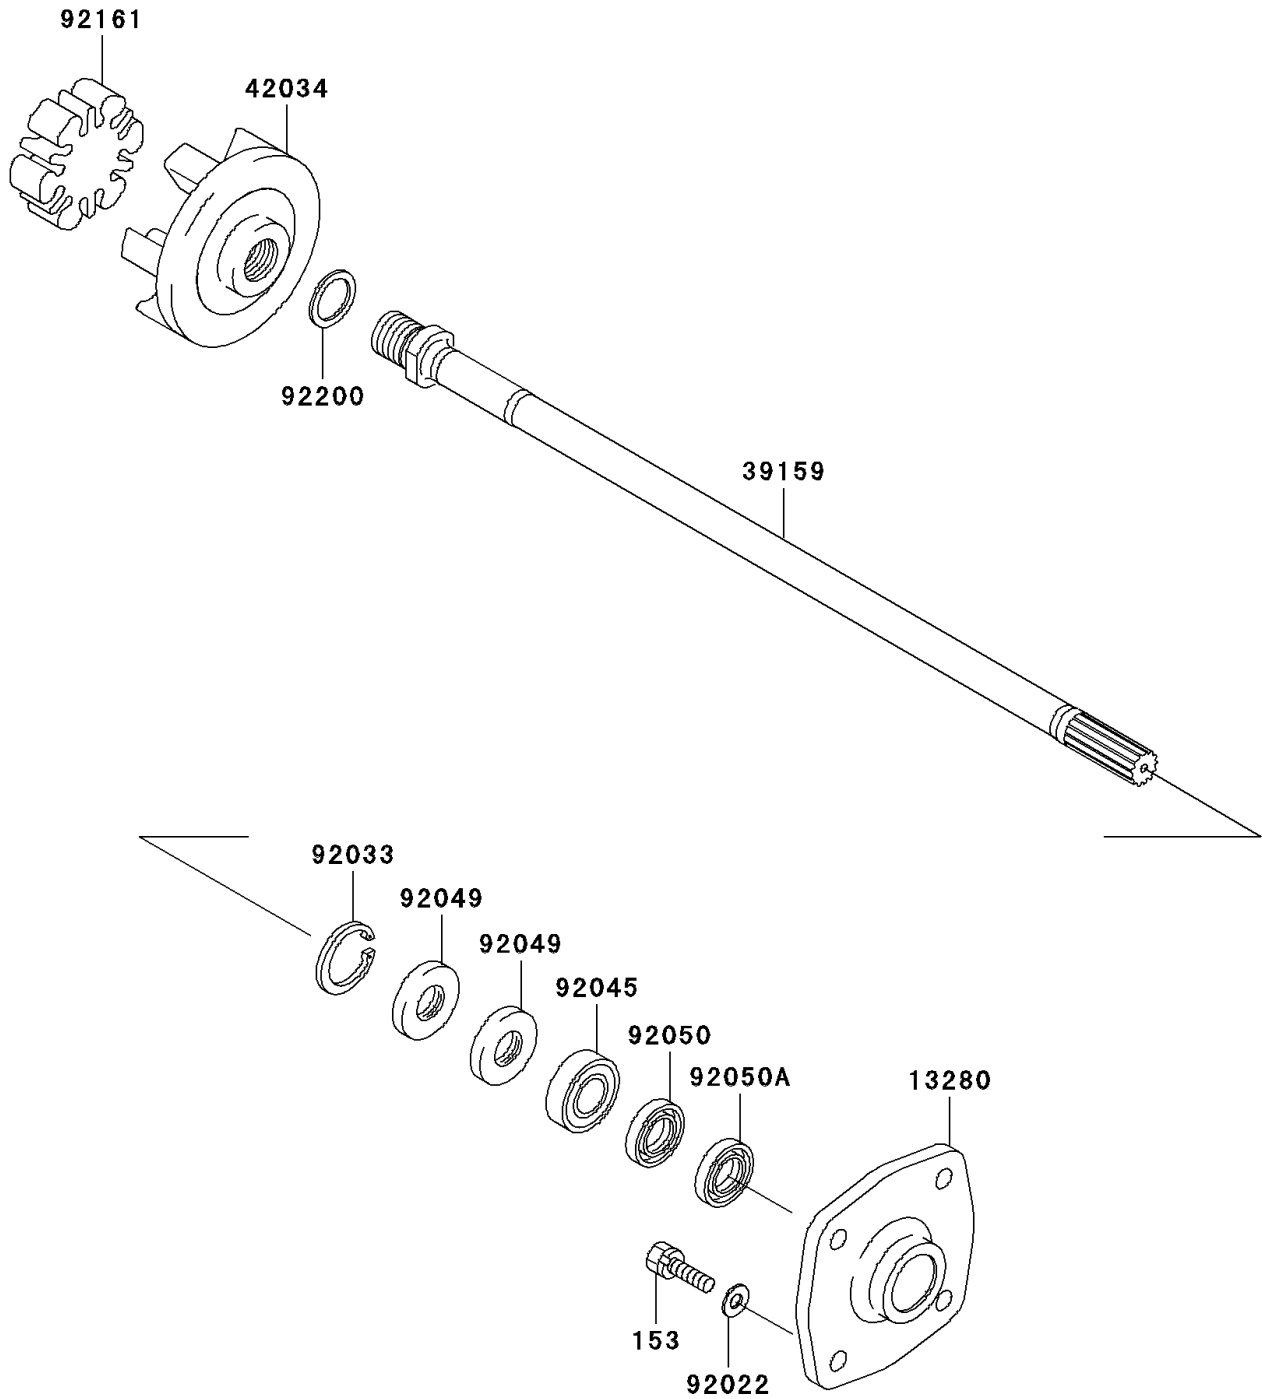

2003 STX-12F PARTS DIAGRAM

Drive Shaft

E3134

2003 STX-12F PARTS LIST

Drive Shaft

ITEM NAME	PART NUMBER	QUANTITY
HOLDER (Ref # 13280)	13280-3730	1
SHAFT-DRIVE (Ref # 39159)	39159-3739	1
COUPLING (Ref # 42034)	42034-3711	1
WASHER,8.2X18X1.5 (Ref # 92022)	92022-1964	4
RING-SNAP,42MM (Ref # 92033)	92033-3713	1
BEARING-BALL,60042RD (Ref # 92045)	92045-3705	1
SEAL-OIL,S620426 (Ref # 92049)	92049-3707	2
SEAL-OIL,SCY20368 (Ref # 92050)	92050-502	1
SEAL-OIL,SC20367 (Ref # 92050A)	92050-503	1
DAMPER (Ref # 92161)	92161-3711	1
WASHER,24X32X2.0 (Ref # 92200)	92200-3739	1
BOLT-WS-SMALL (Ref # 153)	153R0830	4