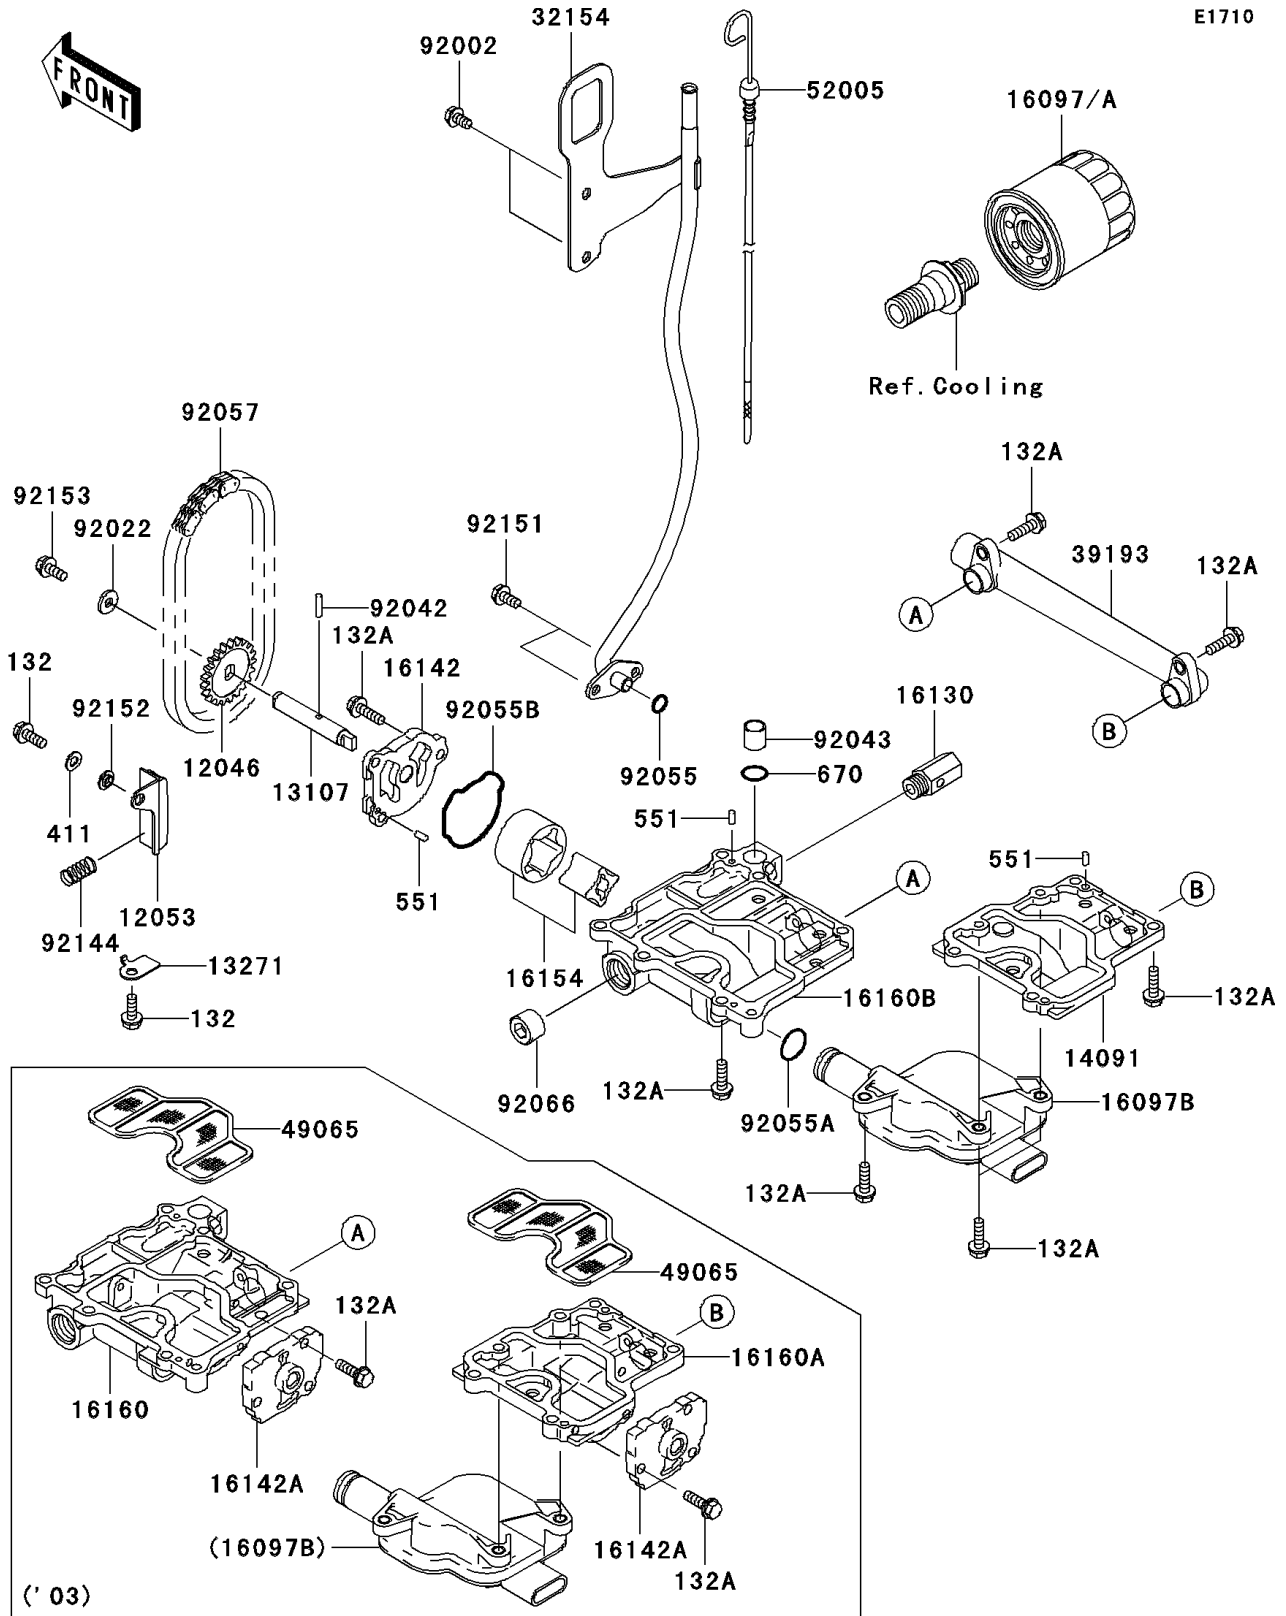

2003 STX-12F PARTS DIAGRAM

Oil Pump

E1710

2003 STX-12F PARTS LIST

Oil Pump

ITEM NAME	PART NUMBER	QUANTITY
SPROCKET,23T (Ref # 12046)	12046-3701	1
GUIDE-CHAIN (Ref # 12053)	12053-3704	1
SHAFT (Ref # 13107)	13107-3782	1
PLATE (Ref # 13271)	13271-3850	1
FILTER-ASSY-OIL (Ref # 16097)	16097-0002	1
FILTER-ASSY-OIL (Ref # 16097B)	16097-3702	1
VALVE-ASSY-RELIEF (Ref # 16130)	16130-3701	1
COVER-PUMP (Ref # 16142)	16142-3703	1
COVER-PUMP (Ref # 16142A)	16142-3704	2
ROTOR-PUMP (Ref # 16154)	16154-1124	1
BODY,OIL PUMP,FR (Ref # 16160)	16160-3745	1
BODY,OIL PUMP,RR (Ref # 16160A)	16160-3746	1
PIPE,OIL LEVEL (Ref # 32154)	32154-3707	1
PIPE-OIL (Ref # 39193)	39193-3702	1
FILTER-OIL (Ref # 49065)	49065-3704	2
GAUGE,OIL LEVEL (Ref # 52005)	52005-3709	1
BOLT,6X12 (Ref # 92002)	92002-3763	2
WASHER,6.5X16X2 (Ref # 92022)	92022-1565	1
PIN,DOWEL,4X15.8 (Ref # 92042)	92042-014	1
PIN,11.5X14X14 (Ref # 92043)	92043-1279	1
RING-O,10MM (Ref # 92055)	92055-1150	1
RING-O,19.8X1.9 (Ref # 92055A)	92055-1332	1
RING-O (Ref # 92055B)	92055-3764	1
CHAIN,OIL PUMP (Ref # 92057)	92057-3710	1
PLUG,PT1/2X12.5 (Ref # 92066)	92066-0002	1
SPRING (Ref # 92144)	92144-1551	1
BOLT,6X14 (Ref # 92151)	92151-3788	2
COLLAR,GUIDE (Ref # 92152)	92152-3737	1
BOLT,6X14 (Ref # 92153)	92153-3717	1

2003 STX-12F PARTS LIST

Oil Pump

ITEM NAME	PART NUMBER	QUANTITY
BOLT-FLANGED-SMALL (Ref # 132)	132Y0616	2
BOLT-FLANGED-SMALL (Ref # 132A)	132Y0620	24
WASHER-PLAIN,6MM (Ref # 411)	411S0600	1
PIN-DOWEL (Ref # 551)	551R0408	5
O RING,14MM (Ref # 670)	670D2014	1