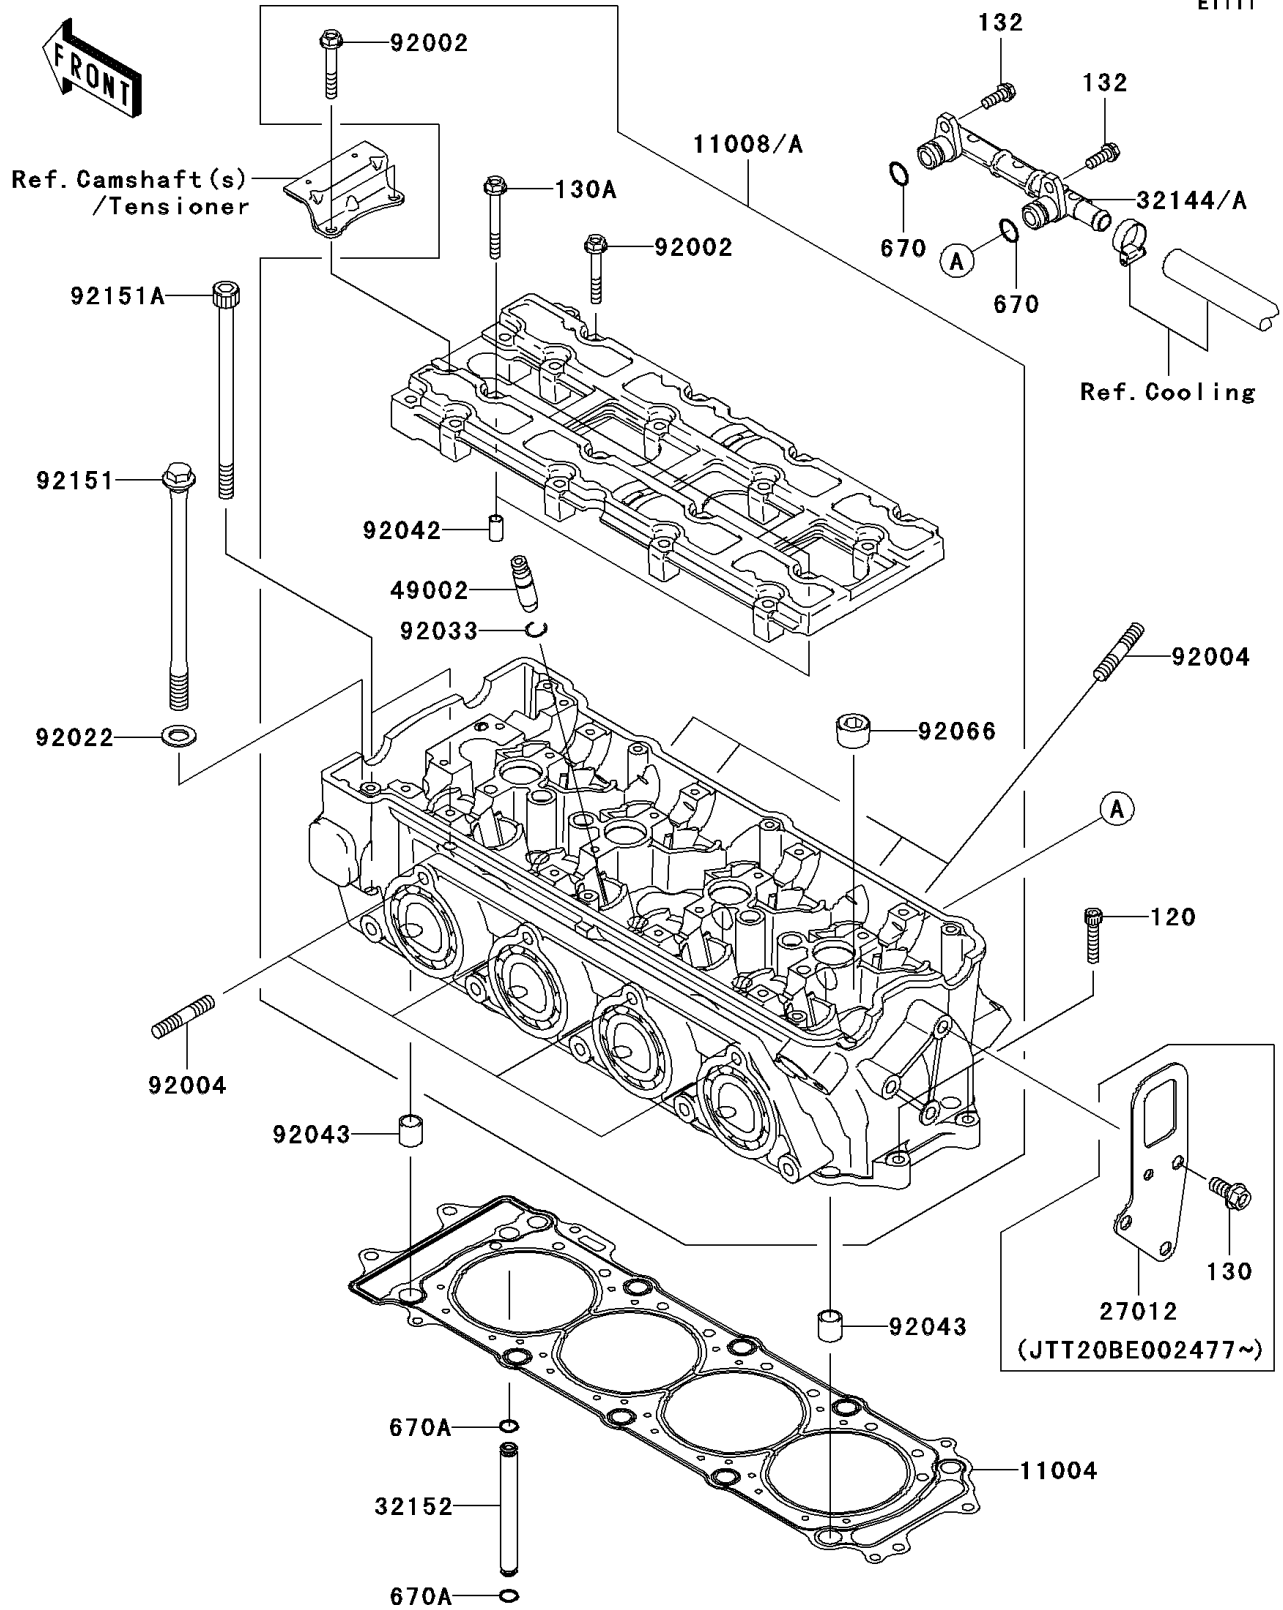

2003 STX-12F PARTS DIAGRAM

Cylinder Head

2003 STX-12F PARTS LIST

Cylinder Head

ITEM NAME	PART NUMBER	QUANTITY
GASKET-HEAD (Ref # 11004)	11004-3721	1
HEAD-COMP-CYLINDER (Ref # 11008)	11008-3703	1
HOOK,ENGINE,RR (Ref # 27012)	27012-3856	1
PIPE-ASSY (Ref # 32144)	32144-3702	1
PIPE,OIL (Ref # 32152)	32152-1544	1
GUIDE-VALVE (Ref # 49002)	49002-1140	AR
BOLT,6X40 (Ref # 92002)	92002-1756	18
STUD,8X30 (Ref # 92004)	92004-3743	8
WASHER,11.5X20.5X1.6 (Ref # 92022)	92022-1720	10
RING-SNAP (Ref # 92033)	92033-1247	16
PIN,DOWEL,6.3X8X14 (Ref # 92042)	92042-007	2
PIN,14X14 (Ref # 92043)	92043-1593	2
PLUG,PT1/2X12.5 (Ref # 92066)	92066-0002	5
BOLT,11X168 (Ref # 92151)	92151-1513	10
BOLT,SOCKET,7X120 (Ref # 92151A)	92151-1804	2
BOLT-SOCKET (Ref # 120)	120Z0630	2
BOLT-FLANGED (Ref # 130)	130Y0818	3
BOLT-FLANGED (Ref # 130A)	130Z0650	2
BOLT-FLANGED-SMALL (Ref # 132)	132Y0616	2
O RING,12MM (Ref # 670)	670B2012	2
O RING,7MM (Ref # 670A)	670D1507	2