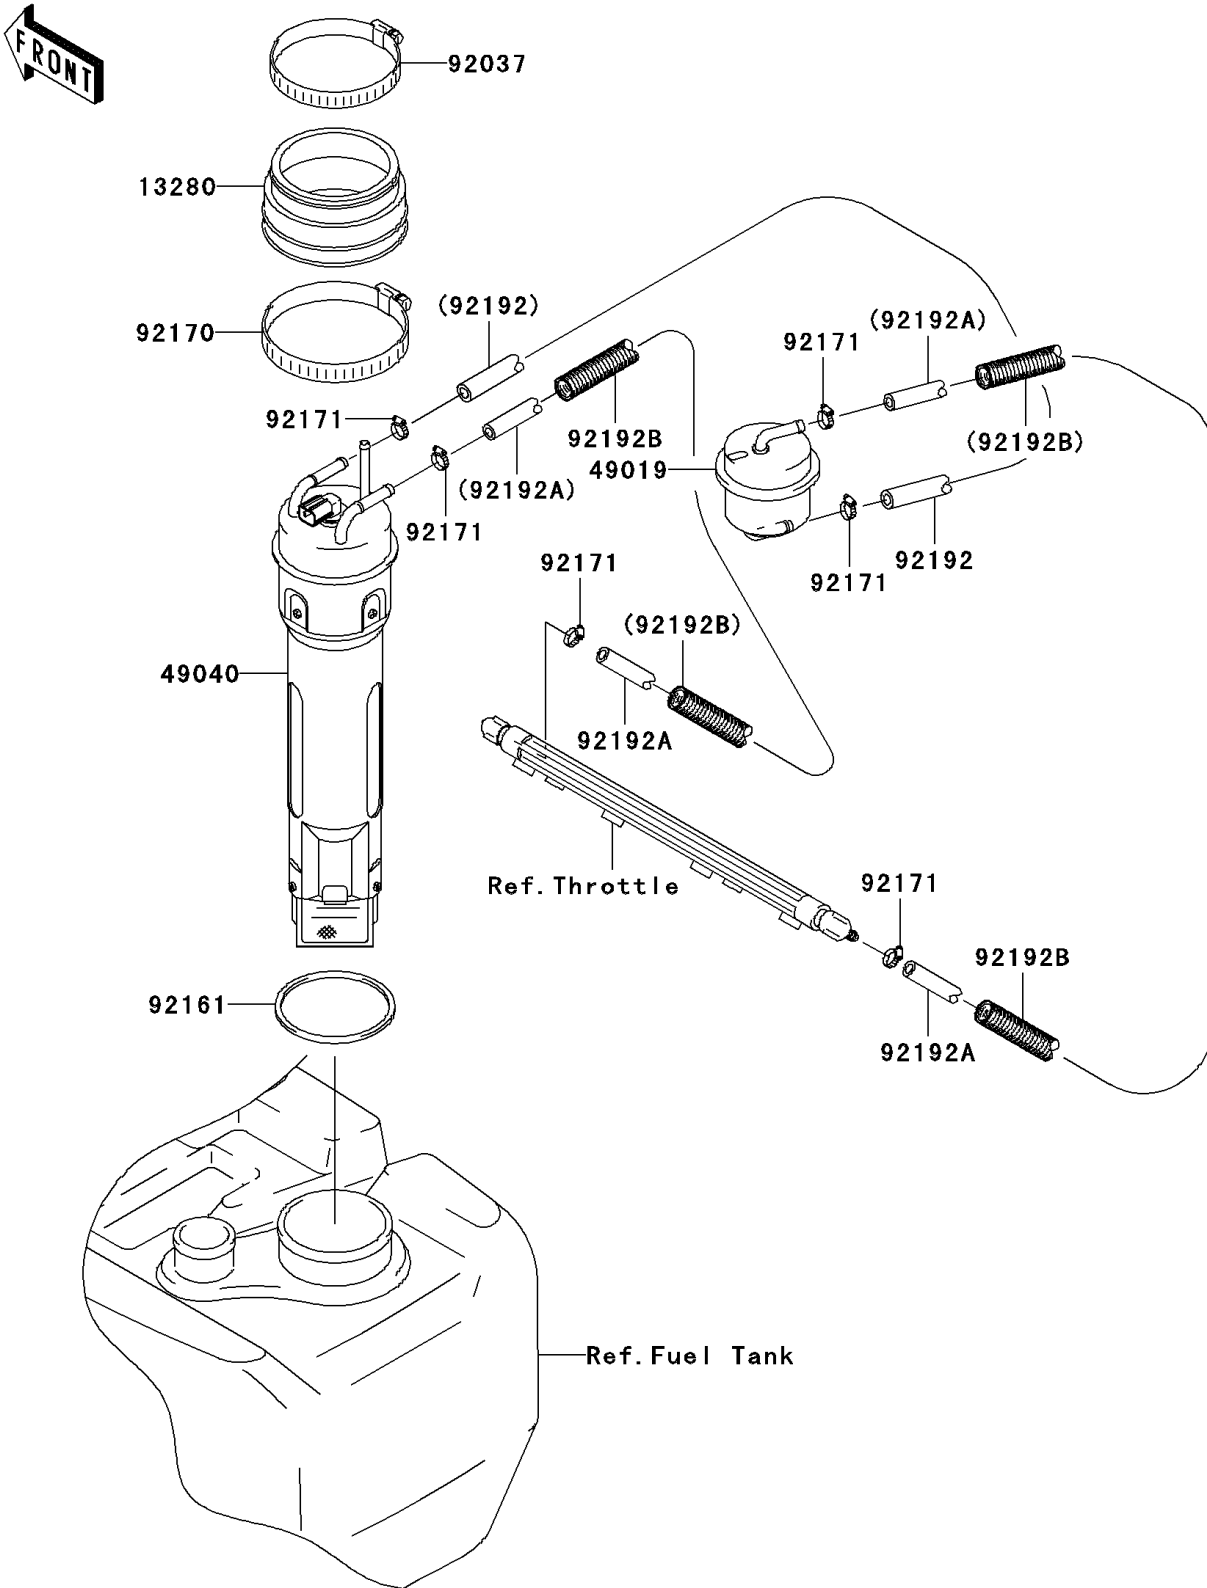

2007 STX-12F

PARTS DIAGRAM

Fuel Pump

E1520

2007 STX-12F

PARTS LIST

Fuel Pump

ITEM NAME	PART NUMBER	QUANTITY
HOLDER (Ref # 13280)	13280-3735	1
FILTER-FUEL (Ref # 49019)	49019-3721	1
PUMP-FUEL (Ref # 49040)	49040-3718	1
CLAMP (Ref # 92037)	92037-541	1
DAMPER,77.7X85.7X3.0 (Ref # 92161)	92161-3759	1
CLAMP (Ref # 92170)	92170-3760	1
CLAMP (Ref # 92171)	92171-3712	6
TUBE,7.5X13.5X460 (Ref # 92192)	92192-3736	1
TUBE,7.5X13.5X700 (Ref # 92192A)	92192-3737	2
TUBE,15.3X20.6X650 (Ref # 92192B)	92192-3748	2