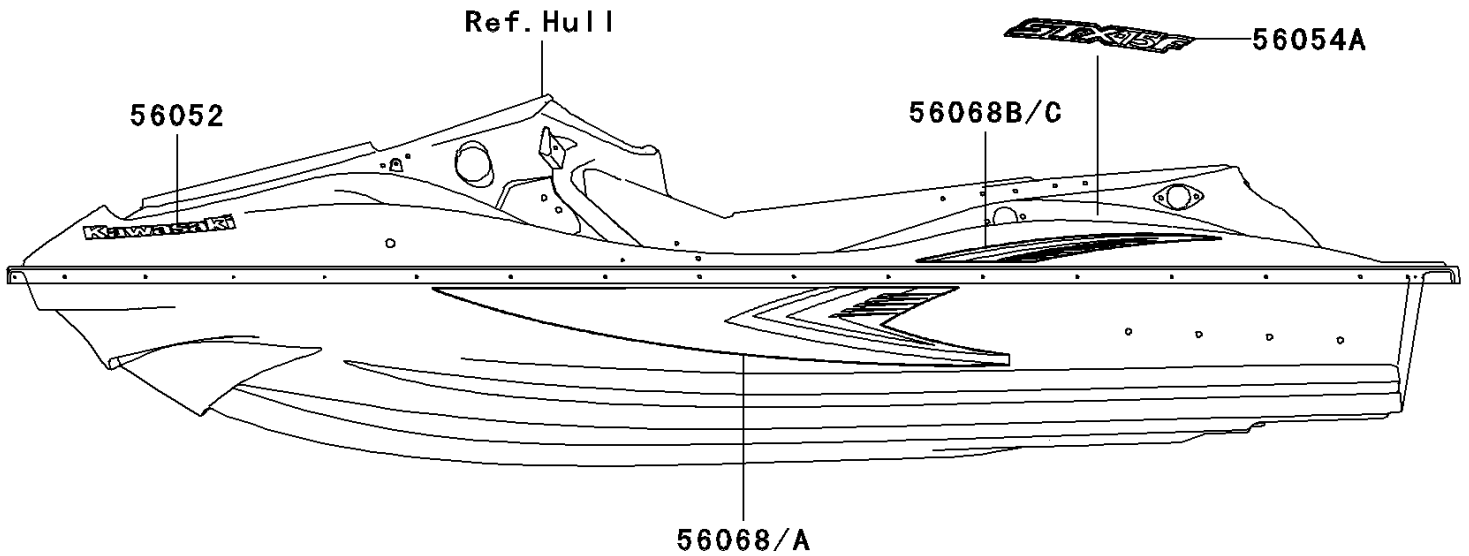

# 2008 STX-15F PARTS DIAGRAM

Decals(F.Red)(A8F)(US)

F3880C

## 2008 STX-15F PARTS LIST

Decals(F.Red)(A8F)(US)

ITEM NAME	PART NUMBER	QUANTITY
MARK,DECK,KAWASAKI (Ref # 56052)	56052-3802	2
MARK,SIDE COVER,4 STROKE (Ref # 56054)	56054-3702	2
MARK,DECK,STX-15F (Ref # 56054A)	56054-3704	2
PATTERN,HULL,LH (Ref # 56068)	56068-3709	1
PATTERN,HULL,RH (Ref # 56068A)	56068-3710	1
PATTERN,HULL,LH (Ref # 56068B)	56068-3711	1
PATTERN,HULL,RH (Ref # 56068C)	56068-3712	1
PATTERN,HUTCH COVER,LH (Ref # 56068D)	56068-3713	1
PATTERN,HUTCH COVER,RH (Ref # 56068E)	56068-3714	1