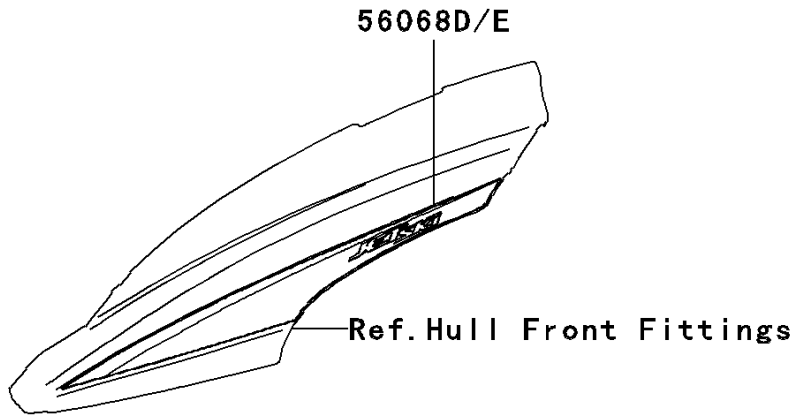

# 2008 STX-15F PARTS DIAGRAM

Decals(F.Red)(A8F)(US)

F3880C

## 2008 STX-15F PARTS LIST

Decals(F.Red)(A8F)(US)

ITEM NAME	PART NUMBER	QUANTITY
MARK,DECK,KAWASAKI (Ref # 56052)	56052-3802	2
MARK,SIDE COVER,4 STROKE (Ref # 56054)	56054-3702	2
MARK,DECK,STX-15F (Ref # 56054A)	56054-3704	2
PATTERN,HULL,LH (Ref # 56068)	56068-3709	1
PATTERN,HULL,RH (Ref # 56068A)	56068-3710	1
PATTERN,HULL,LH (Ref # 56068B)	56068-3711	1
PATTERN,HULL,RH (Ref # 56068C)	56068-3712	1
PATTERN,HUTCH COVER,LH (Ref # 56068D)	56068-3713	1
PATTERN,HUTCH COVER,RH (Ref # 56068E)	56068-3714	1