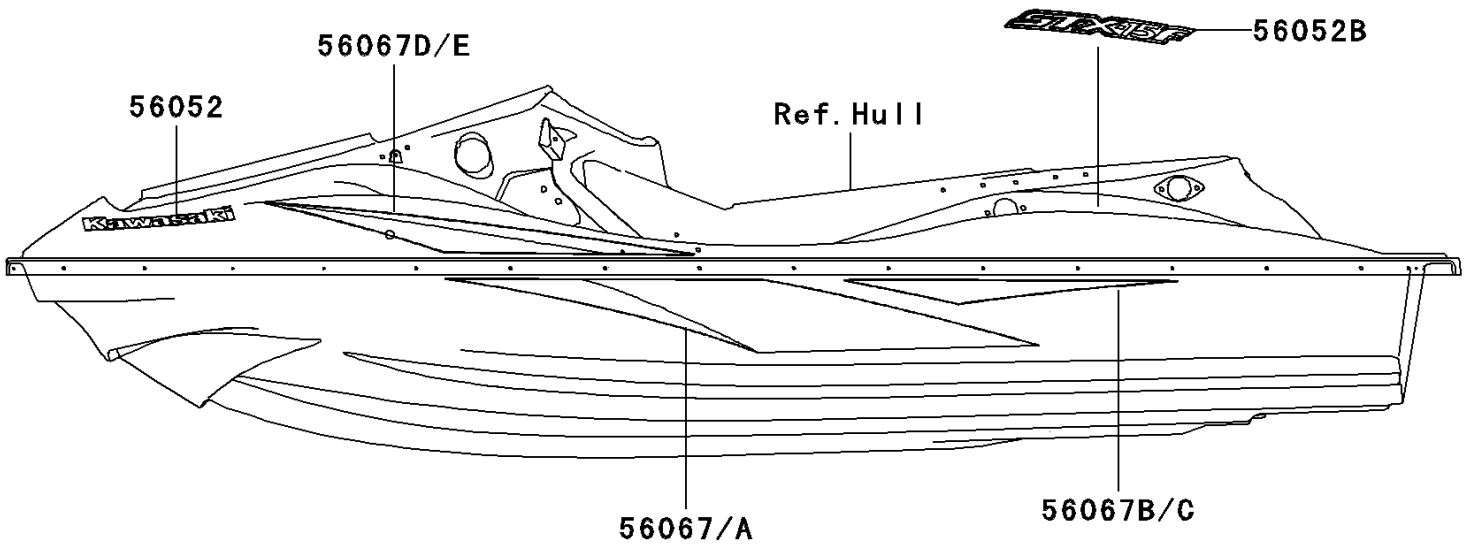

2006 STX-15F PARTS DIAGRAM

Decals(White)(A6F)

F3880A

2006 STX-15F PARTS LIST

Decals(White)(A6F)

ITEM NAME	PART NUMBER	QUANTITY
MARK,DECK,KAWASAKI (Ref # 56052)	56052-3802	2
MARK,HANDLE COVER,JET SKI (Ref # 56052A)	56052-3816	2
MARK,DECK,STX-15F (Ref # 56052B)	56052-3840	2
MARK,SIDE COVER,4 STROKE (Ref # 56052C)	56052-3846	2
PATTERN,HULL,FR,LH (Ref # 56067)	56067-3713	1
PATTERN,HULL,FR,RH (Ref # 56067A)	56067-3714	1
PATTERN,HULL,RR,LH (Ref # 56067B)	56067-3715	1
PATTERN,HULL,RR,RH (Ref # 56067C)	56067-3716	1
PATTERN,DECK,LH (Ref # 56067D)	56067-3717	1
PATTERN,DECK,RH (Ref # 56067E)	56067-3718	1