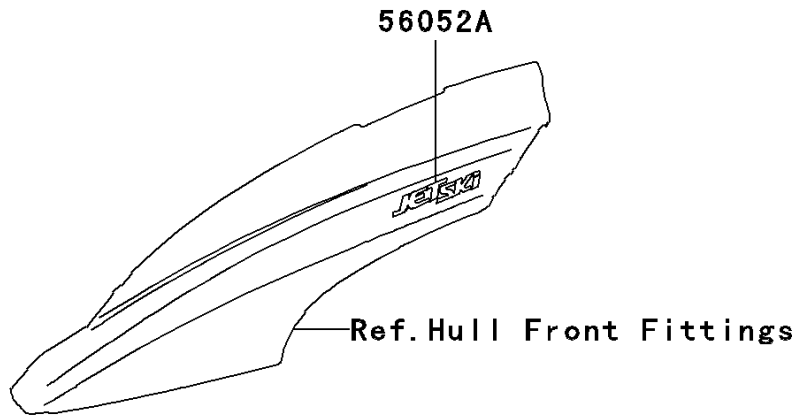

2006 STX-15F PARTS DIAGRAM

Decals(White)(A6F)

F3880A

2006 STX-15F PARTS LIST

Decals(White)(A6F)

ITEM NAME	PART NUMBER	QUANTITY
MARK,DECK,KAWASAKI (Ref # 56052)	56052-3802	2
MARK,HANDLE COVER,JET SKI (Ref # 56052A)	56052-3816	2
MARK,DECK,STX-15F (Ref # 56052B)	56052-3840	2
MARK,SIDE COVER,4 STROKE (Ref # 56052C)	56052-3846	2
PATTERN,HULL,FR,LH (Ref # 56067)	56067-3713	1
PATTERN,HULL,FR,RH (Ref # 56067A)	56067-3714	1
PATTERN,HULL,RR,LH (Ref # 56067B)	56067-3715	1
PATTERN,HULL,RR,RH (Ref # 56067C)	56067-3716	1
PATTERN,DECK,LH (Ref # 56067D)	56067-3717	1
PATTERN,DECK,RH (Ref # 56067E)	56067-3718	1